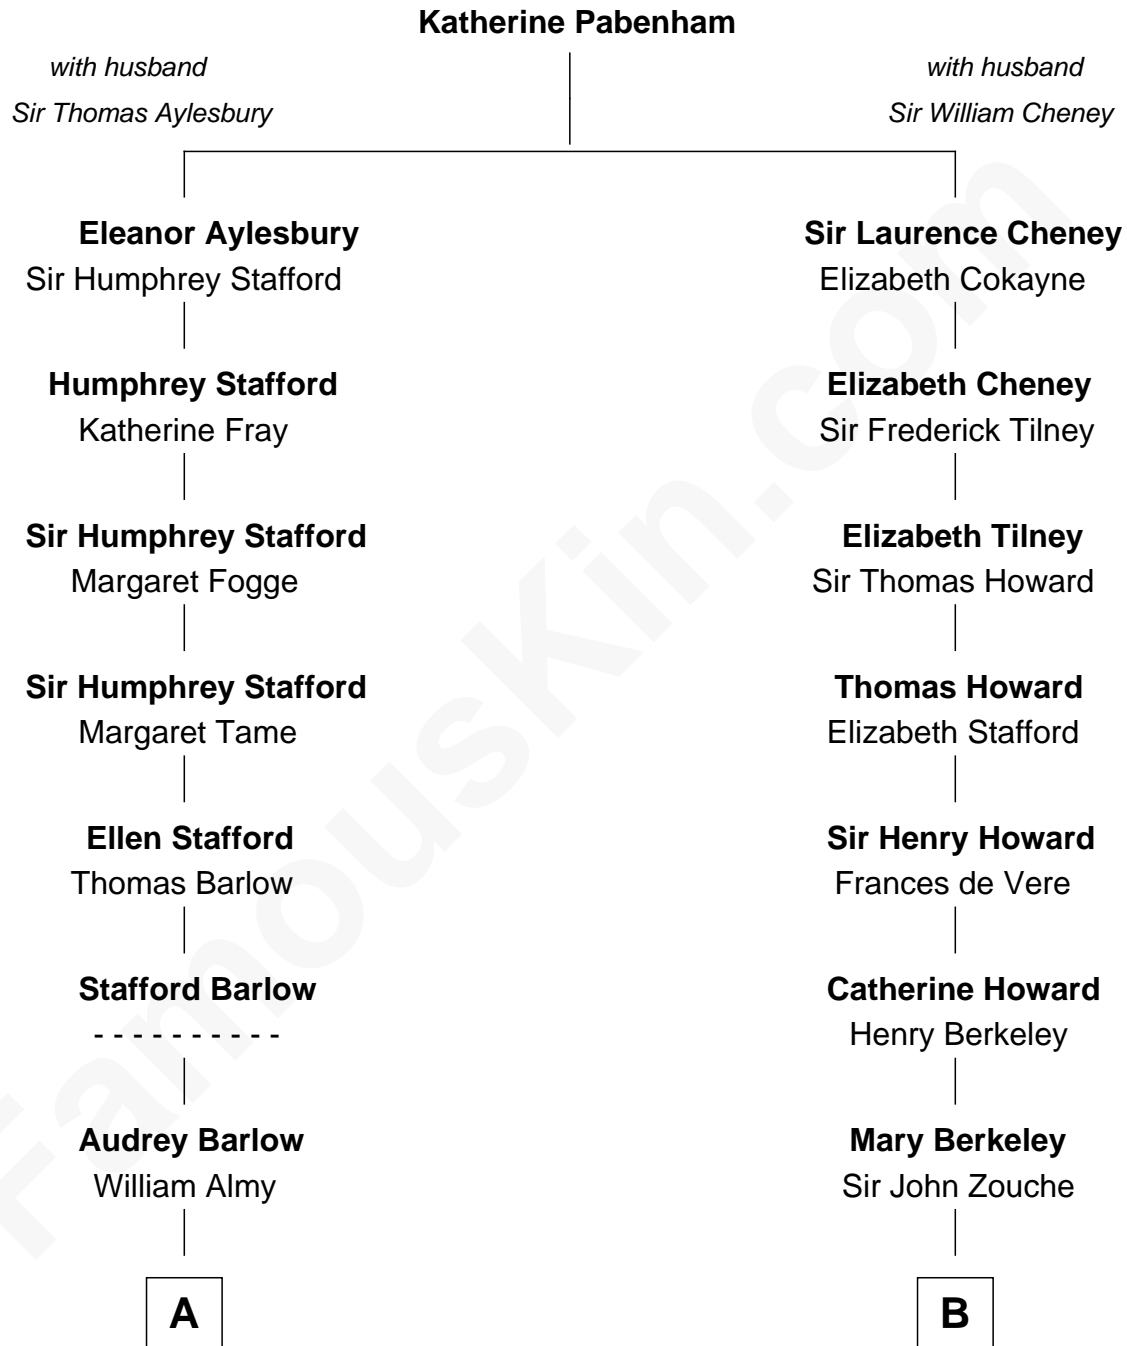

# FamousKin.com Relationship Chart of

**Kyra Sedgwick**

*TV and Movie Actress*

17th cousin of

**Thomas Hunt Morgan**

*Nobel Prize Winner in Physiology or Medicine*

Kyra Sedgwick photo by [Angela George](#) (CC BY-SA 3.0)