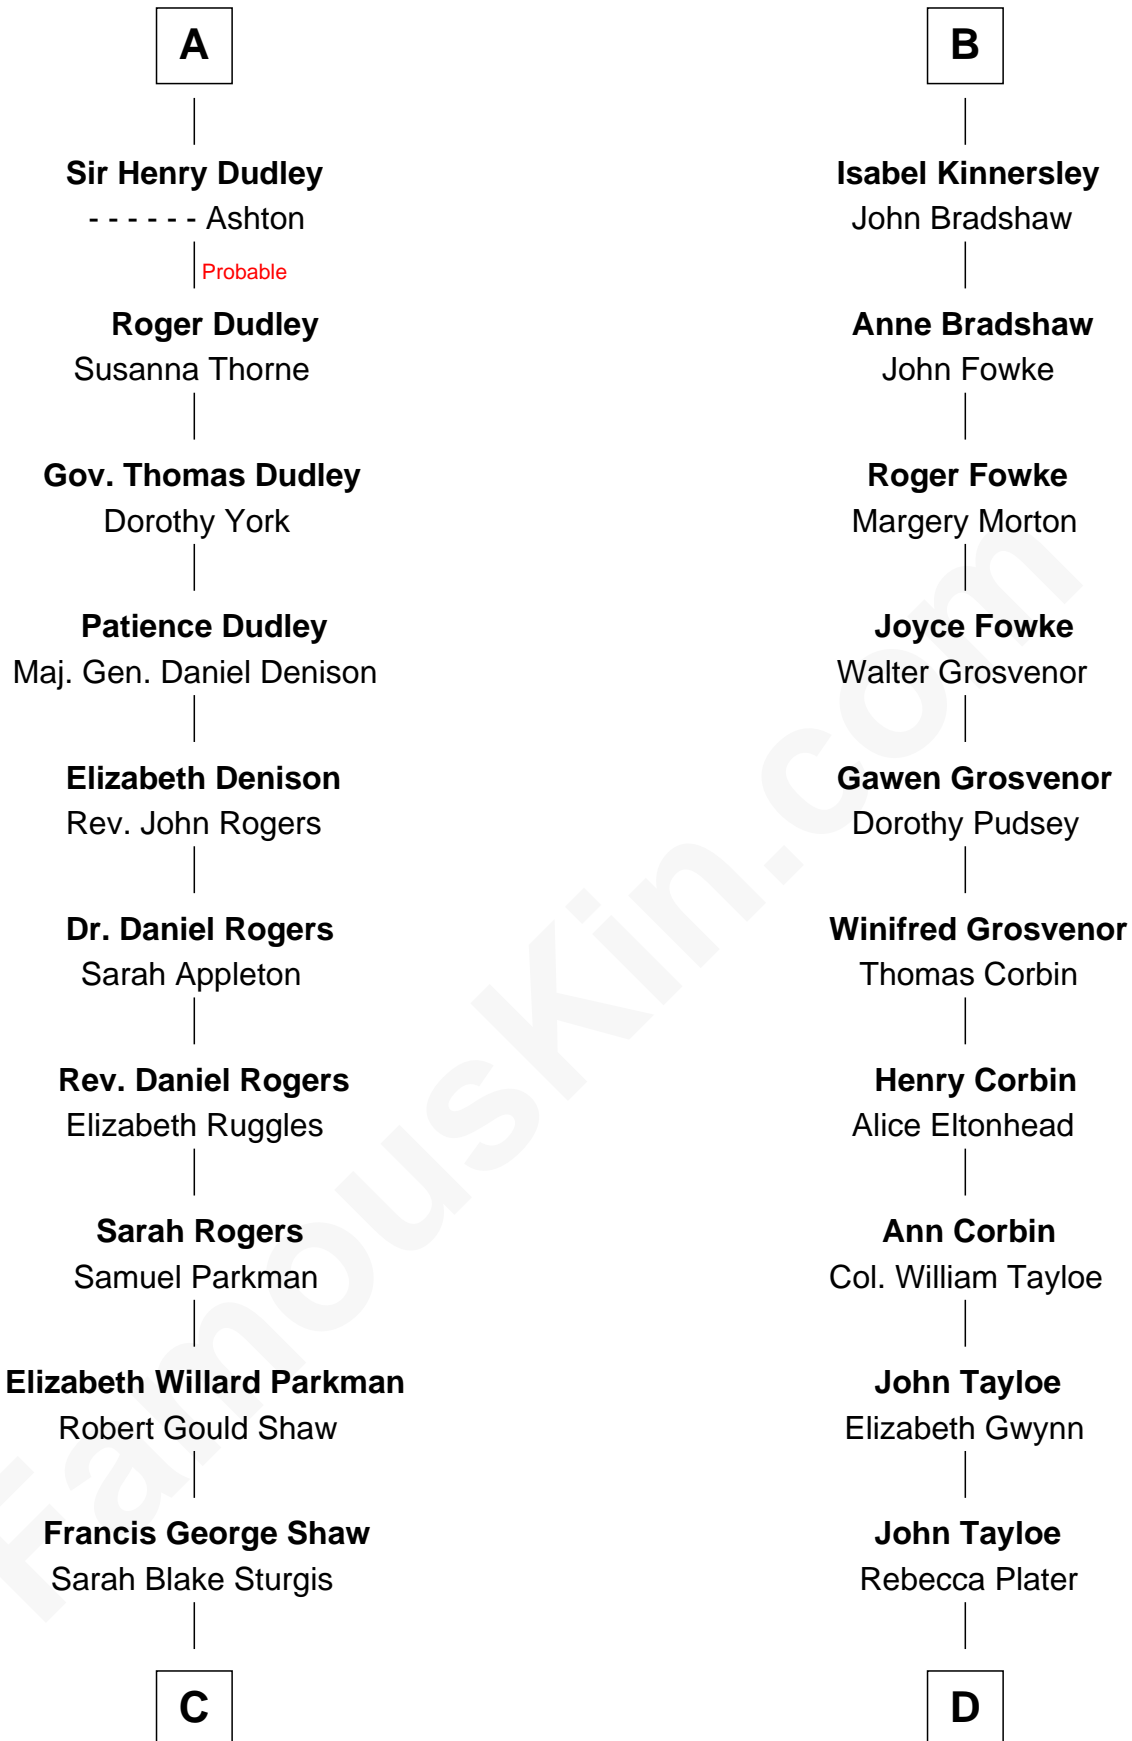

FamousKin.com Relationship Chart of

Kyra Sedgwick

TV and Movie Actress

21st cousin of

Thomas Hunt Morgan

Nobel Prize Winner in Physiology or Medicine

Sir William de Ros
Margery de Badlesmere

Thomas de Ros
Beatrice de Stafford

Maud de Roos
John de Welles

Margaret de Ros
Sir Reynold Grey

Margery de Welles
Stephen le Scrope

Margaret Grey
Sir William Bonville

Maude le Scrope
Sir Baldwin Freville

William Bonville
Elizabeth Harington

Joyce Freville
Sir Roger Aston

William Bonville
Katherine Neville

Sir Robert Aston
Isabel Brereton

Cecily Bonville
Thomas Grey

John Aston
Elizabeth Delves

Cecily Grey
Sir John Sutton

Margaret Aston
John Kinnersley

A

B

C

Susanna Shaw
Robert Bowne Minturn

Sarah May Minturn
Henry Dwight Sedgwick

Robert Minturn Sedgwick
Helen Peabody

Henry Dwight Sedgwick
Patricia Ann Rosenwald

Kyra Sedgwick
TV and Movie Actress