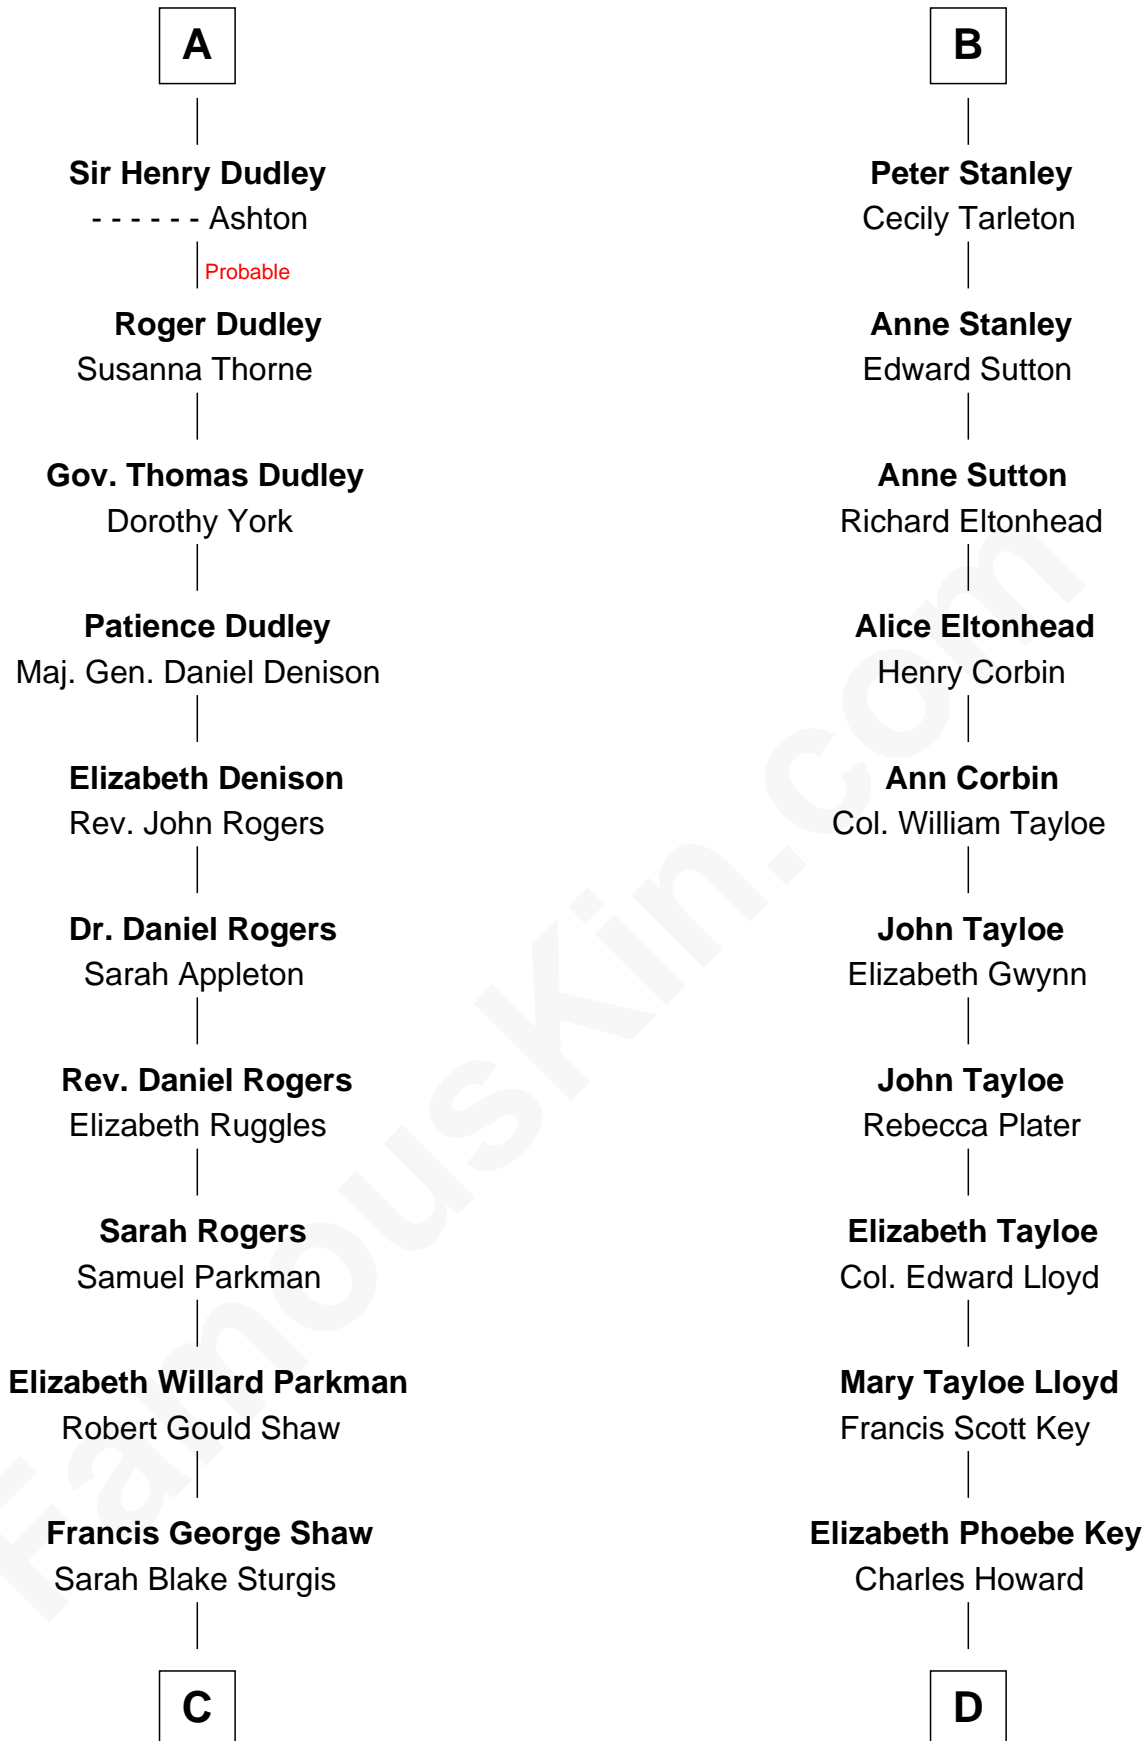

FamousKin.com

Relationship Chart of

Kyra Sedgwick

TV and Movie Actress

18th cousin 3 times removed of

Thomas Hunt Morgan

Nobel Prize Winner in Physiology or Medicine

Sir Robert de Holland

Maude la Zouche

C

Susanna Shaw
Robert Bowne Minturn

Sarah May Minturn
Henry Dwight Sedgwick

Robert Minturn Sedgwick
Helen Peabody

Henry Dwight Sedgwick
Patricia Ann Rosenwald

Kyra Sedgwick
TV and Movie Actress