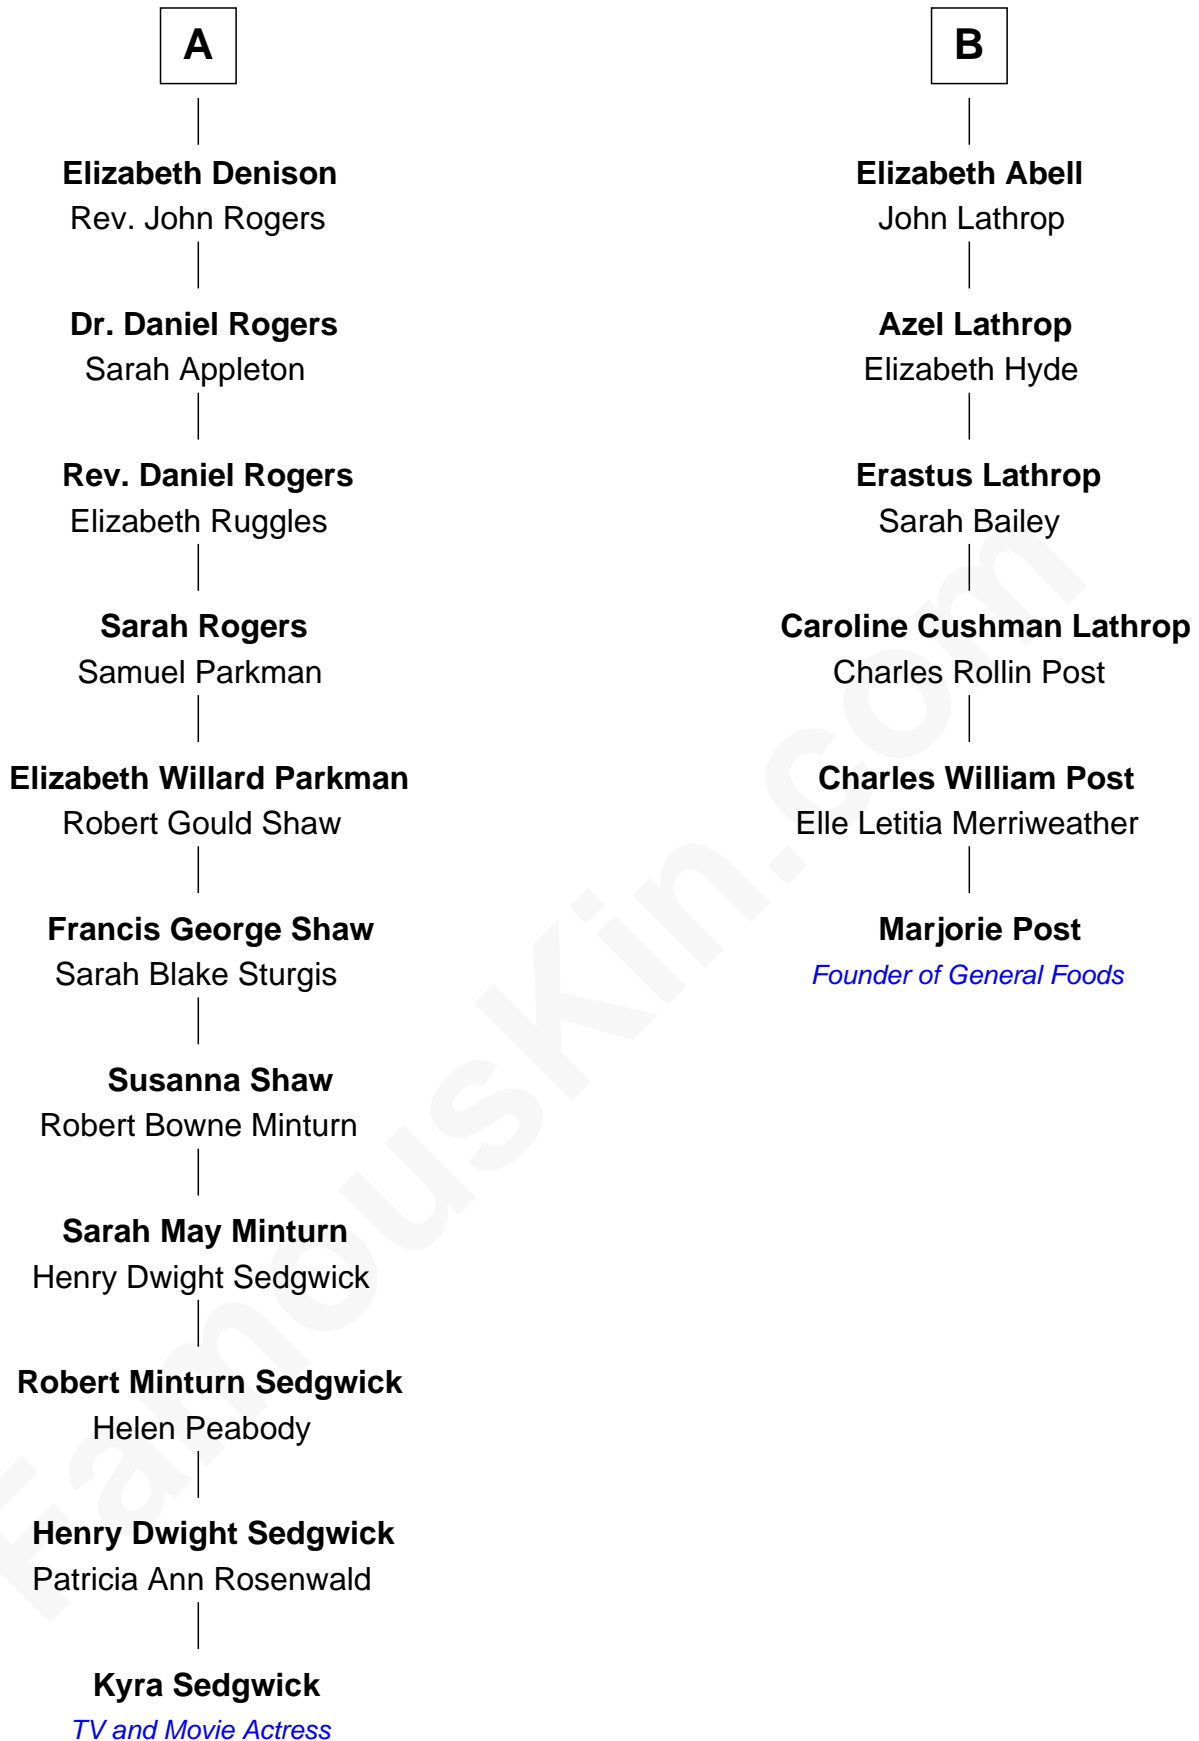

FamousKin.com Relationship Chart of

Kyra Sedgwick

TV and Movie Actress

12th cousin 5 times removed of

Marjorie Post

Founder of General Foods

Kyra Sedgwick photo by [Angela George](#) (CC BY-SA 3.0)