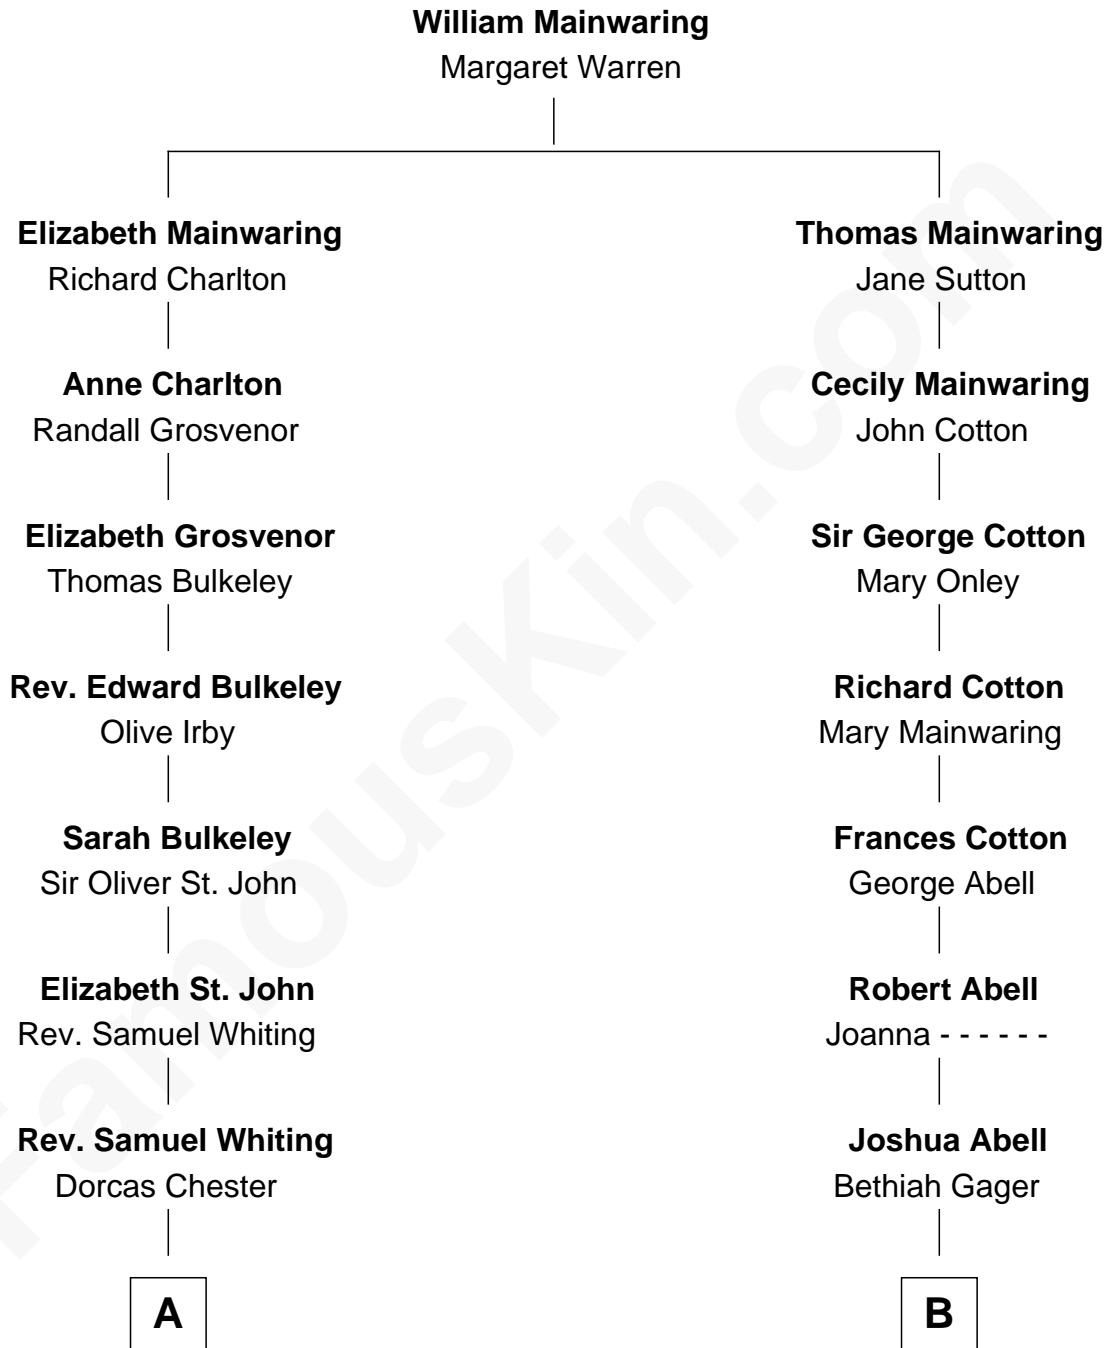

FamousKin.com Relationship Chart of

Kyra Sedgwick

TV and Movie Actress

12th cousin 5 times removed of

Marjorie Post

Founder of General Foods

Kyra Sedgwick photo by [Angela George](#) (CC BY-SA 3.0)