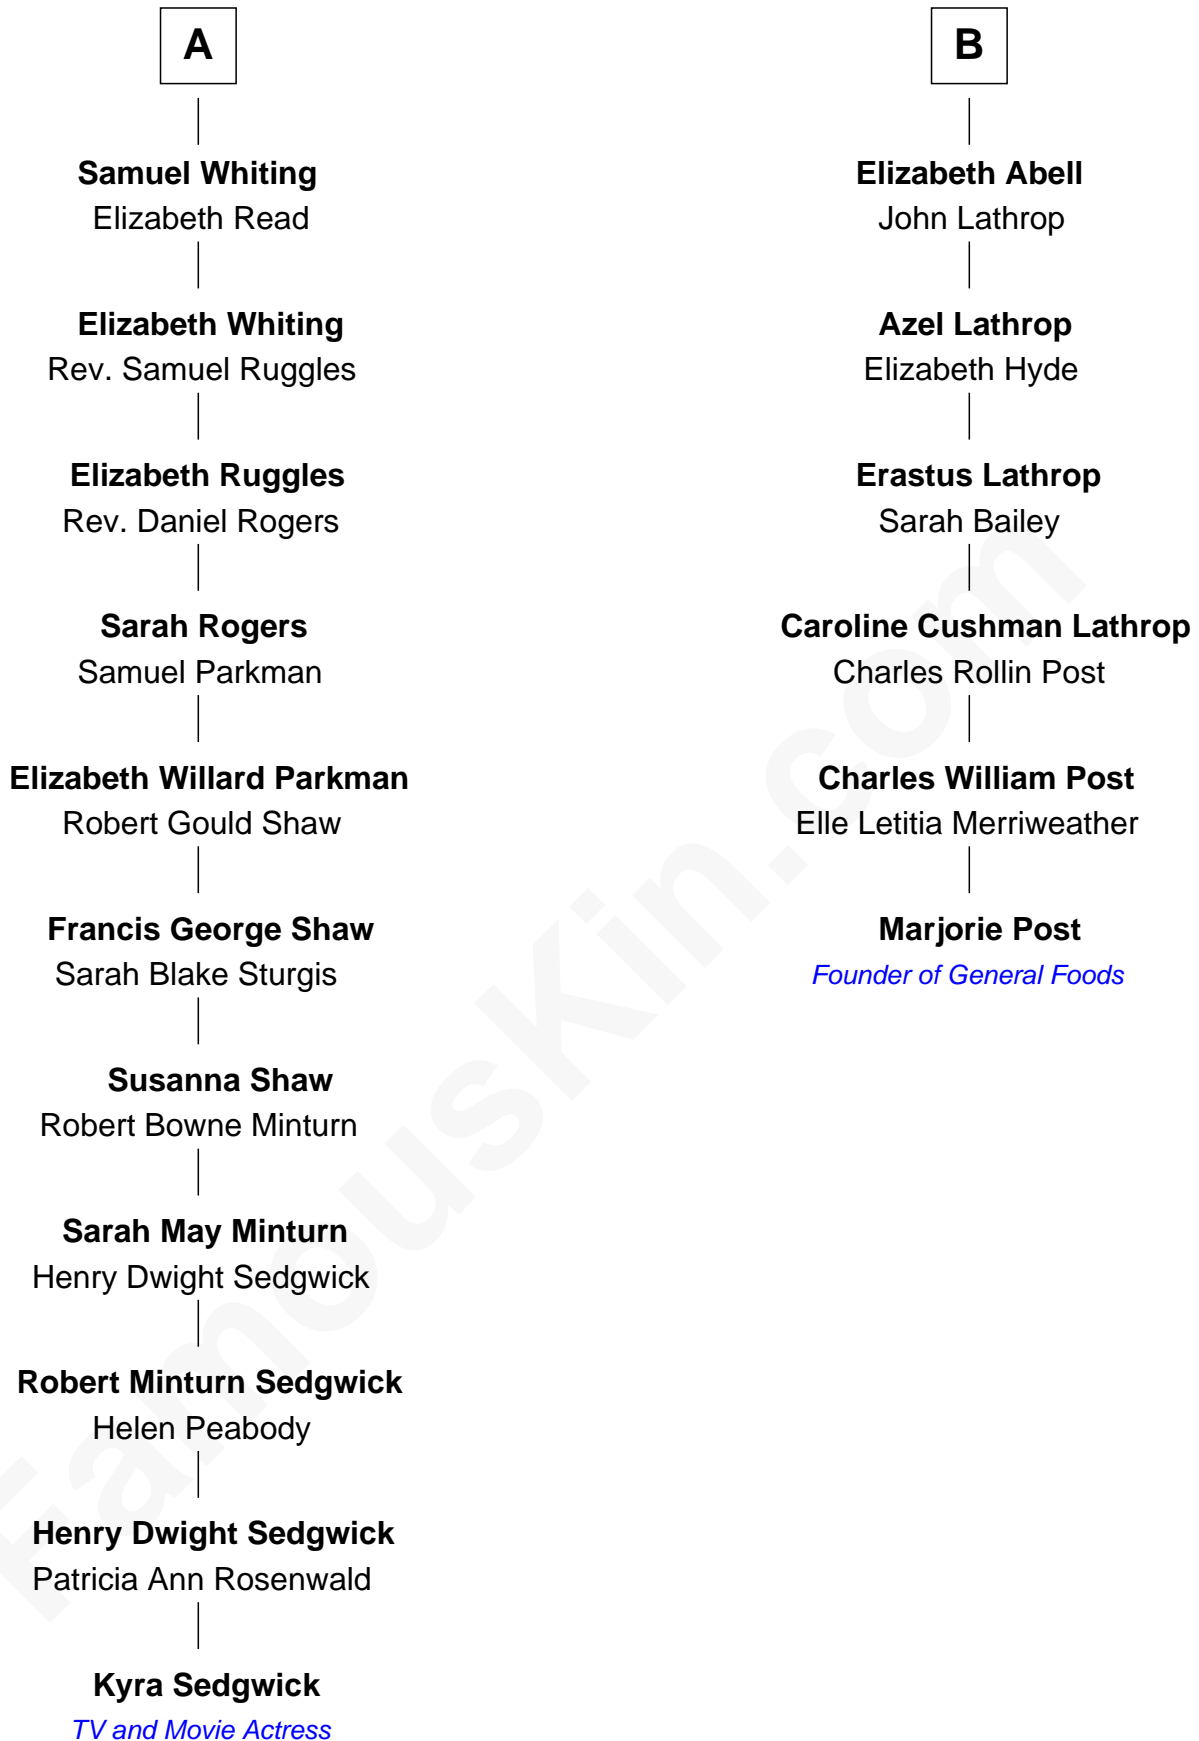

FamousKin.com Relationship Chart of

Kyra Sedgwick

TV and Movie Actress

12th cousin 5 times removed of

Marjorie Post

Founder of General Foods

Kyra Sedgwick photo by [Angela George](#) (CC BY-SA 3.0)