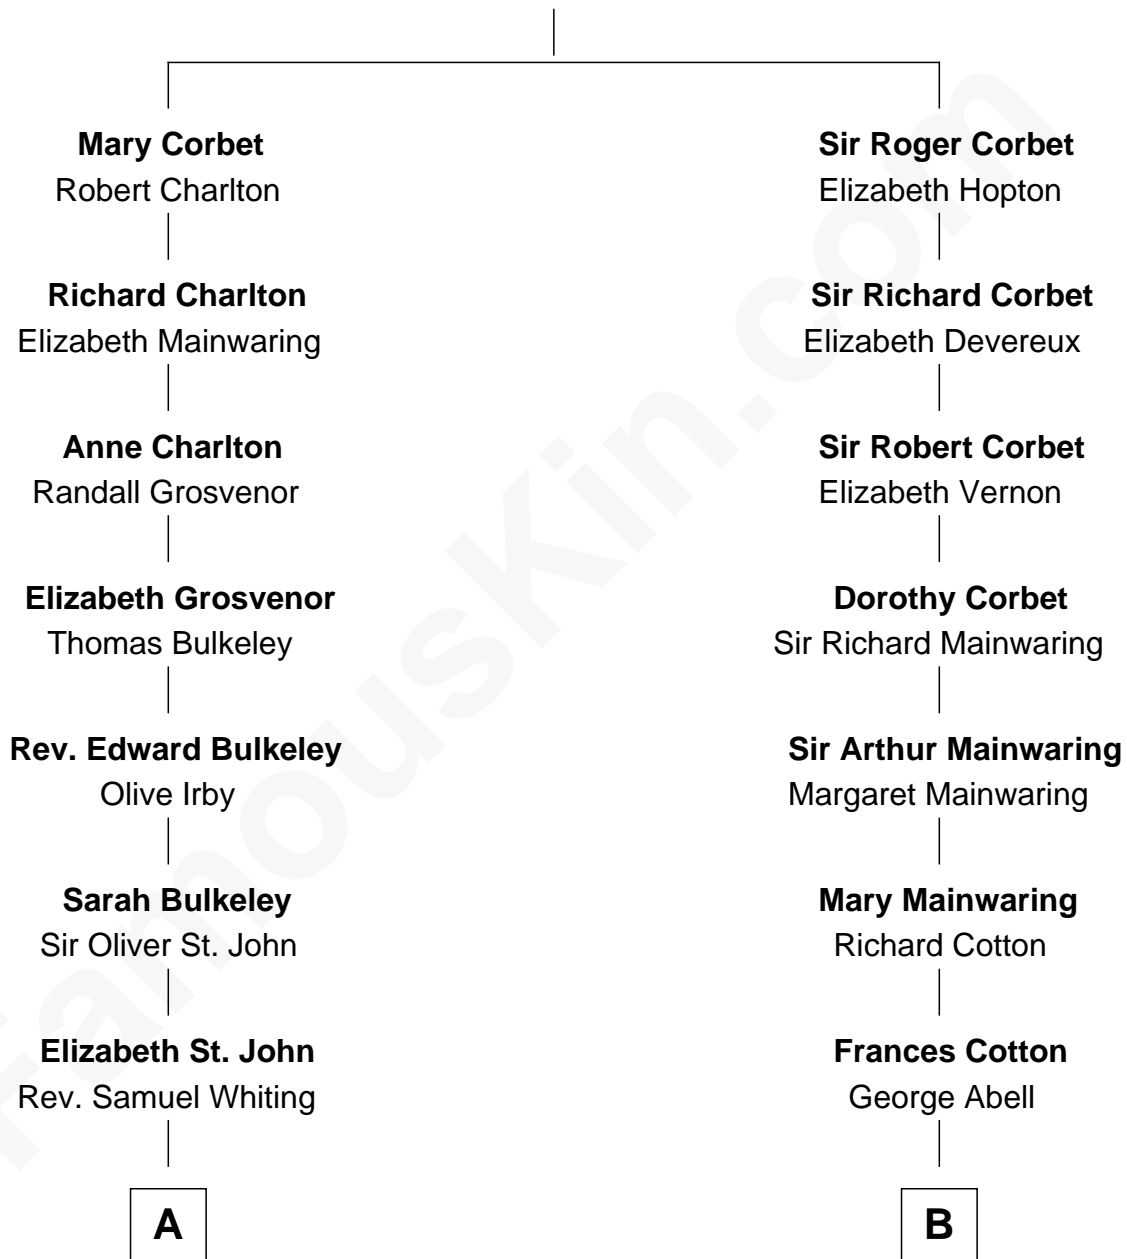

FamousKin.com

Relationship Chart of

Kyra Sedgwick

TV and Movie Actress

14th cousin 4 times removed of

Marjorie Post

Founder of General Foods

Sir Robert Corbet

Margaret - - - - -

Henry Dwight Sedgwick

Patricia Ann Rosenwald

Kyra Sedgwick

TV and Movie Actress

FamousKin.com