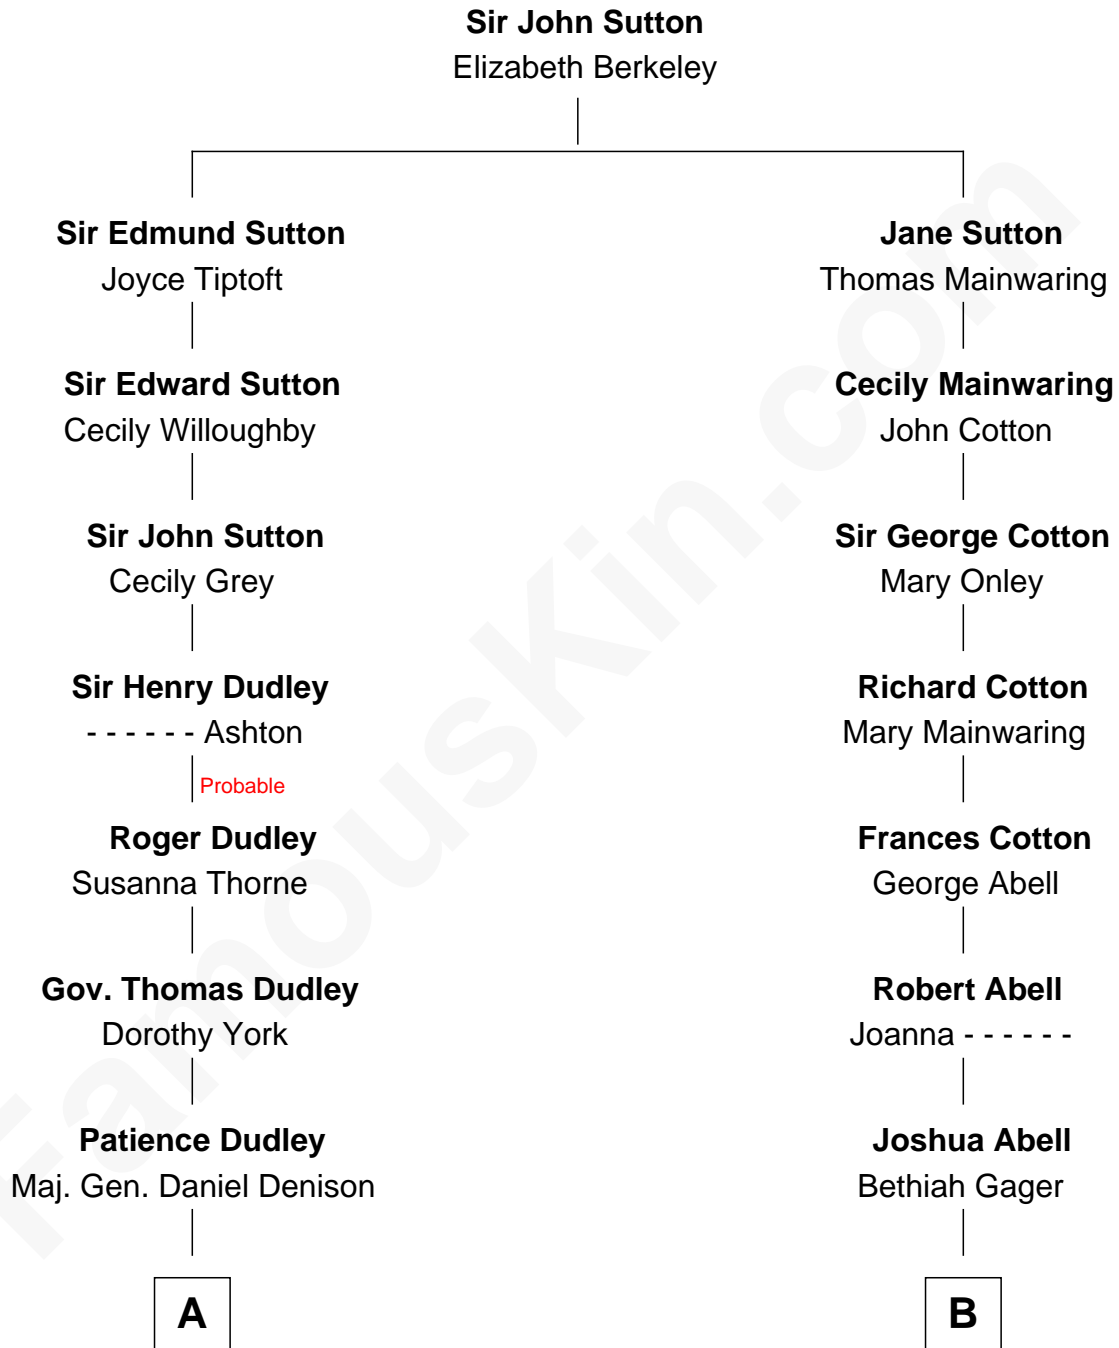

FamousKin.com Relationship Chart of

Kyra Sedgwick

TV and Movie Actress

16th cousin 1 time removed of

Adlai Stevenson III

U.S. Senator from Illinois

Kyra Sedgwick photo by [Angela George](#) (CC BY-SA 3.0)