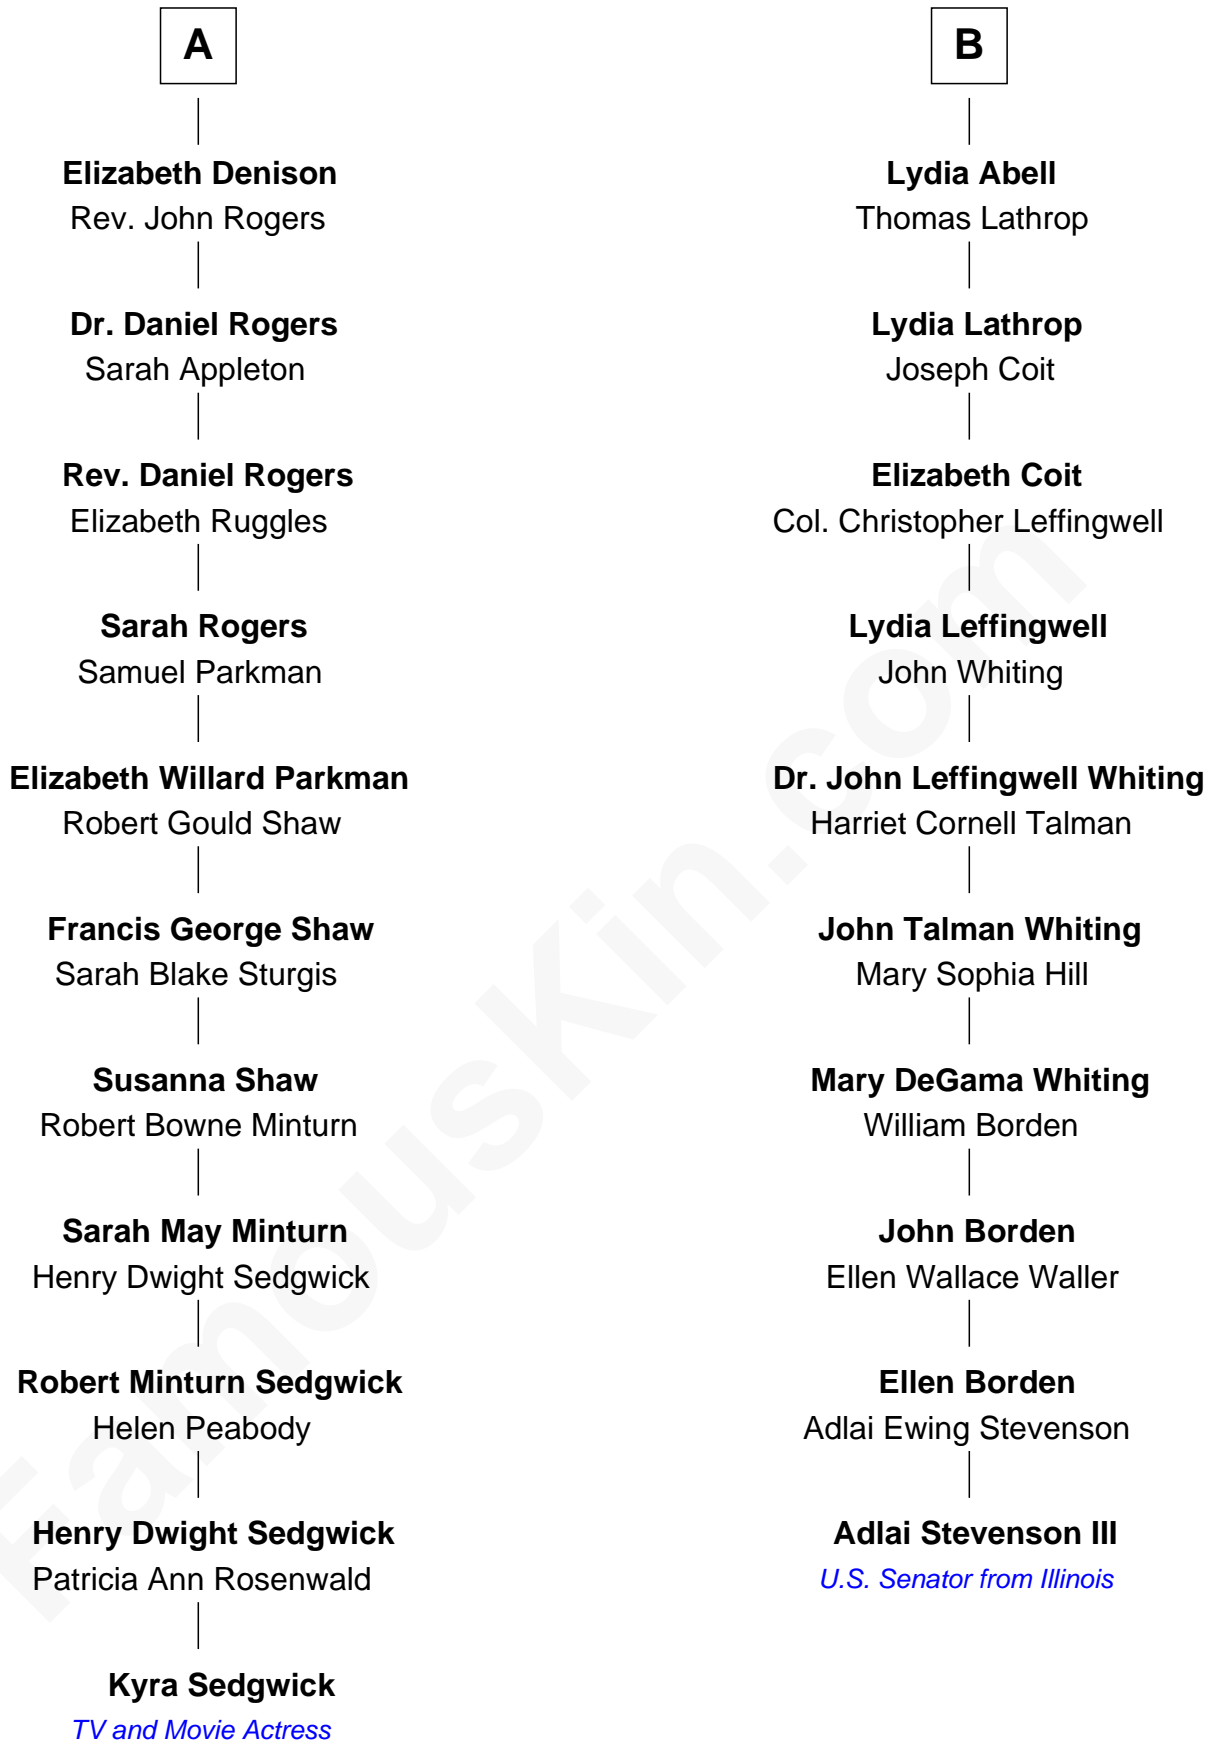

FamousKin.com Relationship Chart of

Kyra Sedgwick

TV and Movie Actress

16th cousin 1 time removed of

Adlai Stevenson III

U.S. Senator from Illinois

Kyra Sedgwick photo by [Angela George](#) (CC BY-SA 3.0)