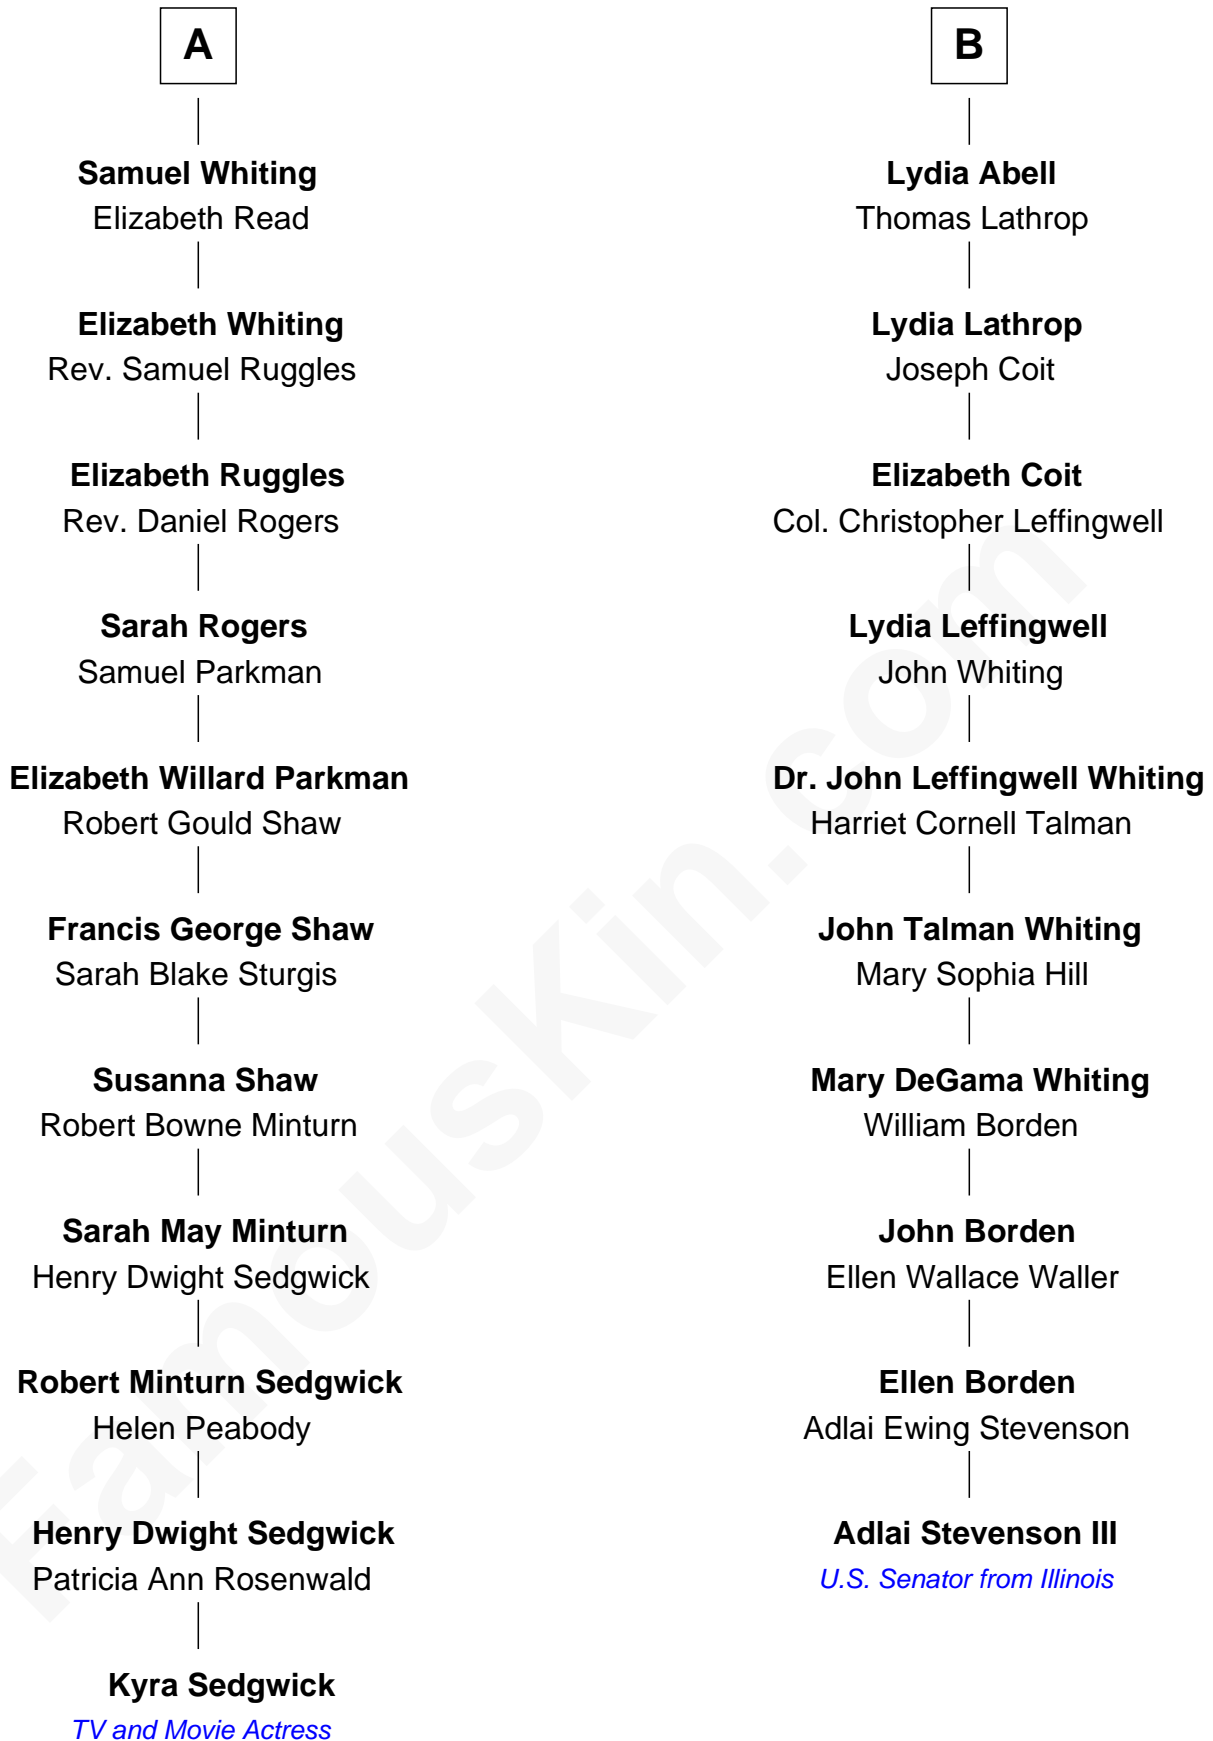

FamousKin.com Relationship Chart of

Kyra Sedgwick

TV and Movie Actress

16th cousin 1 time removed of

Adlai Stevenson III

U.S. Senator from Illinois

William Mainwaring

Margaret Warren

Elizabeth Mainwaring

Richard Charlton

Anne Charlton

Randall Grosvenor

Elizabeth Grosvenor

Thomas Bulkeley

Rev. Edward Bulkeley

Olive Irby

Jane Sutton

Cecily Mainwaring

John Cotton

Sir George Cotton

Mary Onley

Richard Cotton

Mary Mainwaring

Frances Cotton

George Abell

Robert Abell

Joanna - - - - -

Joshua Abell

Bethiah Gager

B

Kyra Sedgwick photo by [Angela George](#) (CC BY-SA 3.0)