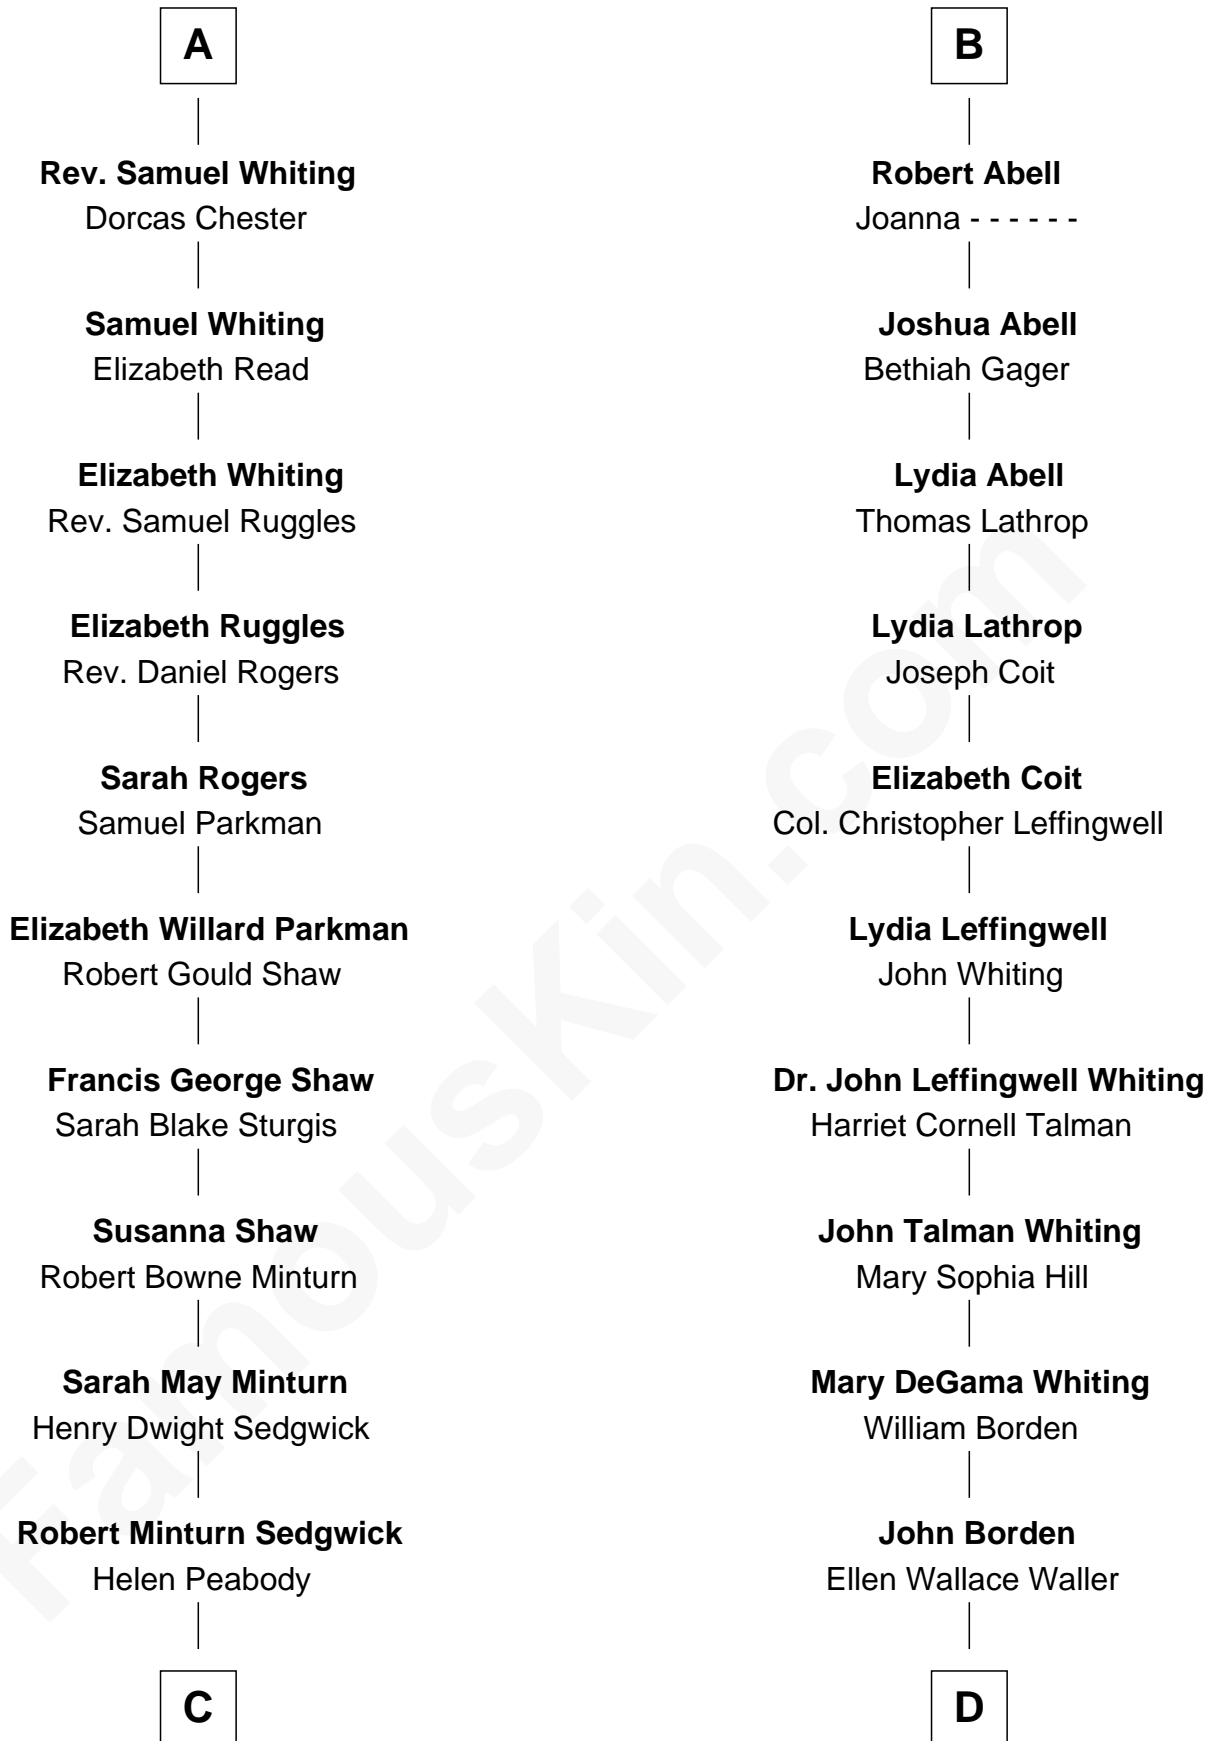

FamousKin.com Relationship Chart of

Kyra Sedgwick

TV and Movie Actress

18th cousin of

Adlai Stevenson III

U.S. Senator from Illinois

Sir Robert Corbet

Margaret - - - - -

FamousKin.com