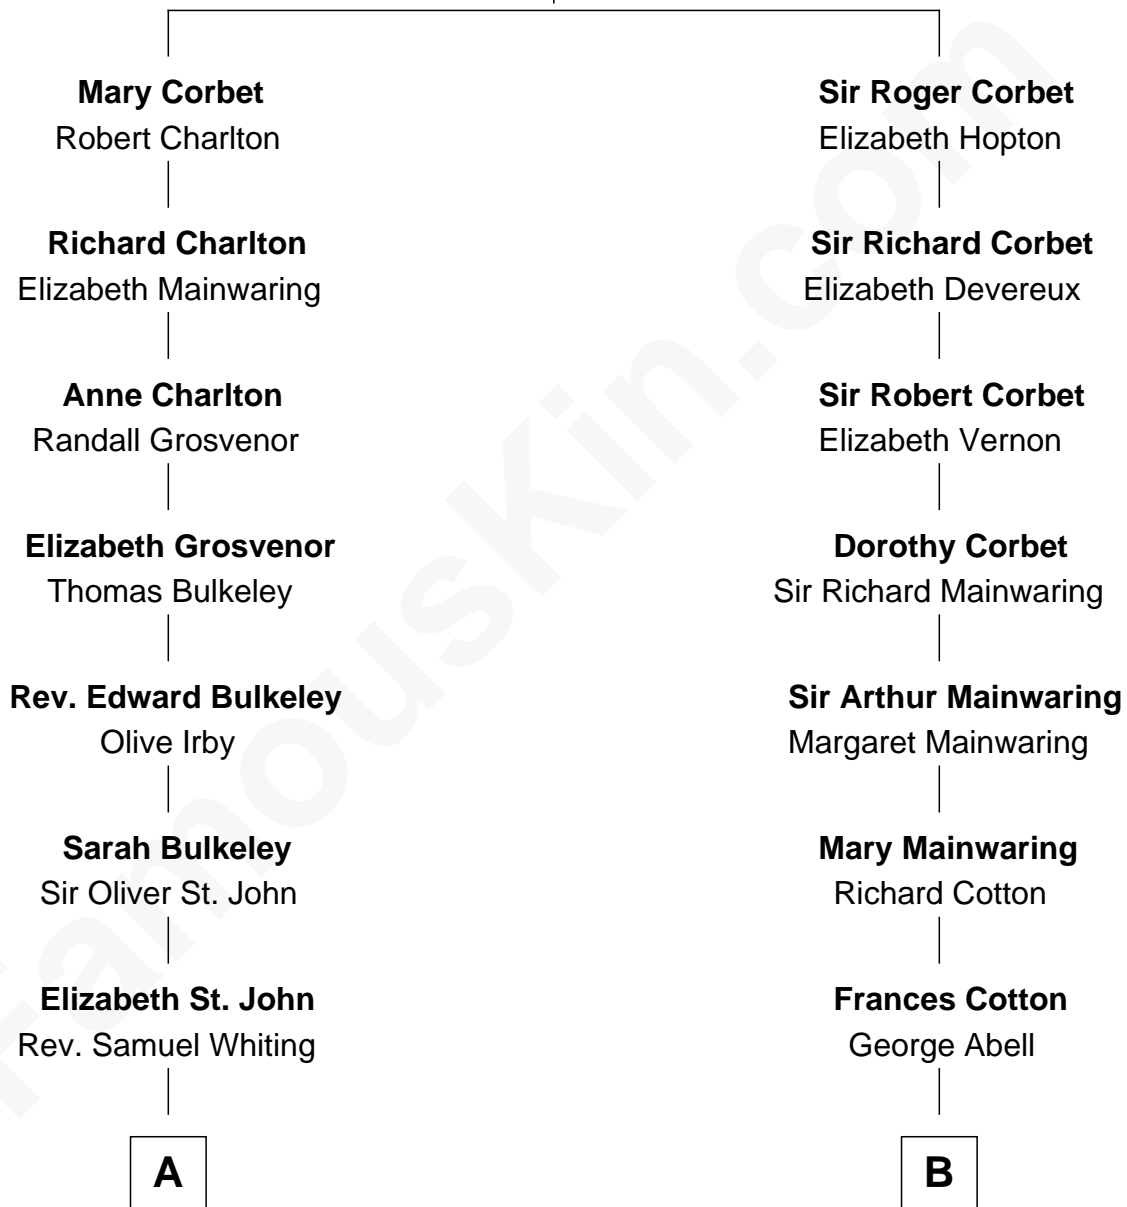

FamousKin.com Relationship Chart of

Kyra Sedgwick

TV and Movie Actress

18th cousin of

Adlai Stevenson III

U.S. Senator from Illinois

Sir Robert Corbet

Margaret - - - - -

FamousKin.com