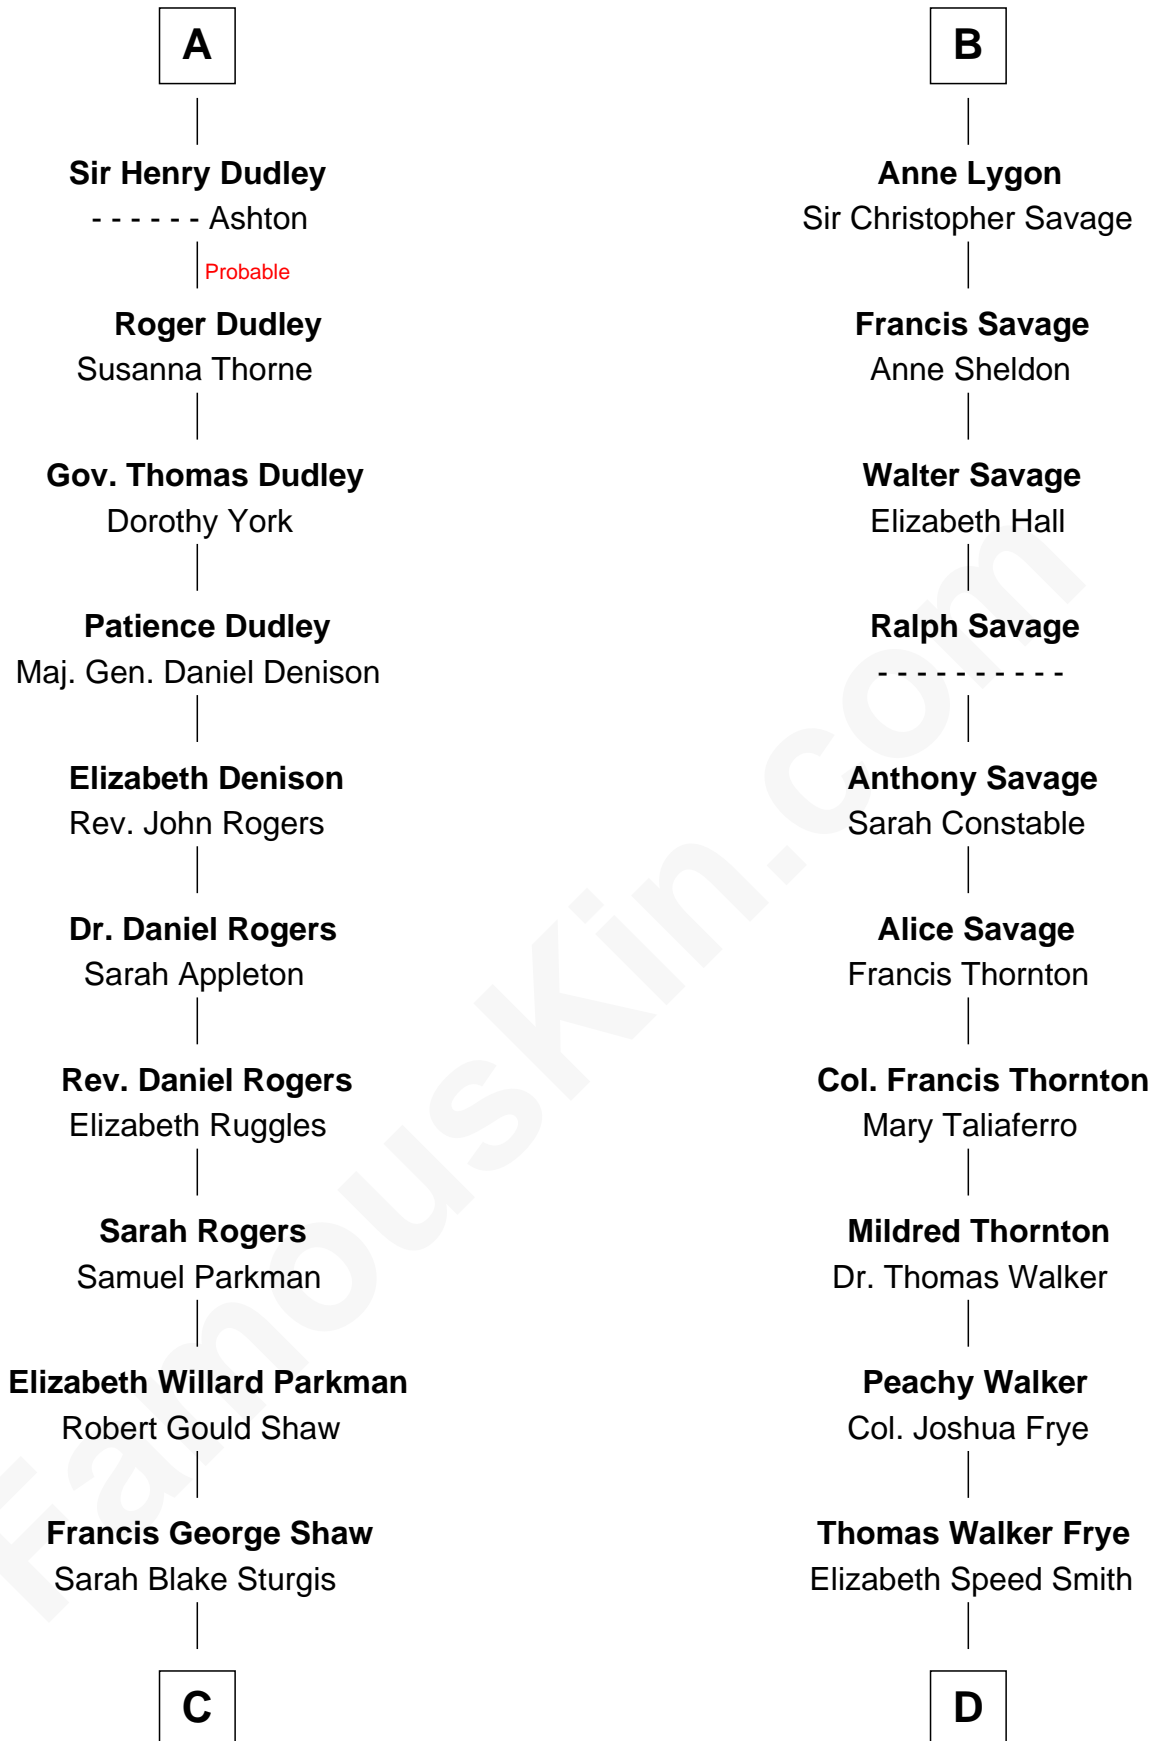

# FamousKin.com Relationship Chart of

**Kyra Sedgwick**

*TV and Movie Actress*

21st cousin of

**Adlai Stevenson III**

*U.S. Senator from Illinois*

**Margaret de Audley**

Ralph de Stafford

John de Ferrers

**Robert de Ferrers**

Margaret Despencer

**Sir Edmund Ferrers**

Ellen Roche

**Margaret Ferrers**

John de Beauchamp

**Sir Richard de Beauchamp**

Elizabeth Stafford

**Anne de Beauchamp**

Sir Richard Lygon

**Sir Richard Lygon**

Margaret Greville

**B**

**C**

**Susanna Shaw**  
Robert Bowne Minturn

**Sarah May Minturn**  
Henry Dwight Sedgwick

**Robert Minturn Sedgwick**  
Helen Peabody

**Henry Dwight Sedgwick**  
Patricia Ann Rosenwald

**Kyra Sedgwick**  
*TV and Movie Actress*

**D**

**Mary Peachy Frye**  
Rev. Lewis Warner Green