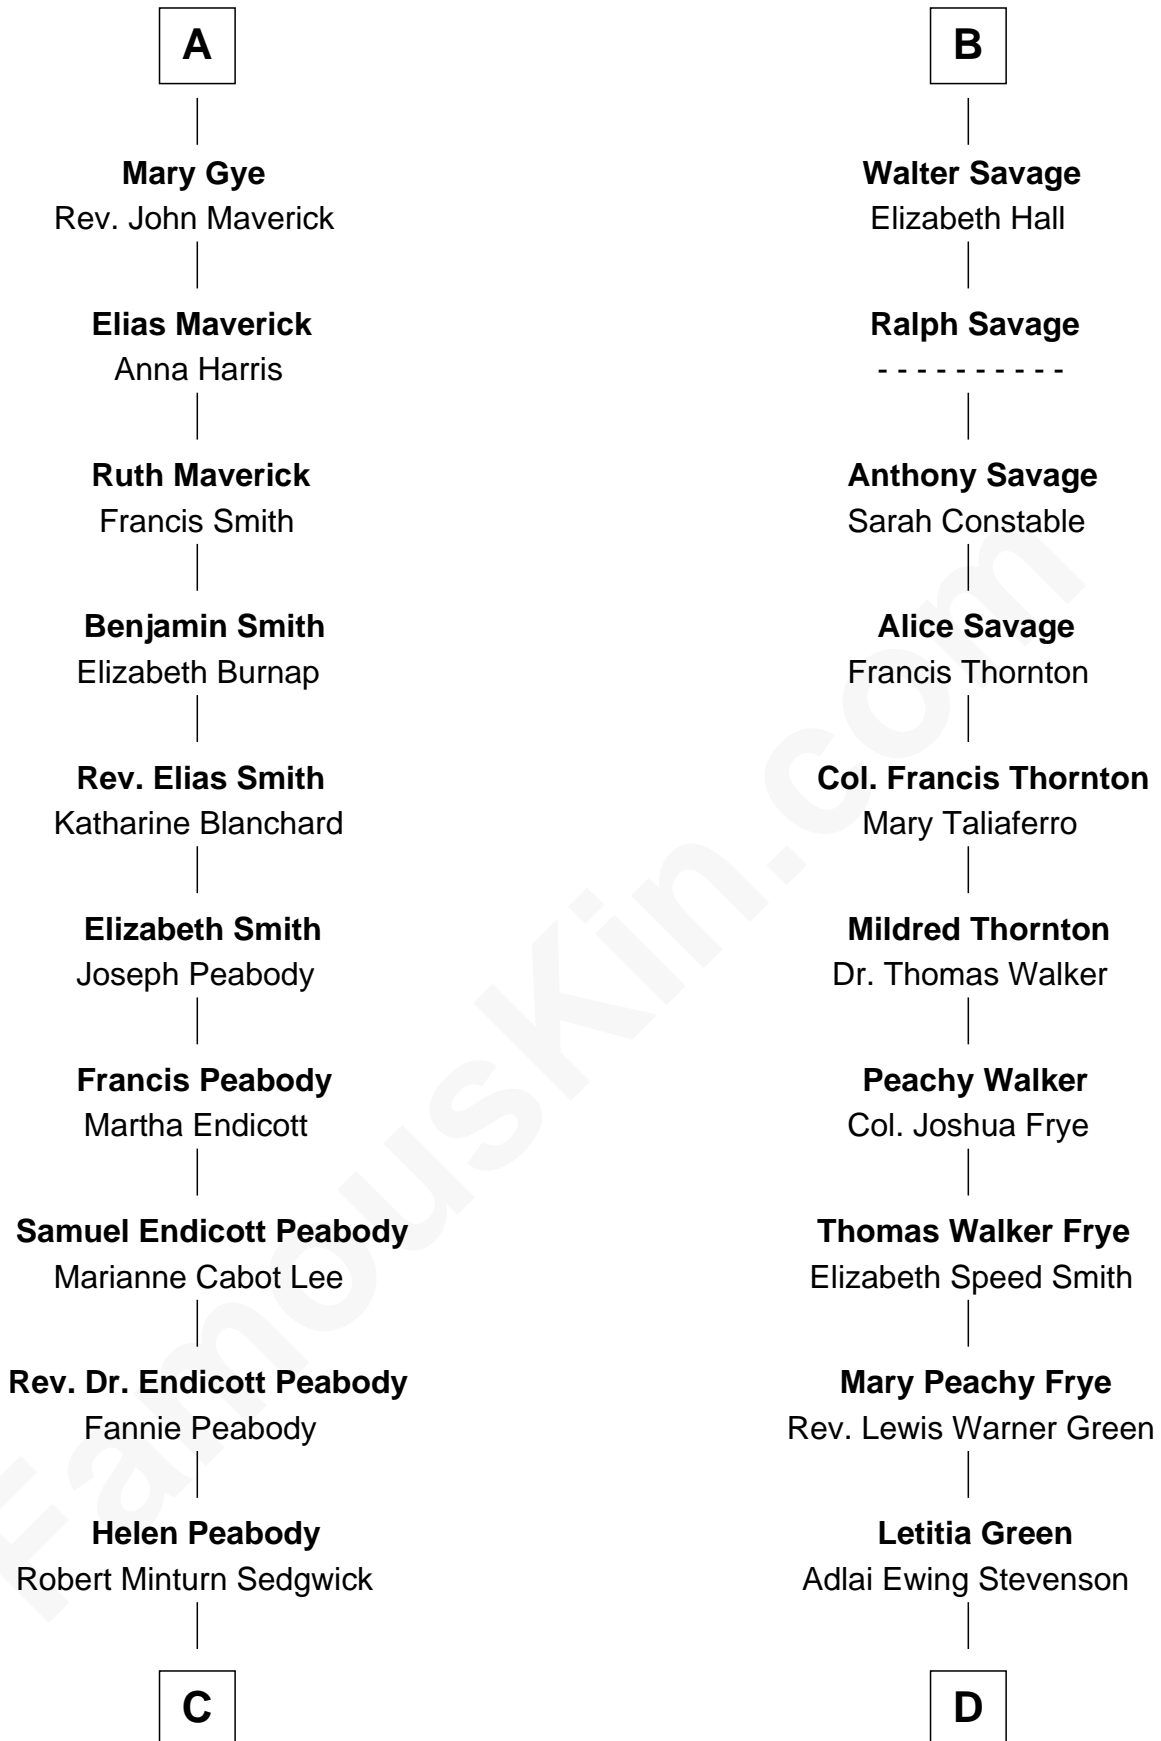

FamousKin.com Relationship Chart of

Kyra Sedgwick

TV and Movie Actress

18th cousin 1 time removed of

Adlai Stevenson III

U.S. Senator from Illinois

Richard Fitzalan
Eleanor Plantagenet

C

Henry Dwight Sedgwick
Patricia Ann Rosenwald

Kyra Sedgwick
TV and Movie Actress

D

Lewis Green Stevenson
Helen Louise Davis

Adlai Ewing Stevenson
Ellen Borden

Adlai Stevenson III
U.S. Senator from Illinois

FamousKin.com