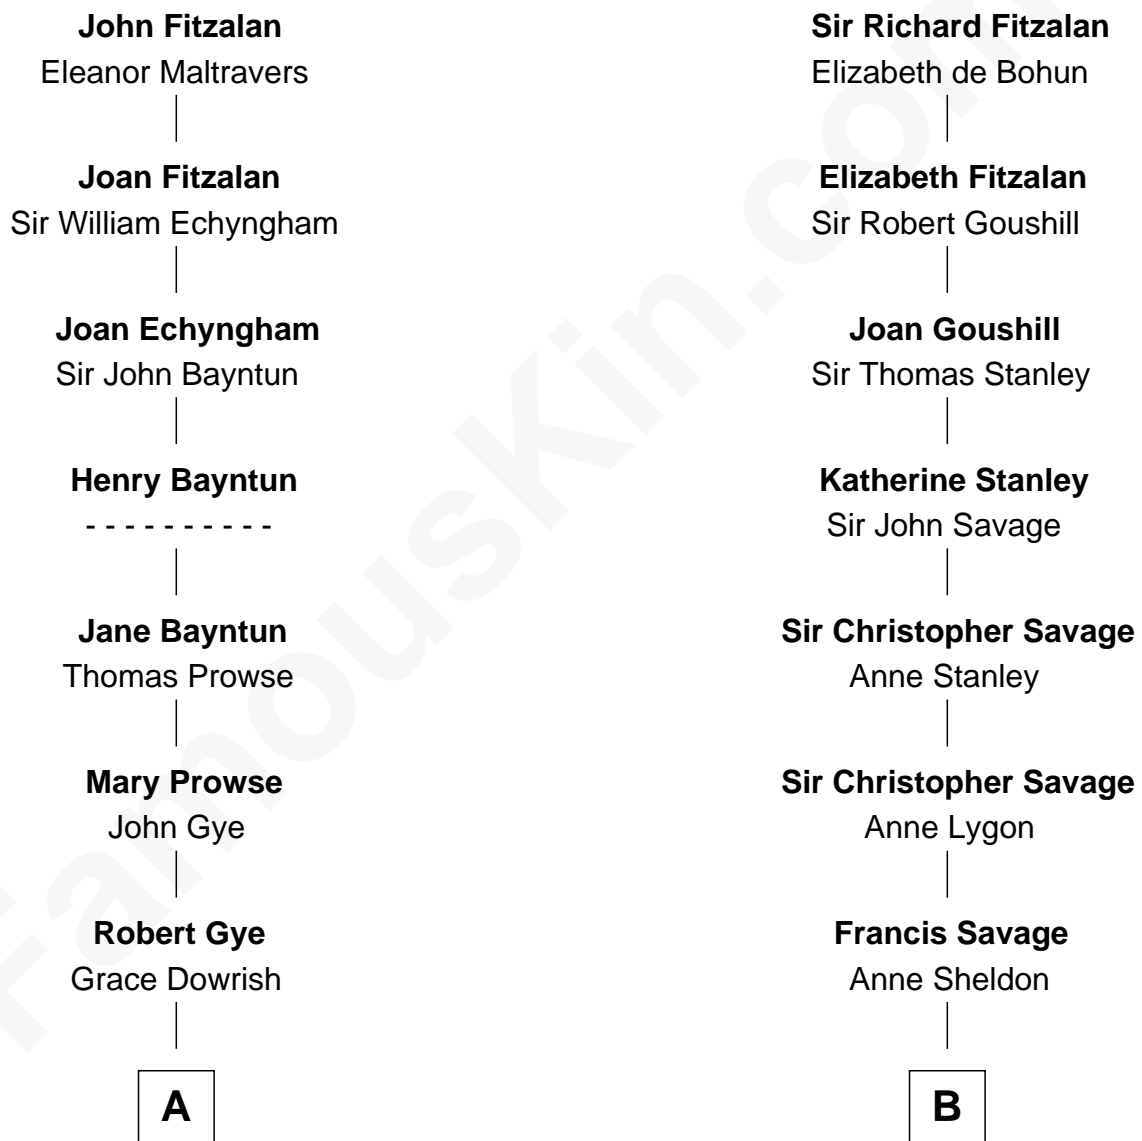

FamousKin.com Relationship Chart of

Kyra Sedgwick

TV and Movie Actress

18th cousin 1 time removed of

Adlai Stevenson III

U.S. Senator from Illinois

Richard Fitzalan
Eleanor Plantagenet

C

Henry Dwight Sedgwick
Patricia Ann Rosenwald

Kyra Sedgwick
TV and Movie Actress

D

Lewis Green Stevenson
Helen Louise Davis

Adlai Ewing Stevenson
Ellen Borden

Adlai Stevenson III
U.S. Senator from Illinois

FamousKin.com