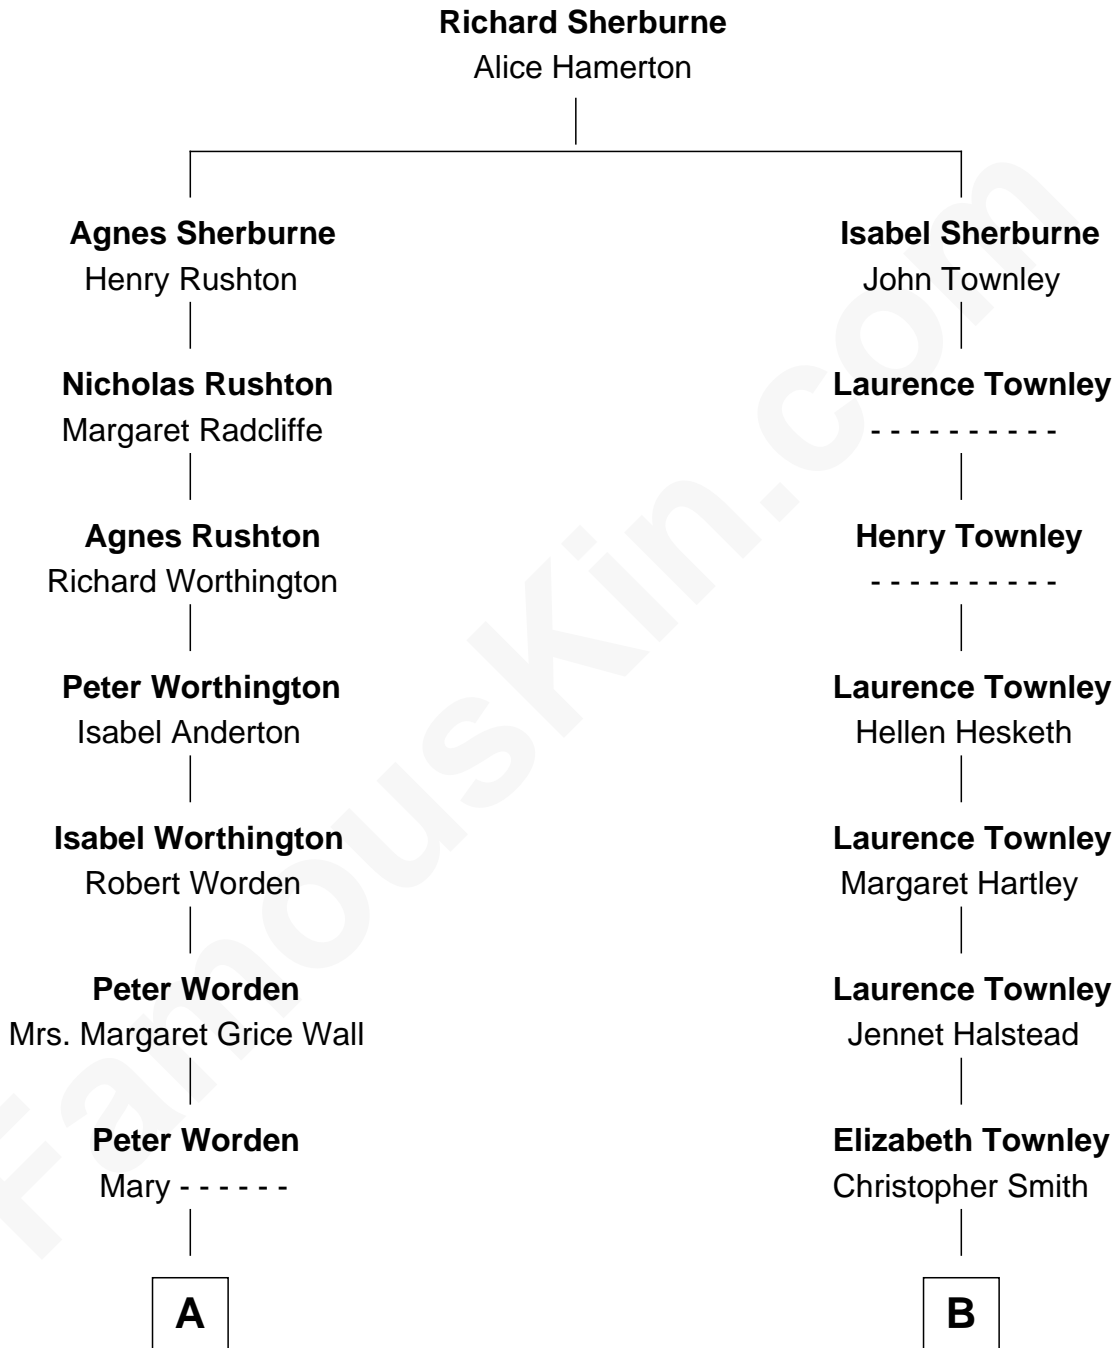

# FamousKin.com Relationship Chart of

**Kyra Sedgwick**

*TV and Movie Actress*

17th cousin 1 time removed of

**Adlai Stevenson III**

*U.S. Senator from Illinois*

**C**

Henry Dwight Sedgwick

Patricia Ann Rosenwald

**Kyra Sedgwick**

*TV and Movie Actress*

FamousKin.com