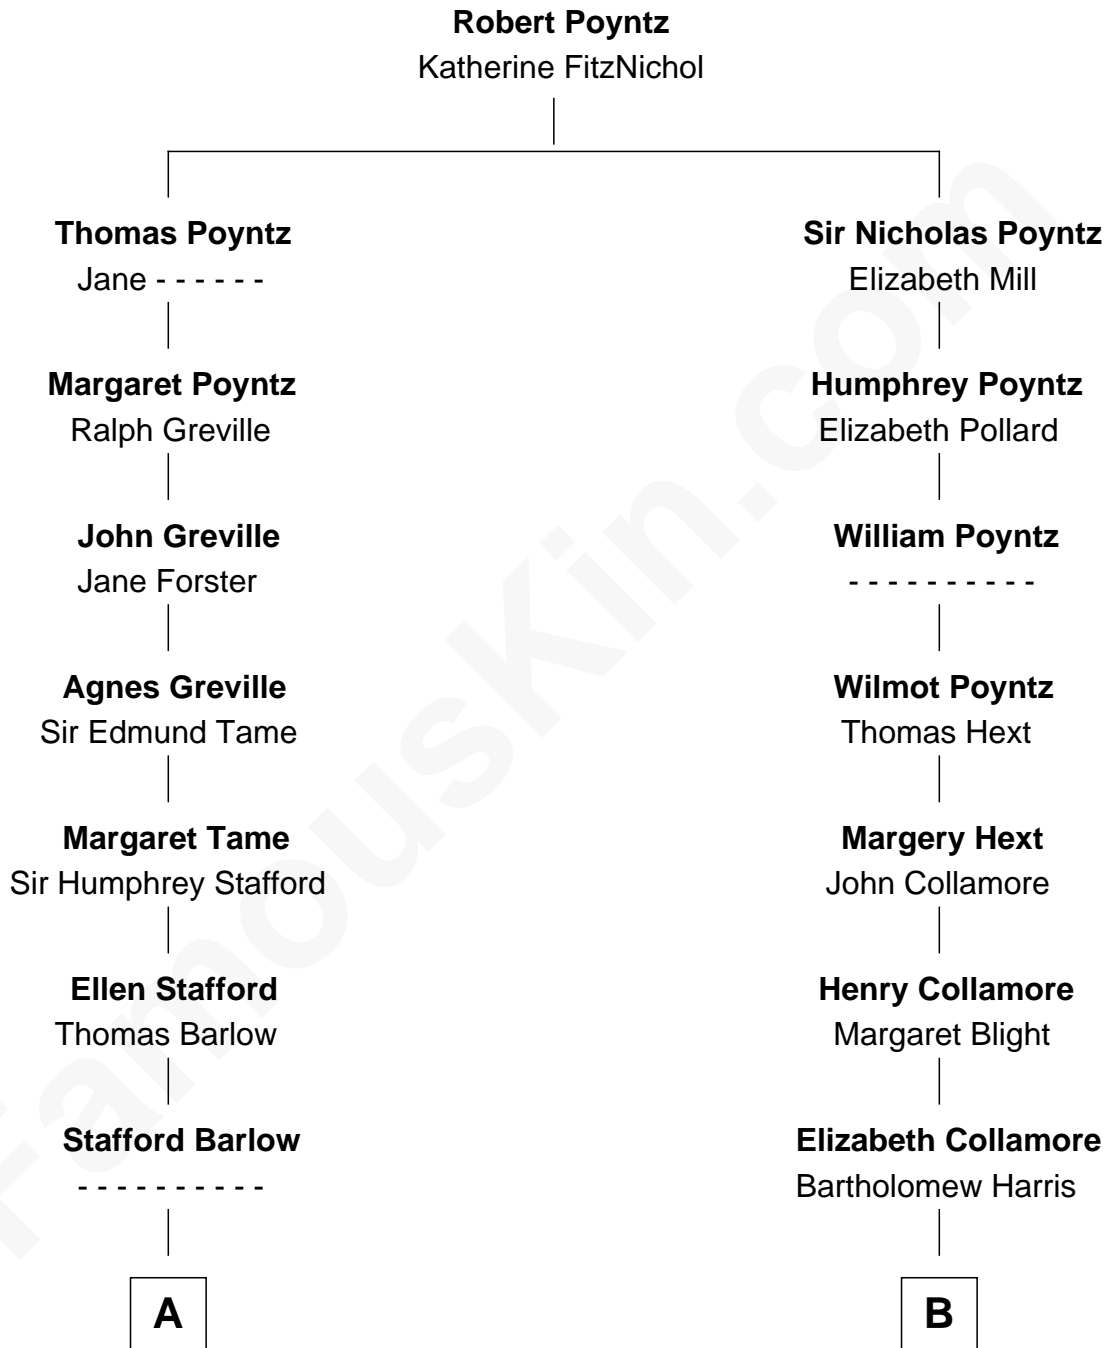

FamousKin.com Relationship Chart of

Kyra Sedgwick

TV and Movie Actress

18th cousin of

Jodie Foster

Movie Actress

C

Henry Dwight Sedgwick
Patricia Ann Rosenwald

Kyra Sedgwick
TV and Movie Actress

D

Lucius Fisher Foster
Evelyn Della Almond

Jodie Foster
Movie Actress

FamousKin.com