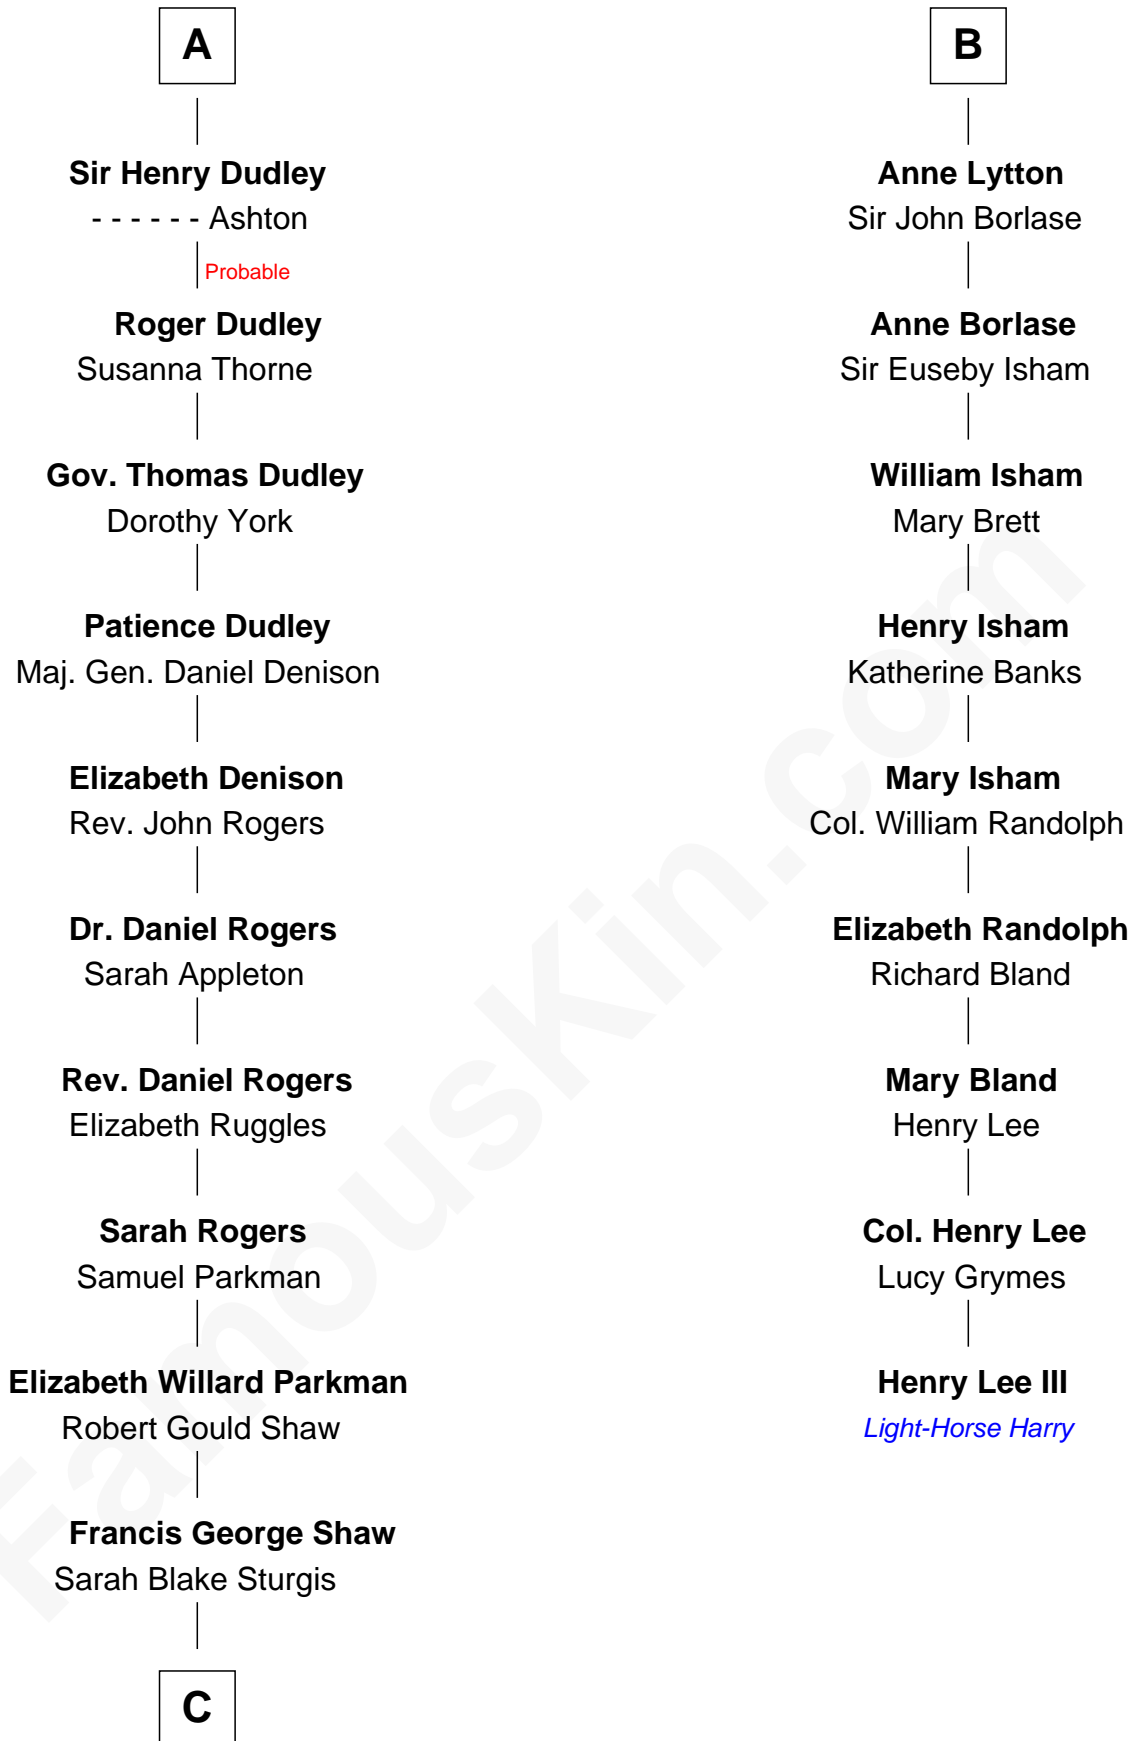

FamousKin.com Relationship Chart of

Kyra Sedgwick

TV and Movie Actress

15th cousin 6 times removed of

Henry Lee III

9th Governor of Virginia

Sir Philip le Despencer

Joan de Cobham

Sir Edmund Sutton

Joyce Tiptoft

Sir Edward Sutton

Cecily Willoughby

Sir John Sutton

Cecily Grey

A

Sir Philip le Despencer

Elizabeth - - - - -

Sir Philip le Despencer

Elizabeth de Tibetot

Margery Despencer

Sir Roger Wentworth

Margaret Wentworth

Sir William Hopton

Margaret Hopton

Sir Philip Booth

Audrey Booth

Sir William de Lytton

Sir Robert Lytton

Frances Cavalery

B

C

—
Susanna Shaw
Robert Bowne Minturn