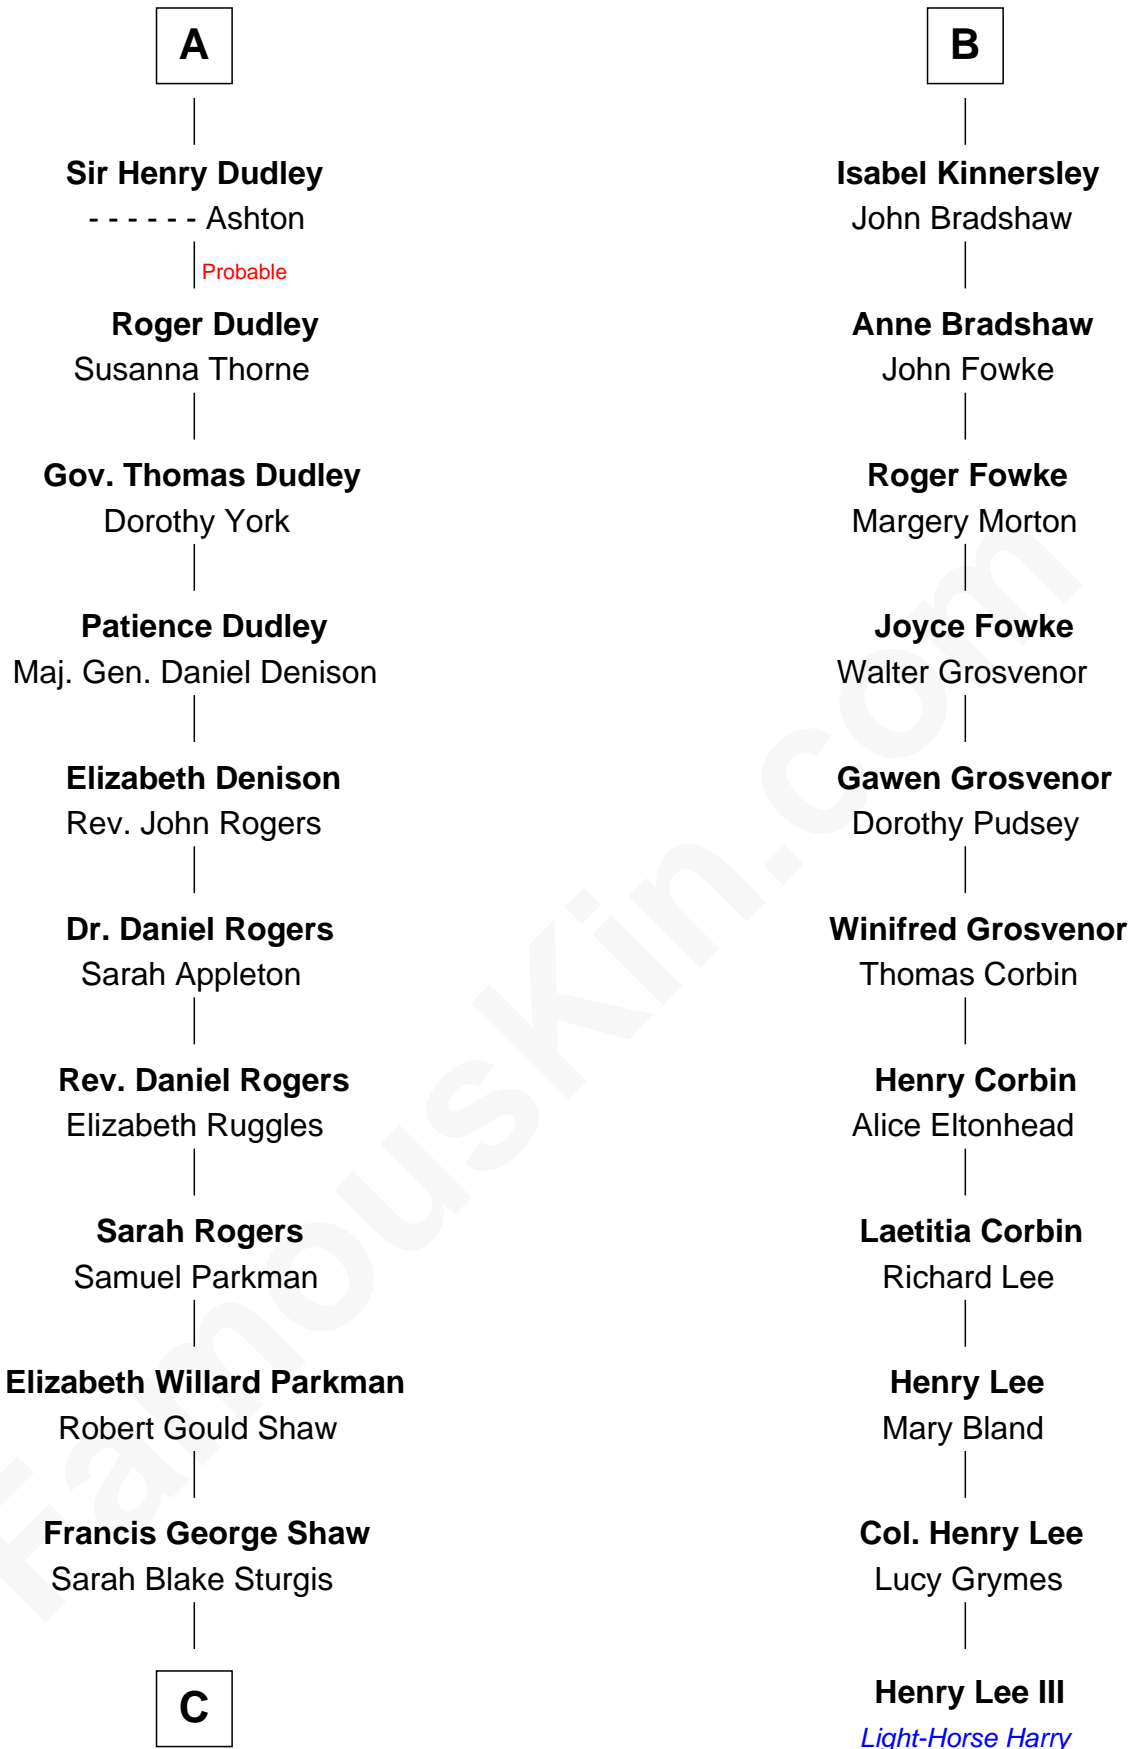

# FamousKin.com Relationship Chart of

**Kyra Sedgwick**

*TV and Movie Actress*

17th cousin 4 times removed of

**Henry Lee III**

*9th Governor of Virginia*

**Sir William de Ros**  
Margery de Badlesmere

**Thomas de Ros**  
Beatrice de Stafford

**Margaret de Ros**  
Sir Reynold Grey

**Margaret Grey**  
Sir William Bonville

**William Bonville**  
Elizabeth Harington

**William Bonville**  
Katherine Neville

**Cecily Bonville**  
Thomas Grey

**Cecily Grey**  
Sir John Sutton

**A**

**Maud de Roos**  
John de Welles

**Margery de Welles**  
Stephen le Scrope

**Maude le Scrope**  
Sir Baldwin Freville

**Joyce Freville**  
Sir Roger Aston

**Sir Robert Aston**  
Isabel Brereton

**John Aston**  
Elizabeth Delves

**Margaret Aston**  
John Kinnersley

**B**

**C**

—  
**Susanna Shaw**  
Robert Bowne Minturn

—  
**Sarah May Minturn**  
Henry Dwight Sedgwick

—  
**Robert Minturn Sedgwick**  
Helen Peabody

—  
**Henry Dwight Sedgwick**  
Patricia Ann Rosenwald