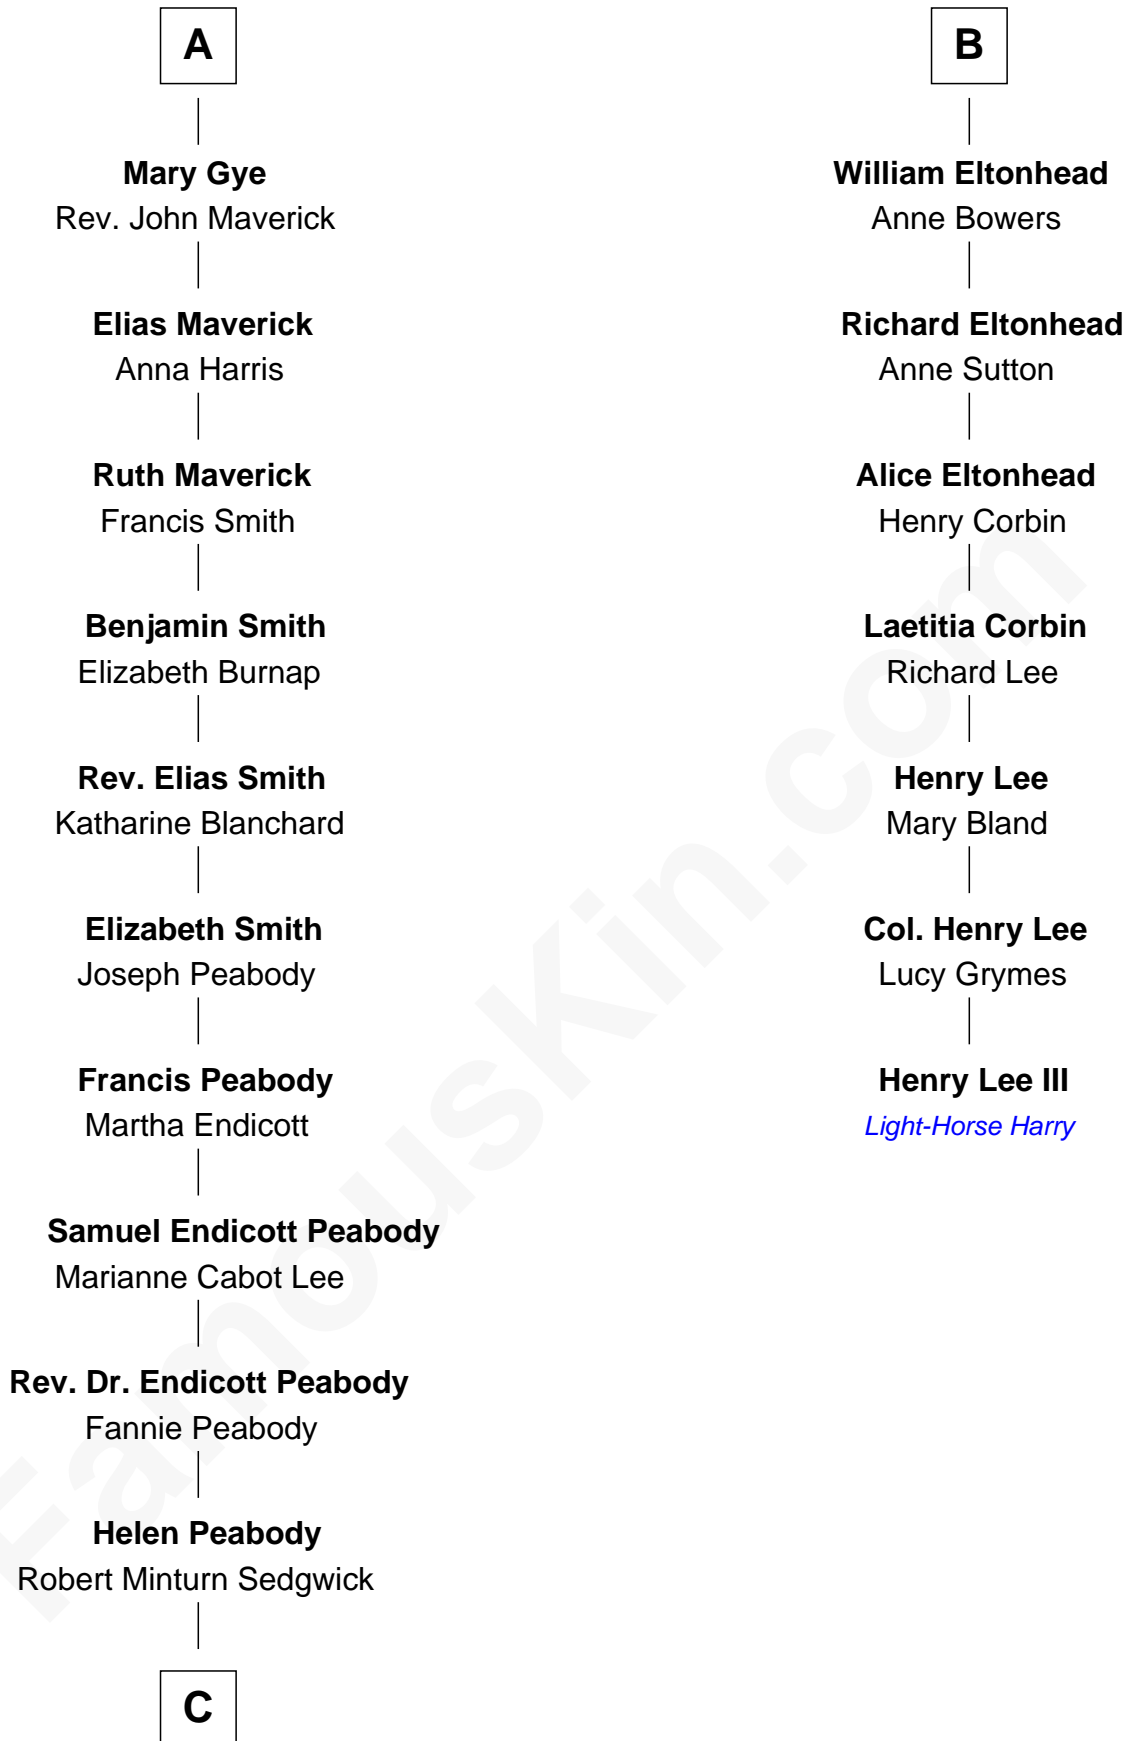

FamousKin.com Relationship Chart of

Kyra Sedgwick

TV and Movie Actress

13th cousin 5 times removed of

Henry Lee III

9th Governor of Virginia

Richard Fitzalan
Eleanor Plantagenet

C

Henry Dwight Sedgwick

Patricia Ann Rosenwald

Kyra Sedgwick

TV and Movie Actress

FamousKin.com