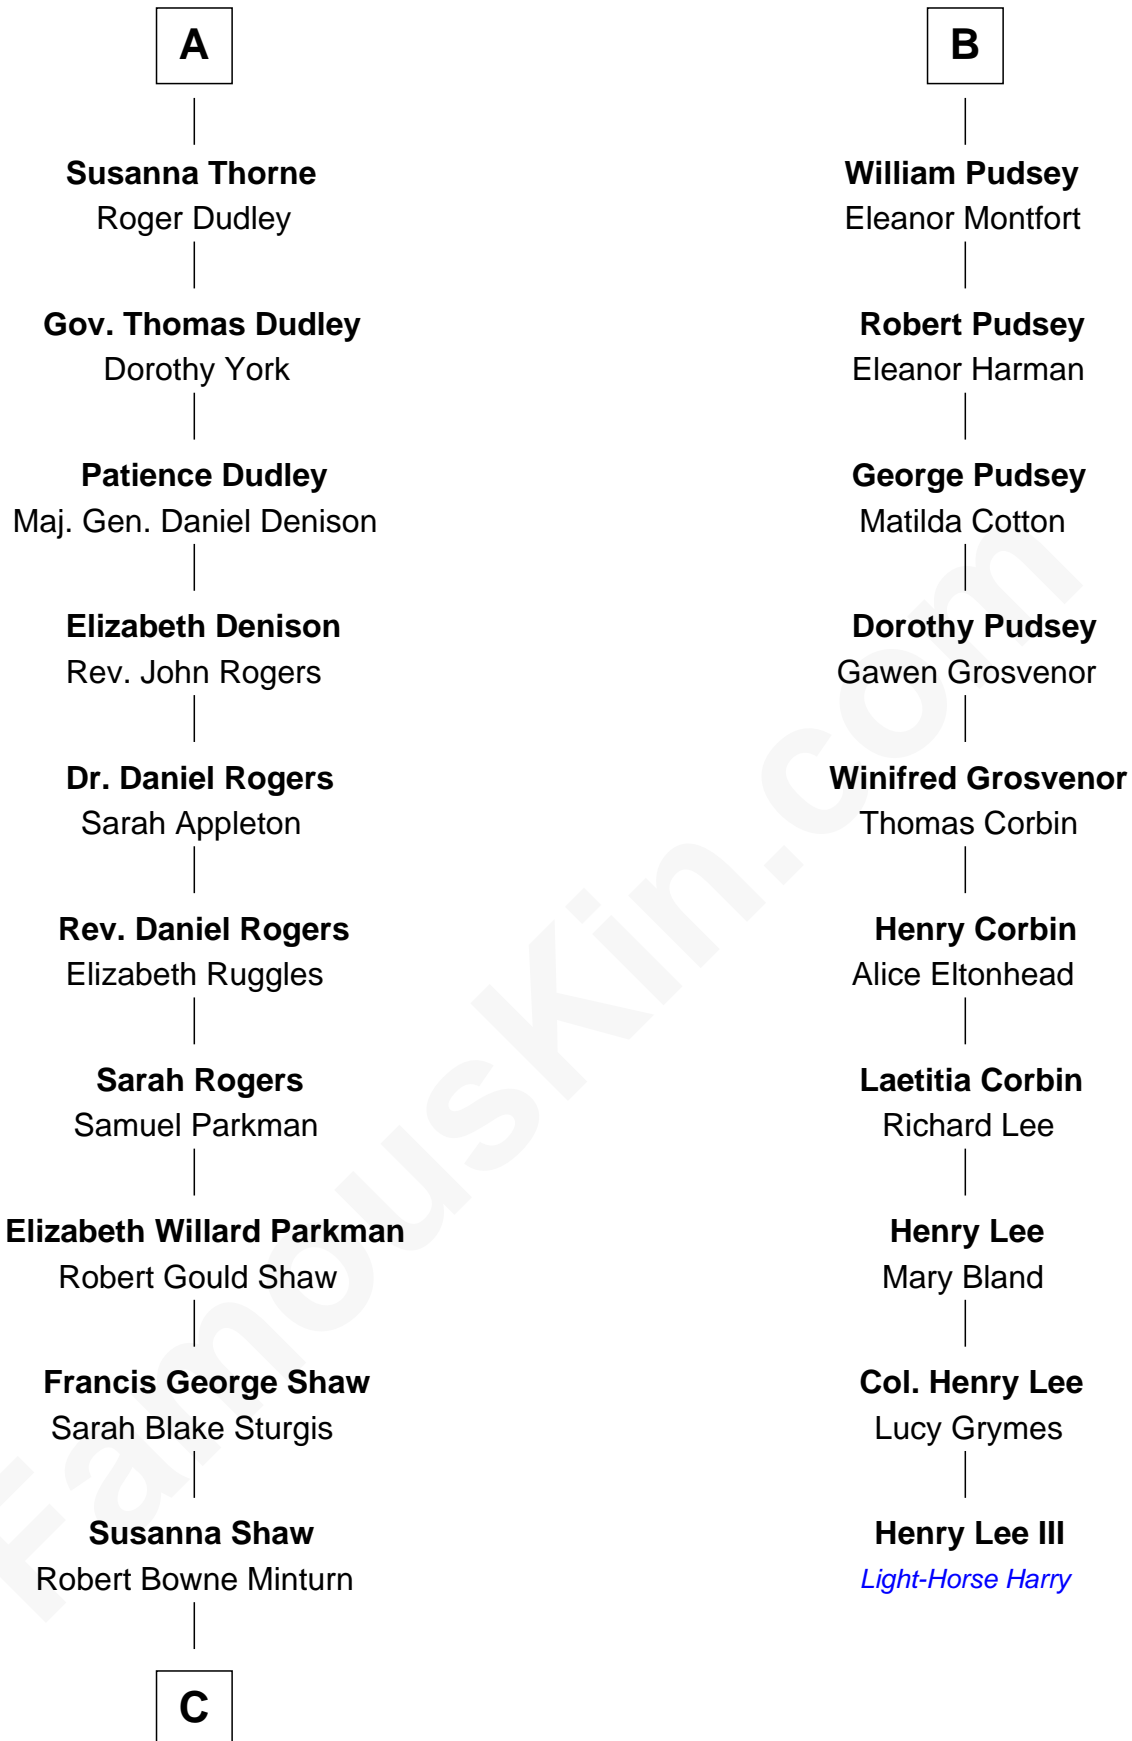

FamousKin.com Relationship Chart of

Kyra Sedgwick

TV and Movie Actress

16th cousin 4 times removed of

Henry Lee III

9th Governor of Virginia

Sir John Grey

Avice Marmion

C

—
Sarah May Minturn
Henry Dwight Sedgwick

—
Robert Minturn Sedgwick
Helen Peabody

—
Henry Dwight Sedgwick
Patricia Ann Rosenwald

—
Kyra Sedgwick
TV and Movie Actress

FamousKin.com