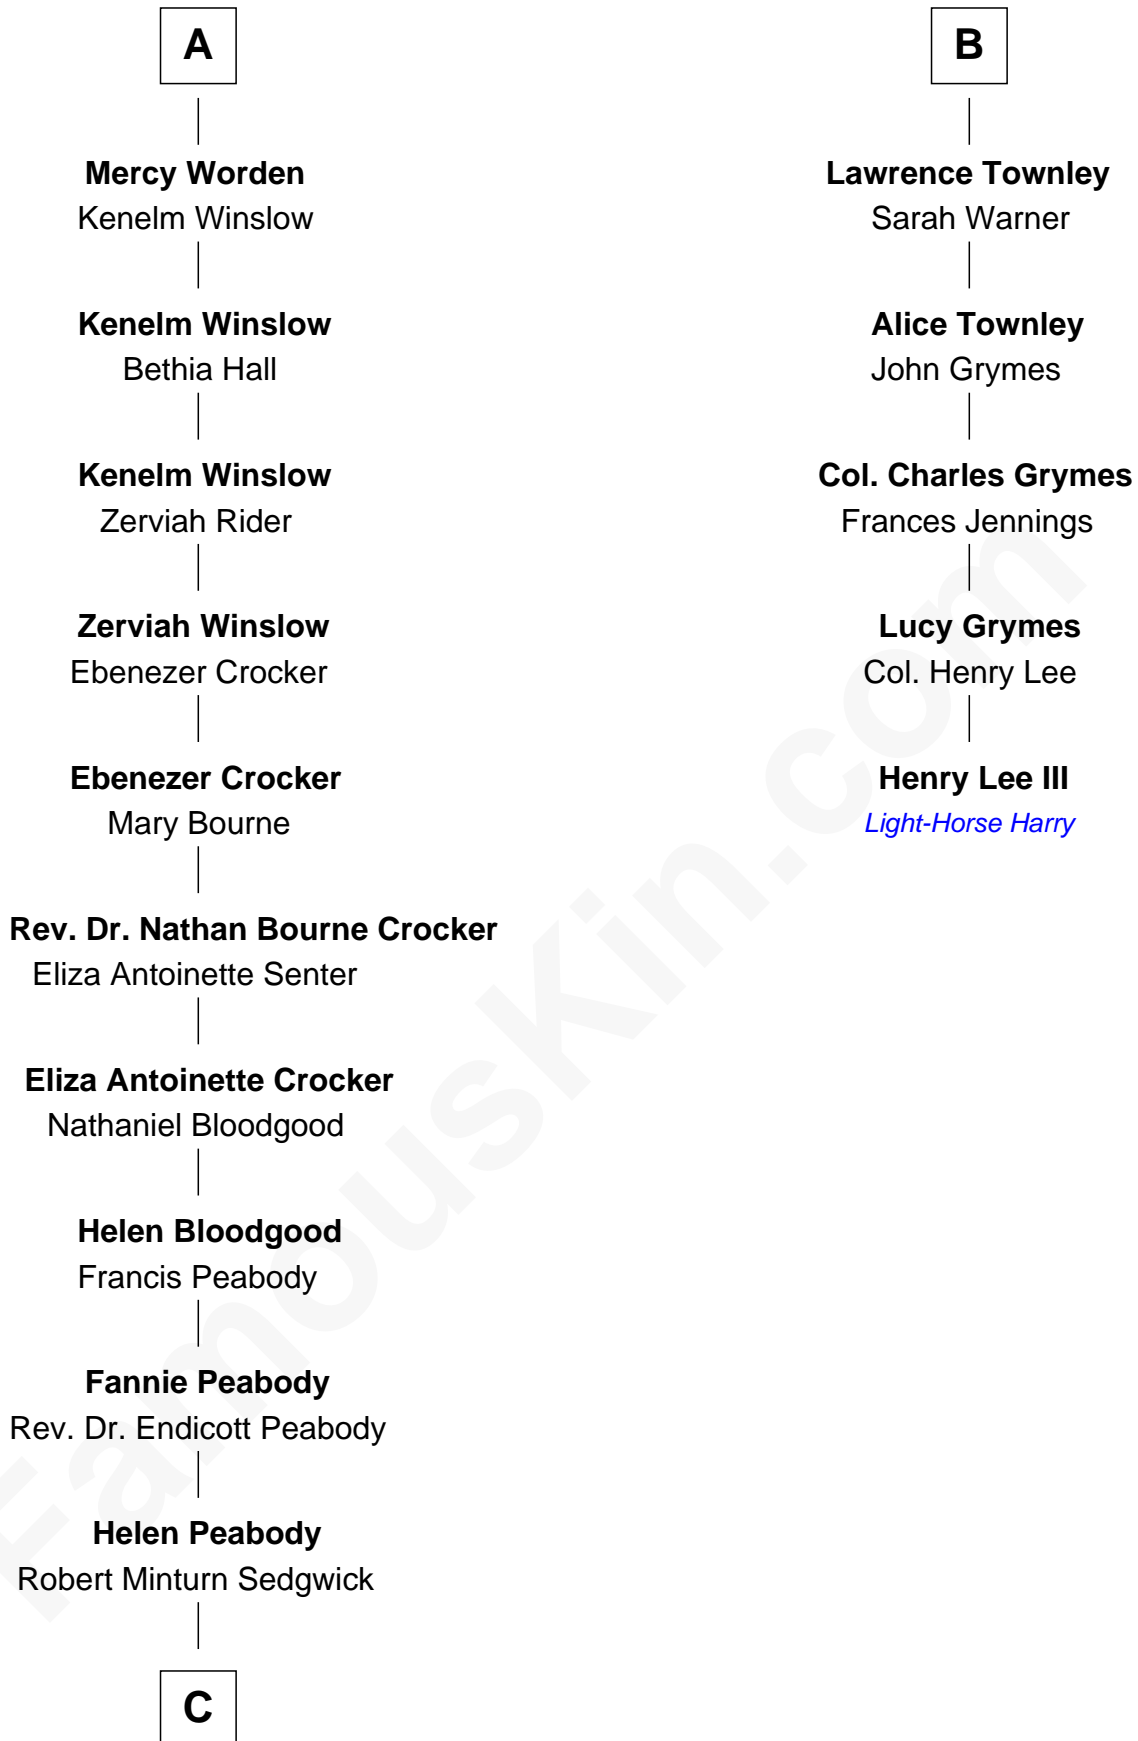

FamousKin.com Relationship Chart of

Kyra Sedgwick

TV and Movie Actress

11th cousin 7 times removed of

Henry Lee III

9th Governor of Virginia

Richard Sherburne

Alice Hamerton

C

Henry Dwight Sedgwick

Patricia Ann Rosenwald

Kyra Sedgwick

TV and Movie Actress

FamousKin.com