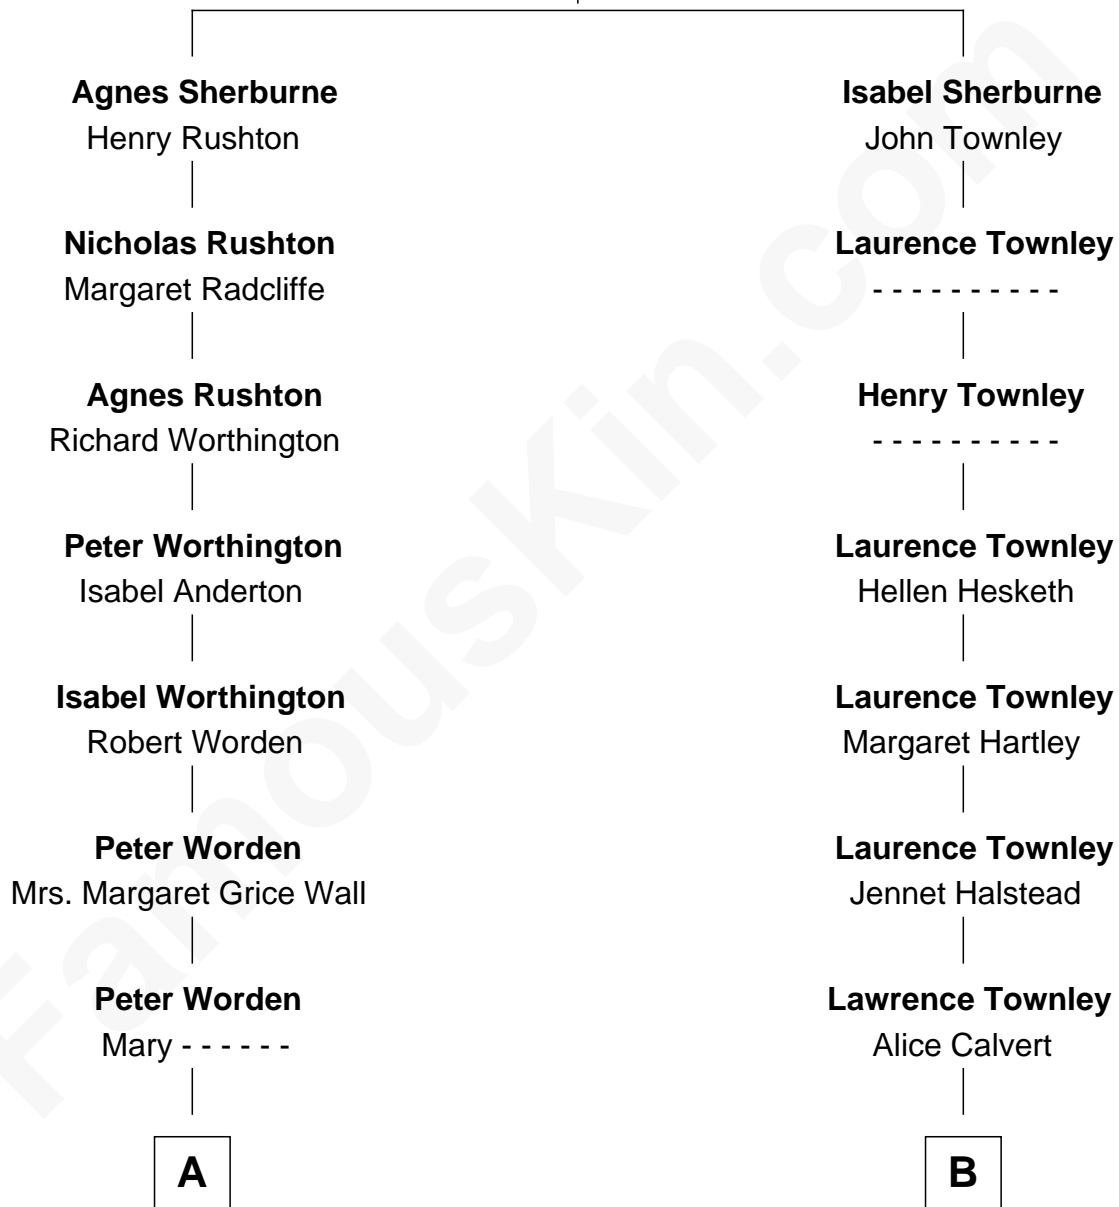

FamousKin.com Relationship Chart of

Kyra Sedgwick

TV and Movie Actress

11th cousin 7 times removed of

Henry Lee III

9th Governor of Virginia

Richard Sherburne

Alice Hamerton

C

Henry Dwight Sedgwick

Patricia Ann Rosenwald

Kyra Sedgwick

TV and Movie Actress

FamousKin.com