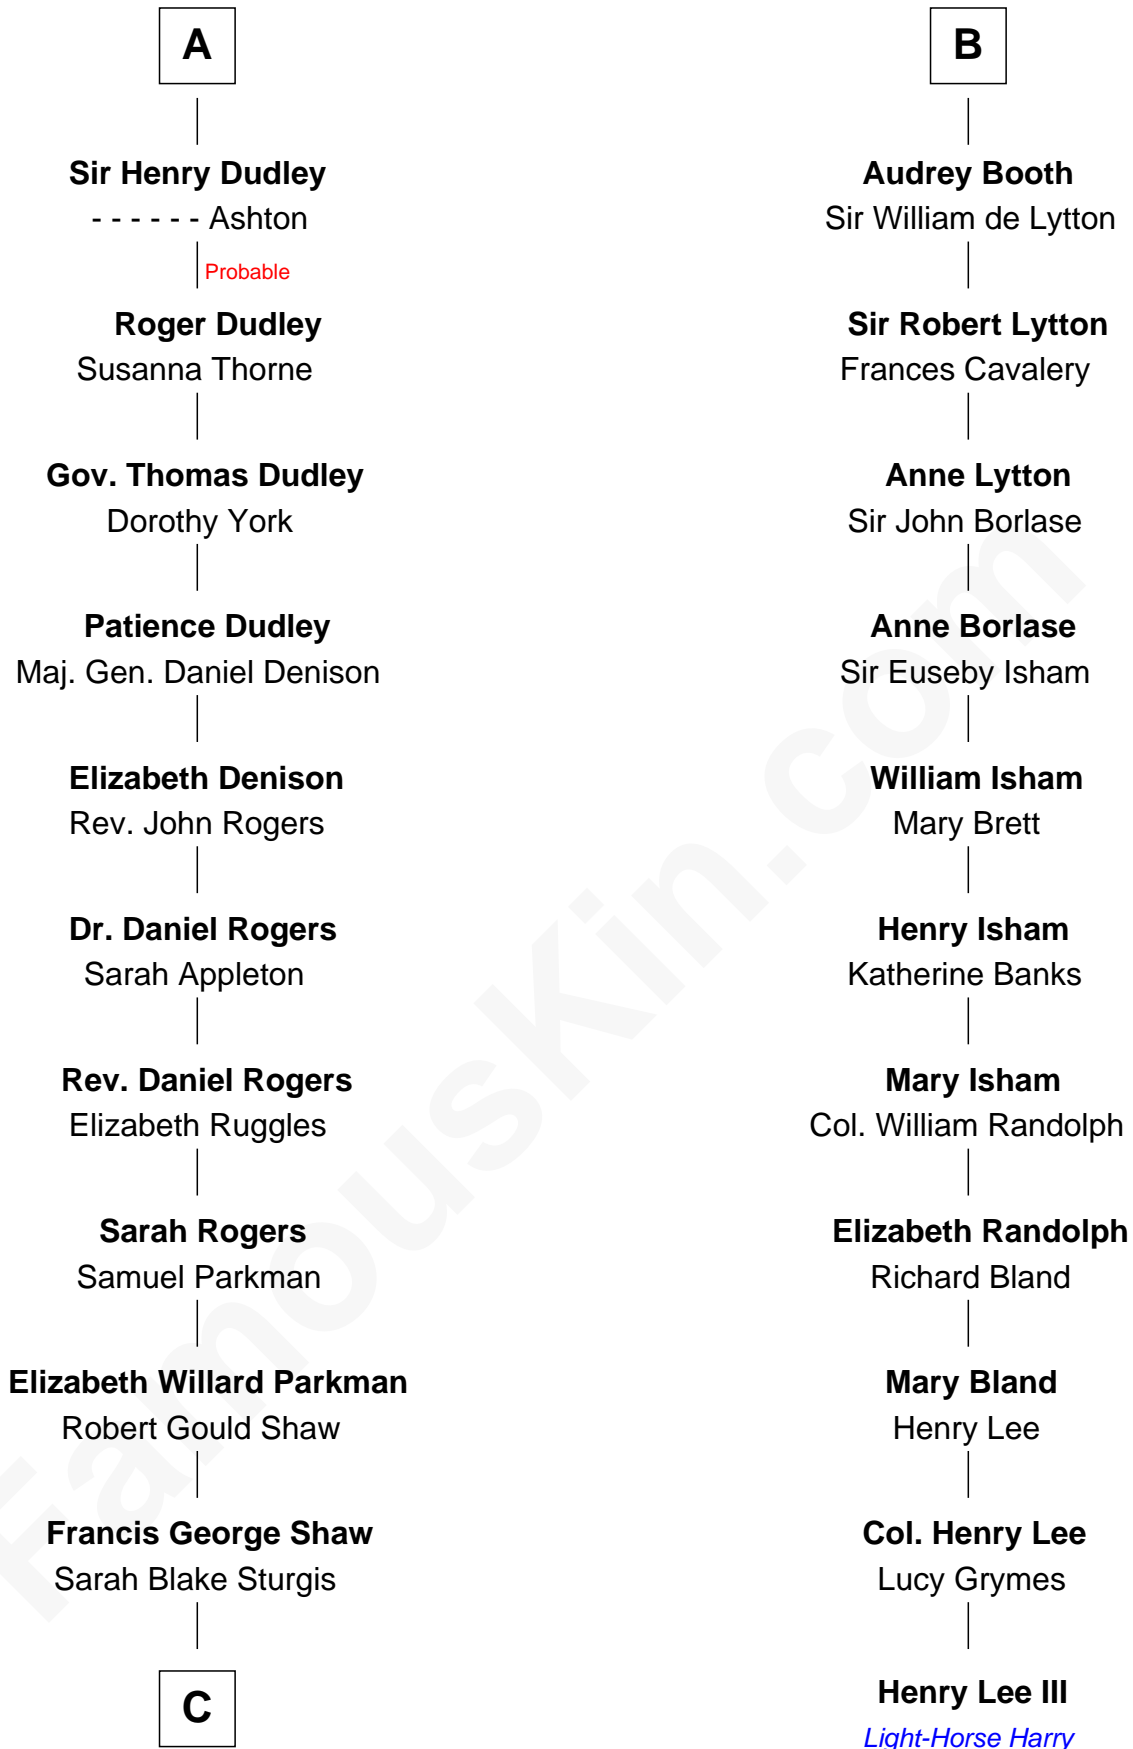

## Relationship Chart of

**Kyra Sedgwick**

*TV and Movie Actress*

17th cousin 4 times removed of

**Henry Lee III**

*9th Governor of Virginia*

**Eudo la Zouche**  
Milicent de Cantilupe

**Eve la Zouche**  
Sir Maurice de Berkeley

**Thomas de Berkeley**  
Katherine de Clyvedon

**Sir John Berkeley**  
Elizabeth Betteshorne

**Elizabeth Berkeley**  
Sir John Sutton

**Sir Edmund Sutton**  
Joyce Tiptoft

**Sir Edward Sutton**  
Cecily Willoughby

**Sir John Sutton**  
Cecily Grey

**A**

**Sir William la Zouche**  
Maud Lovel

**Milicent la Zouche**  
Sir William Deincourt

**Margaret Deincourt**  
Sir Robert de Tibetot

**Elizabeth de Tibetot**  
Sir Philip le Despencer

**Margery Despencer**  
Sir Roger Wentworth

**Margaret Wentworth**  
Sir William Hopton

**Margaret Hopton**  
Sir Philip Booth

**B**

**C**

—  
**Susanna Shaw**  
Robert Bowne Minturn

—  
**Sarah May Minturn**  
Henry Dwight Sedgwick