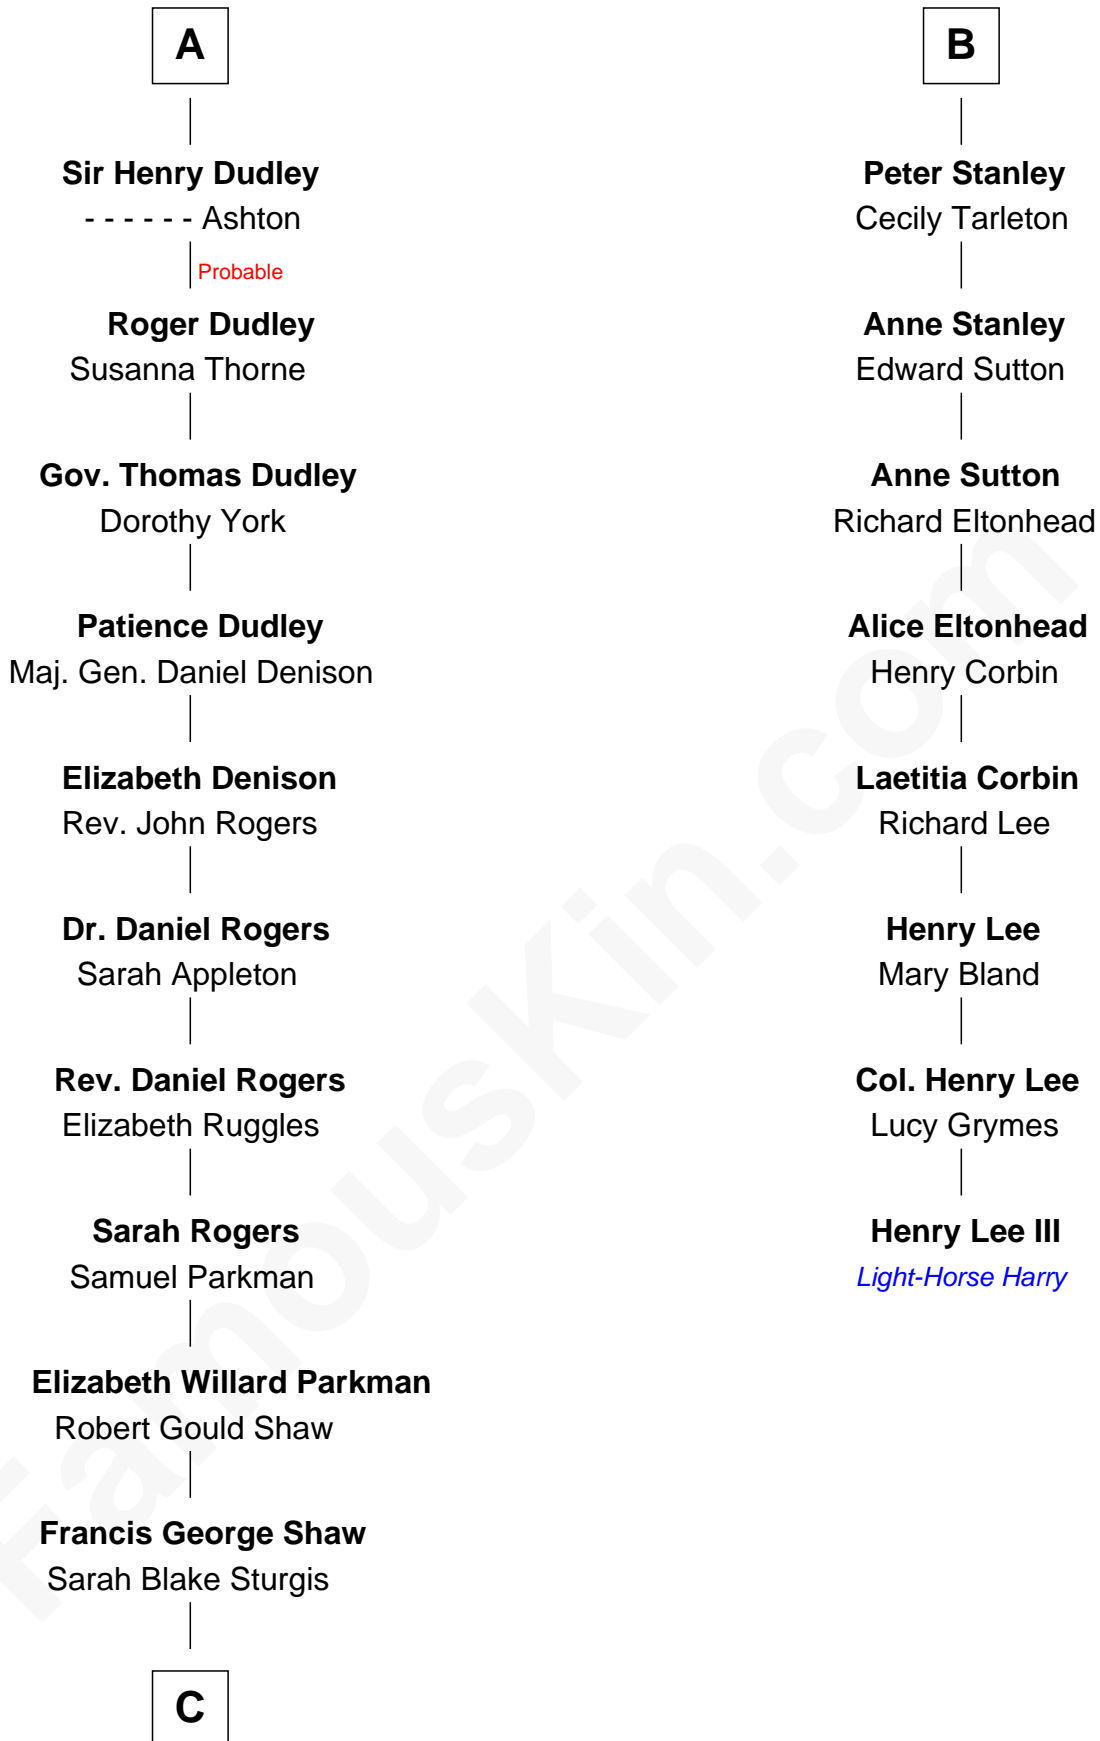

FamousKin.com Relationship Chart of

Kyra Sedgwick

TV and Movie Actress

14th cousin 7 times removed of

Henry Lee III

9th Governor of Virginia

Sir Robert de Holland

Maude la Zouche

C

—
Susanna Shaw
Robert Bowne Minturn

—
Sarah May Minturn
Henry Dwight Sedgwick

—
Robert Minturn Sedgwick
Helen Peabody

—
Henry Dwight Sedgwick
Patricia Ann Rosenwald

—
Kyra Sedgwick
TV and Movie Actress

FamousKin.com