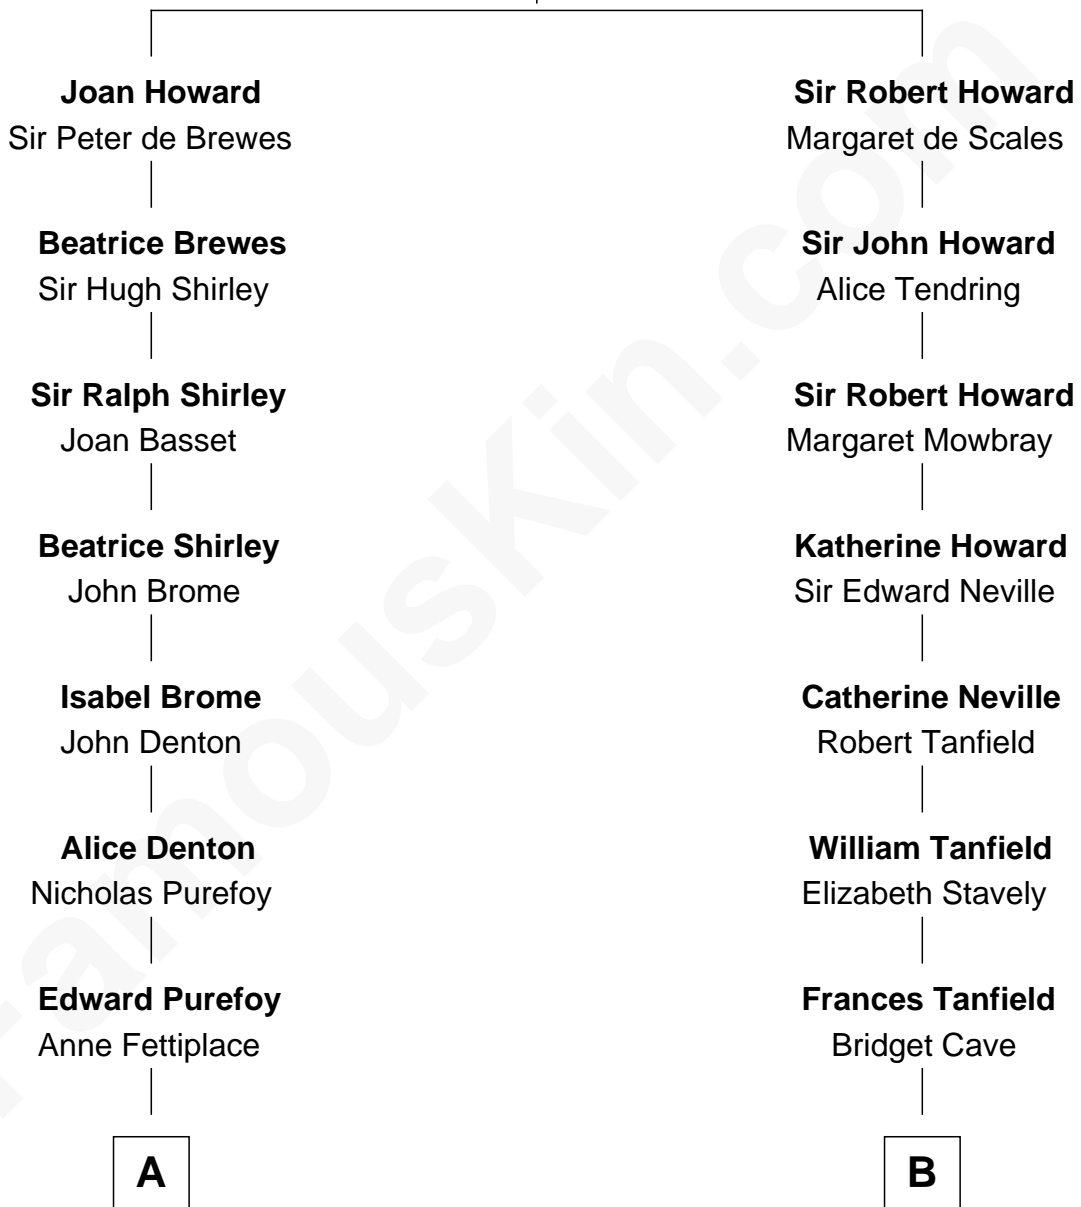

FamousKin.com

Relationship Chart of

Kyra Sedgwick

TV and Movie Actress

15th cousin 6 times removed of

Henry Lee III

9th Governor of Virginia

Sir John Howard

Alice de Bois

C

—
Susanna Shaw
Robert Bowne Minturn

—
Sarah May Minturn
Henry Dwight Sedgwick

—
Robert Minturn Sedgwick
Helen Peabody

—
Henry Dwight Sedgwick
Patricia Ann Rosenwald

—
Kyra Sedgwick
TV and Movie Actress