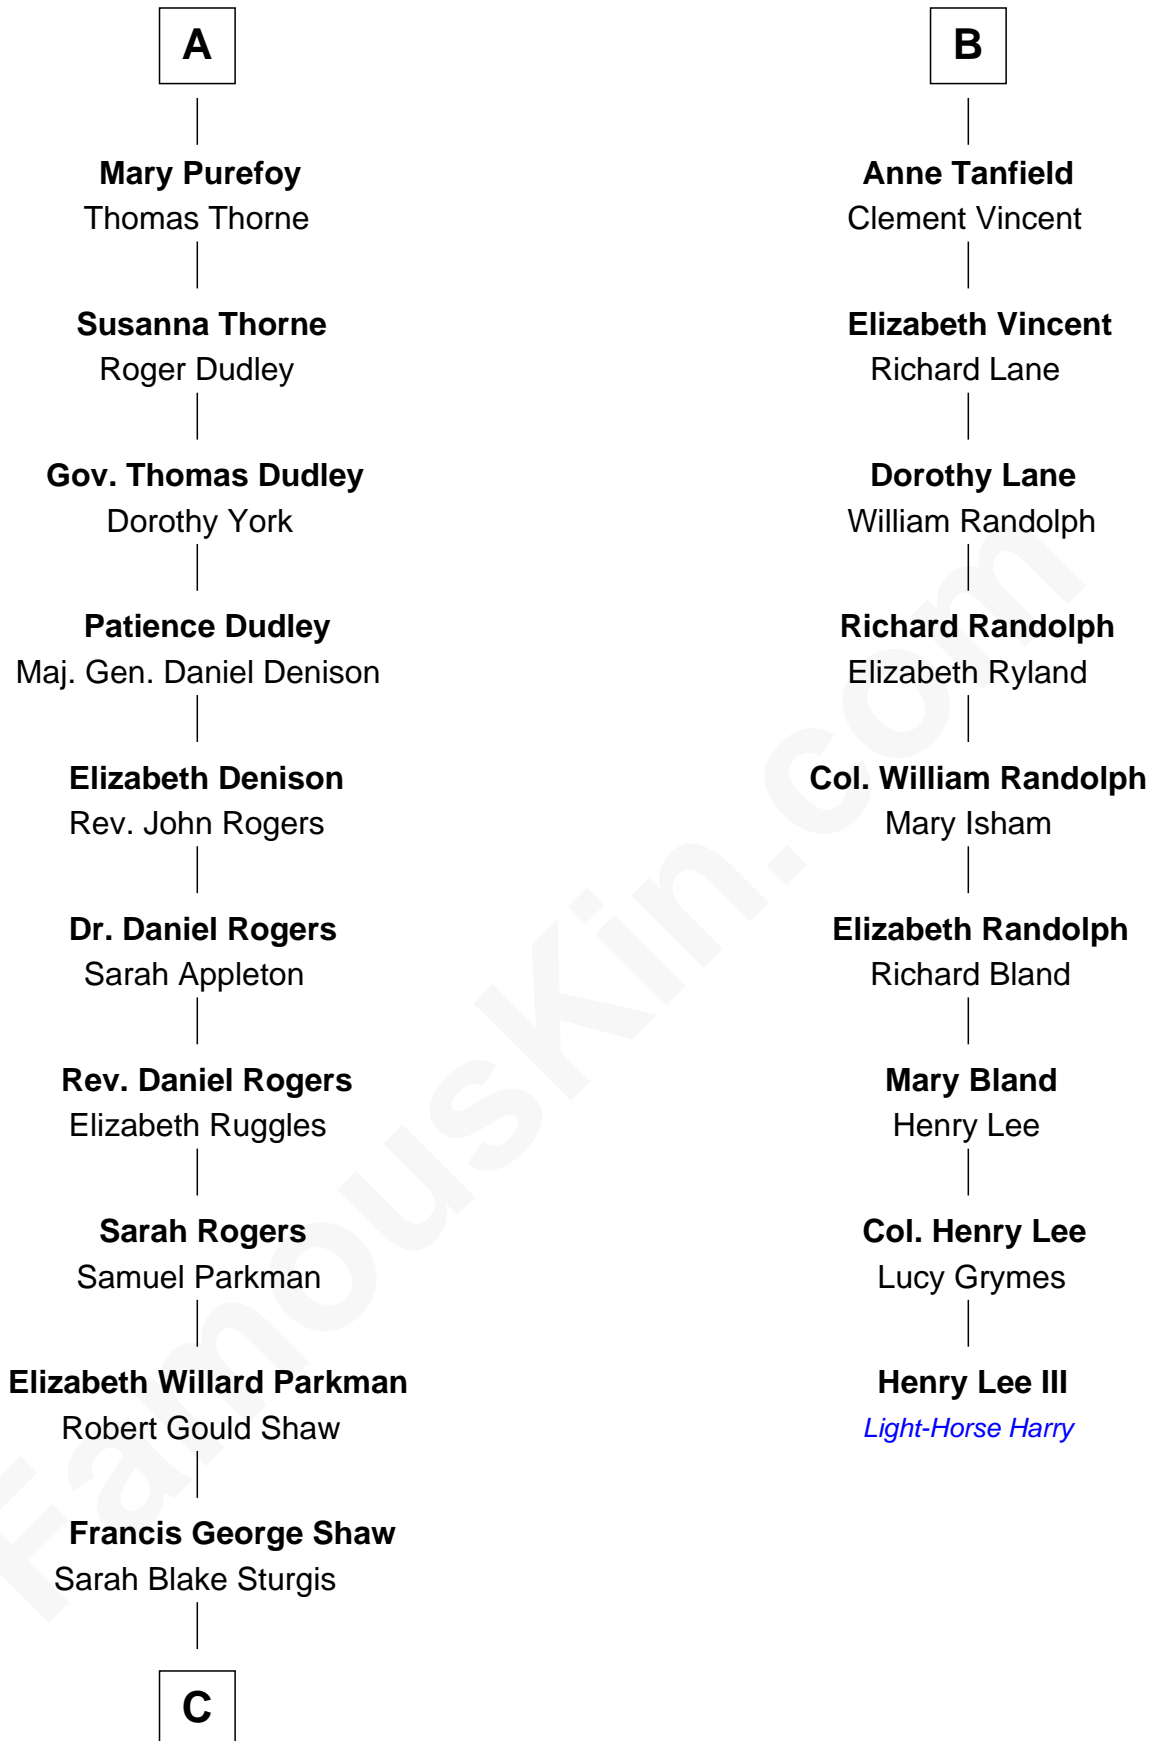

FamousKin.com

Relationship Chart of

Kyra Sedgwick

TV and Movie Actress

15th cousin 6 times removed of

Henry Lee III

9th Governor of Virginia

Sir John Howard

Alice de Bois

C

—
Susanna Shaw
Robert Bowne Minturn

—
Sarah May Minturn
Henry Dwight Sedgwick

—
Robert Minturn Sedgwick
Helen Peabody

—
Henry Dwight Sedgwick
Patricia Ann Rosenwald

—
Kyra Sedgwick
TV and Movie Actress