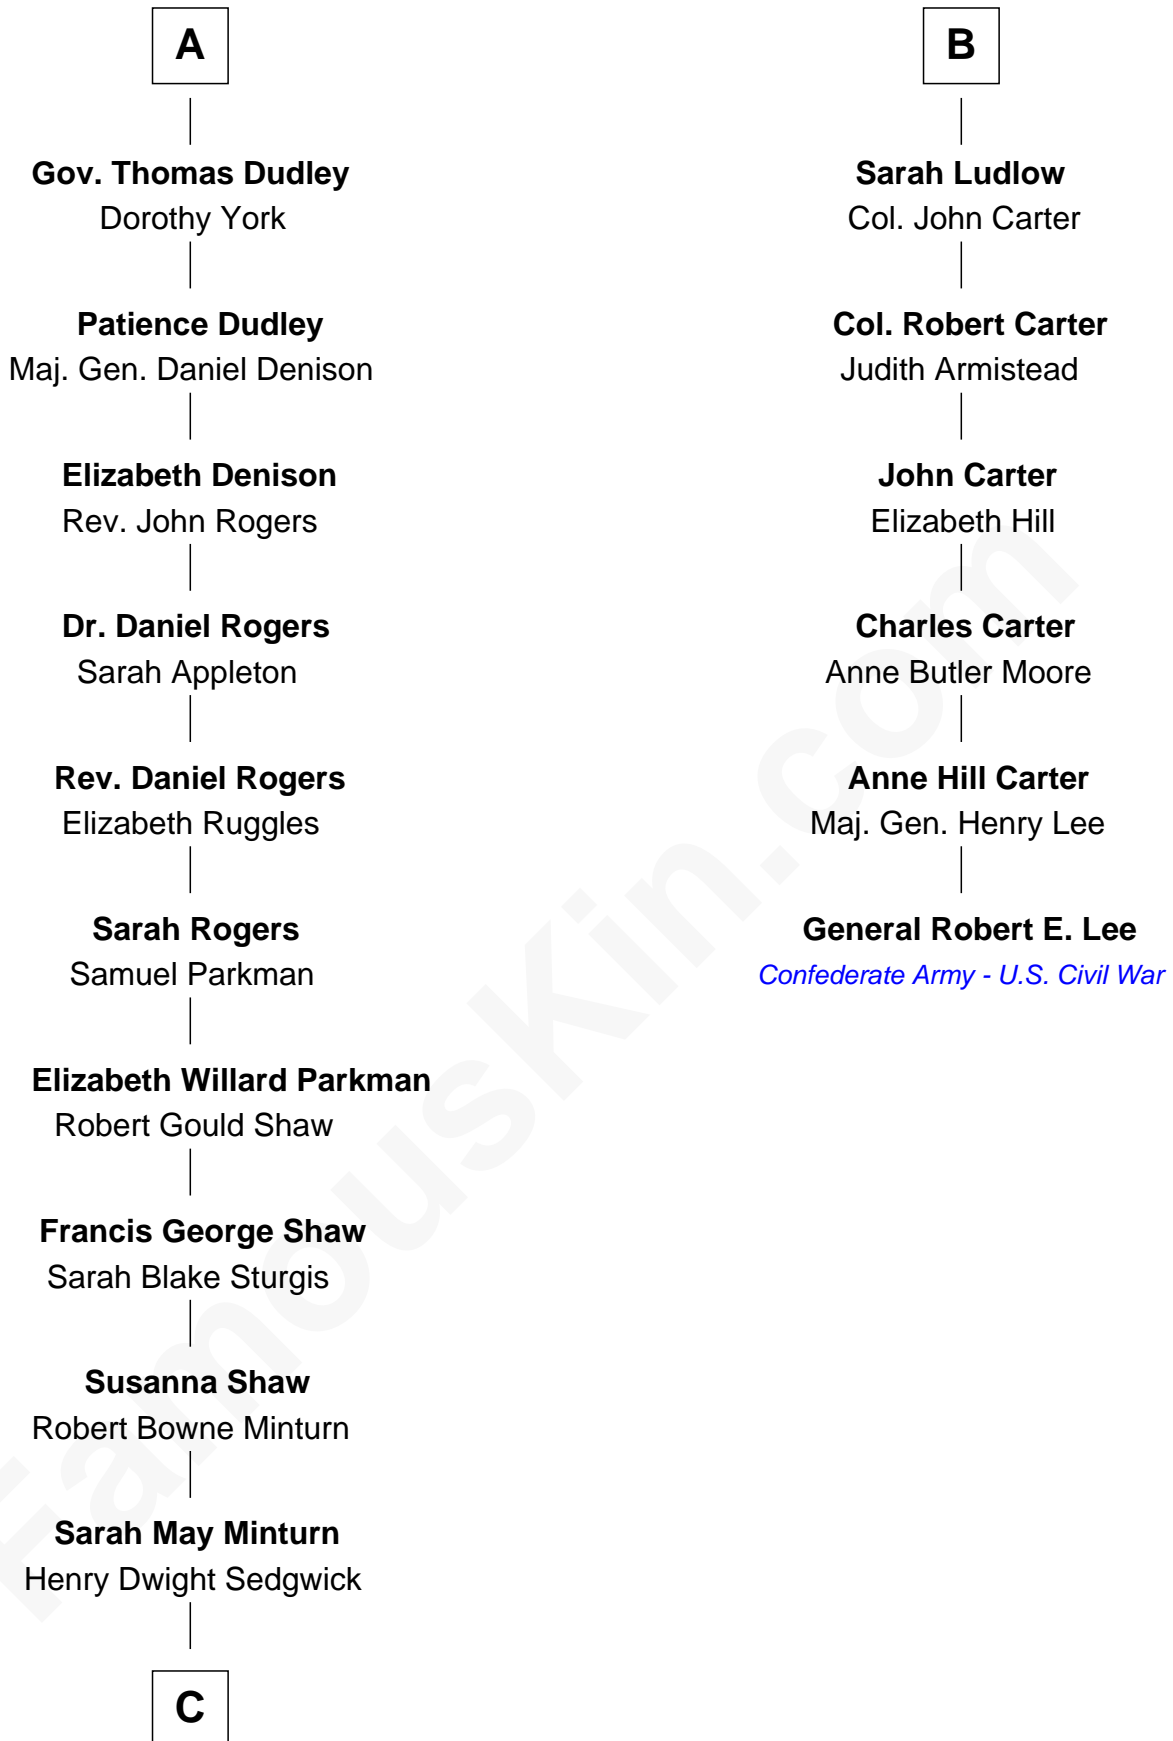

FamousKin.com Relationship Chart of

Kyra Sedgwick

TV and Movie Actress

12th cousin 7 times removed of

General Robert E. Lee

Confederate Army - U.S. Civil War

Sir Walter Blount

Sancha de Ayala

Edith Windsor

George Ludlow

Thomas Ludlow

Jane Pyle

Gabriel Ludlow

Phillis -----

B

C