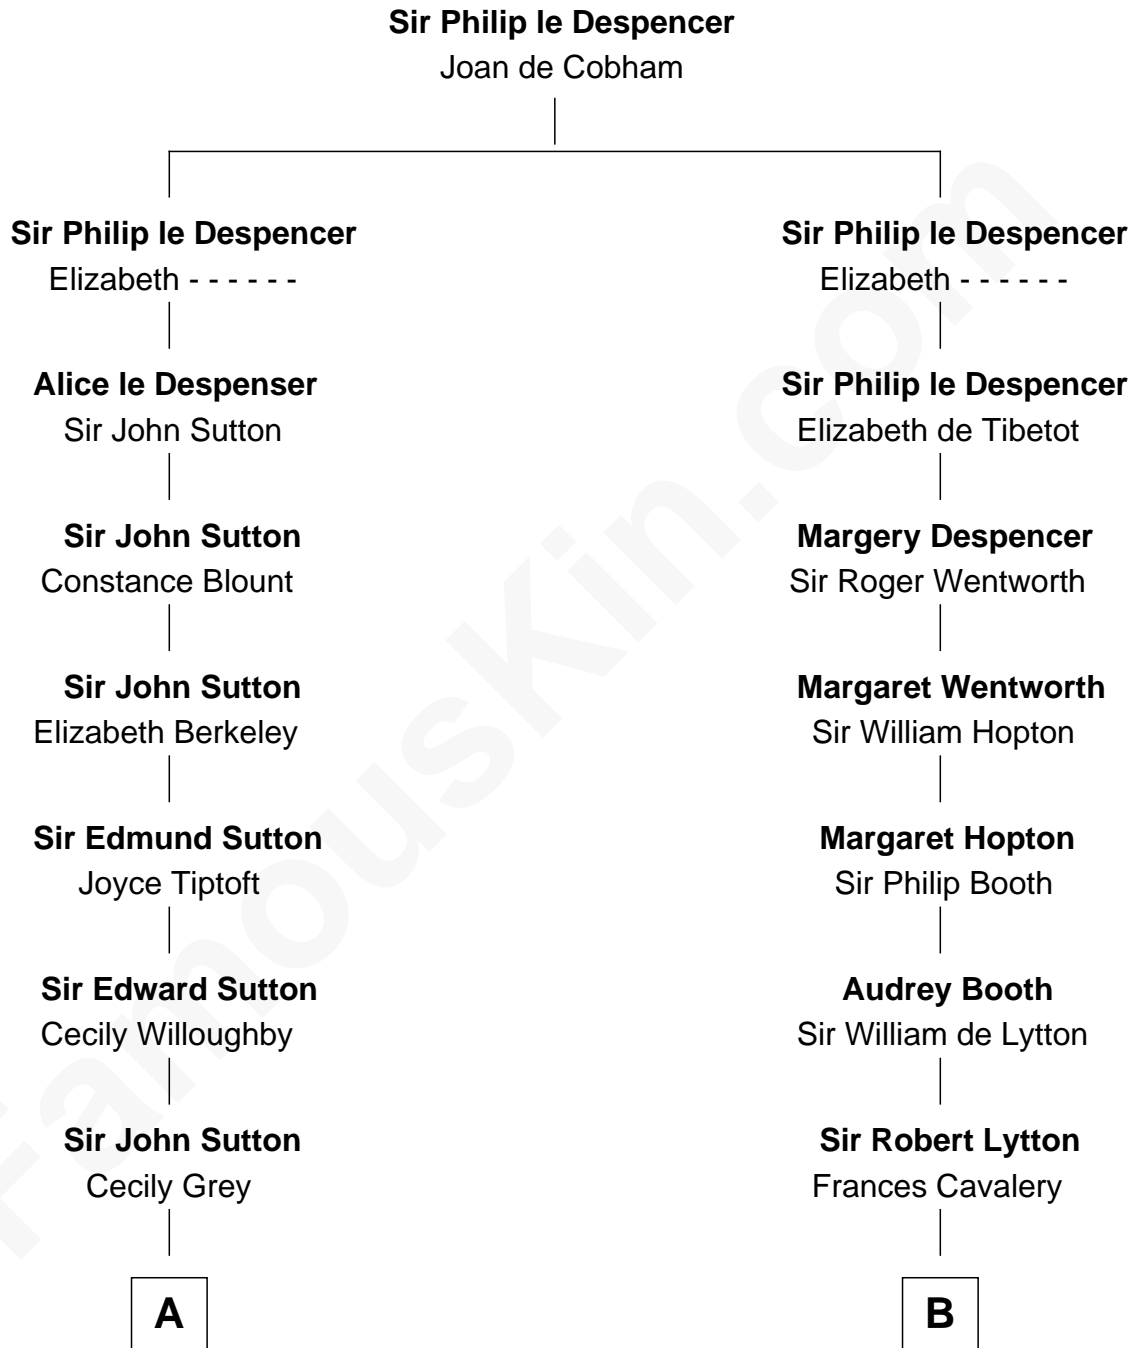

# FamousKin.com Relationship Chart of

**Kyra Sedgwick**

*TV and Movie Actress*

16th cousin 5 times removed of

**General Robert E. Lee**

*Confederate Army - U.S. Civil War*

**C**

—  
**Susanna Shaw**  
Robert Bowne Minturn

—  
**Sarah May Minturn**  
Henry Dwight Sedgwick

—  
**Robert Minturn Sedgwick**  
Helen Peabody

—  
**Henry Dwight Sedgwick**  
Patricia Ann Rosenwald

—  
**Kyra Sedgwick**  
*TV and Movie Actress*

FamousKin.com