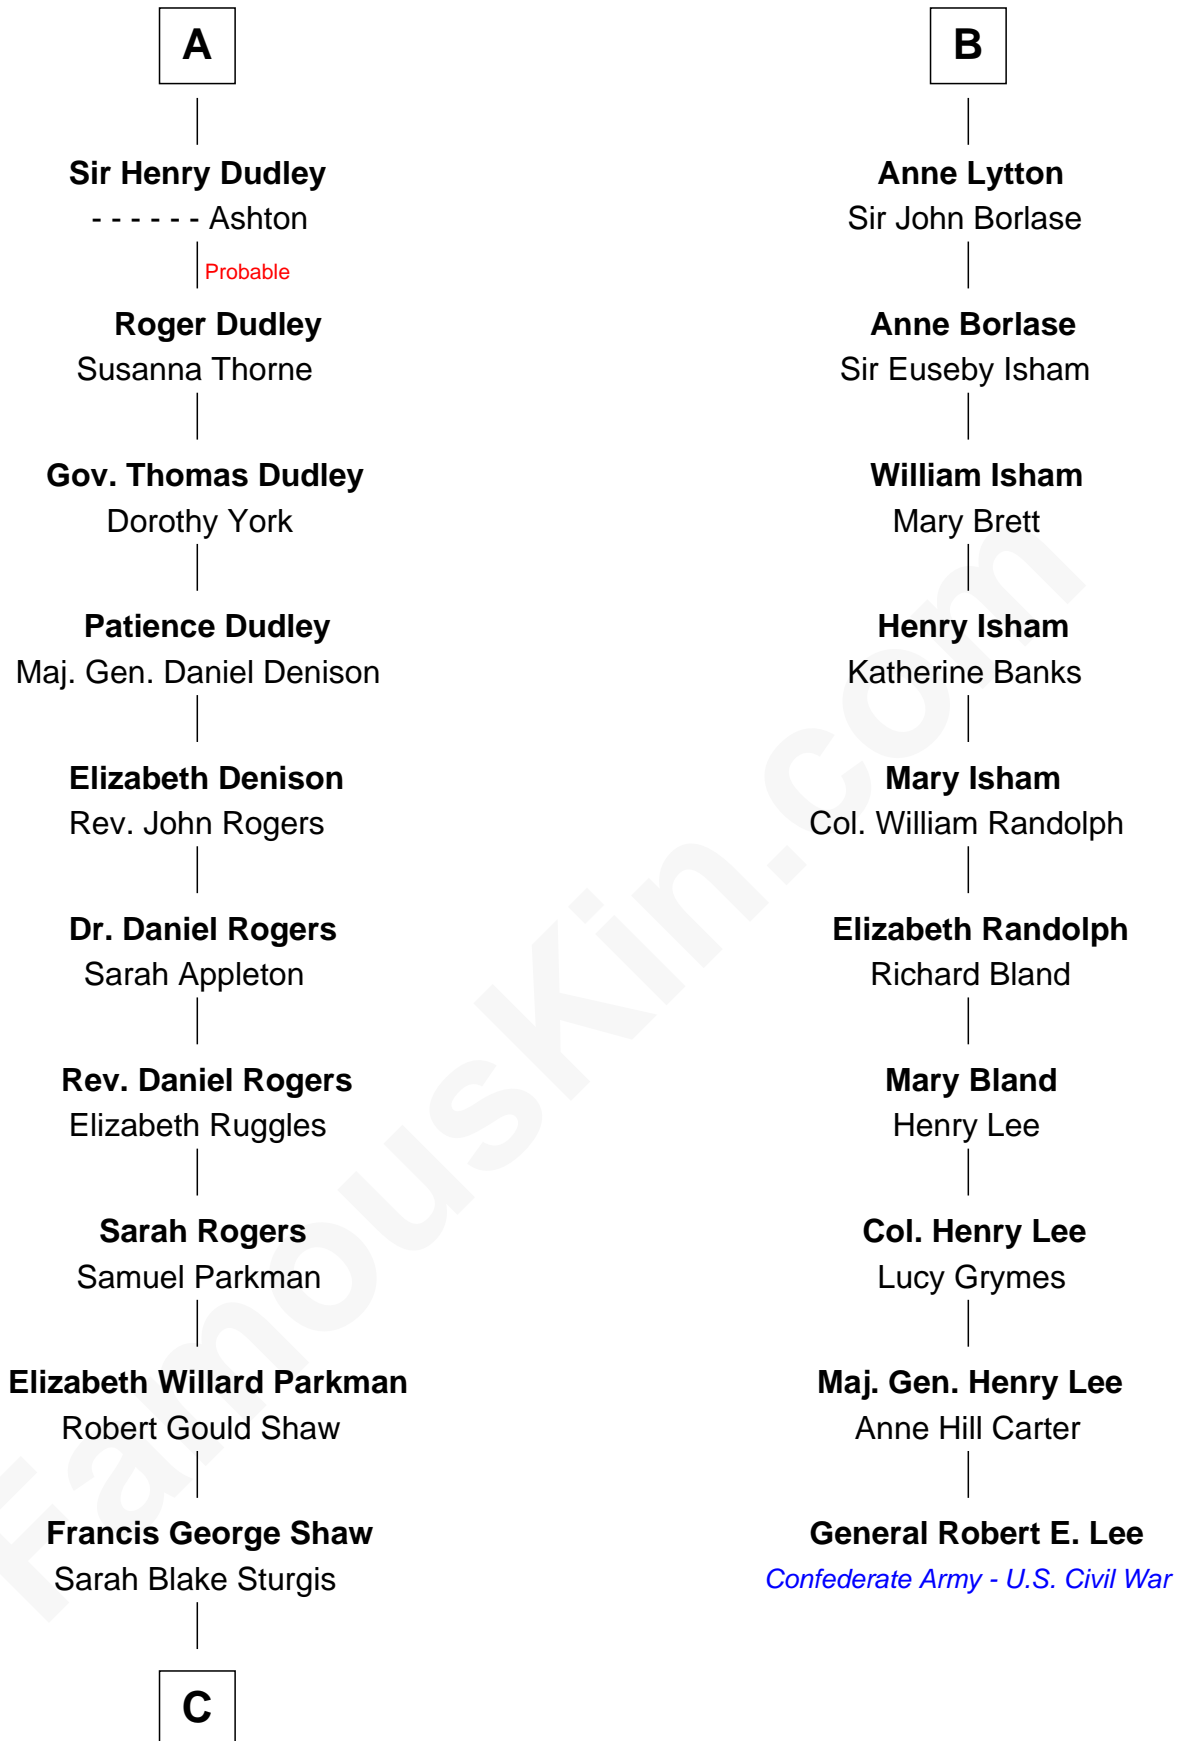

# FamousKin.com Relationship Chart of

**Kyra Sedgwick**

*TV and Movie Actress*

16th cousin 5 times removed of

**General Robert E. Lee**

*Confederate Army - U.S. Civil War*

**C**

—  
**Susanna Shaw**  
Robert Bowne Minturn

—  
**Sarah May Minturn**  
Henry Dwight Sedgwick

—  
**Robert Minturn Sedgwick**  
Helen Peabody

—  
**Henry Dwight Sedgwick**  
Patricia Ann Rosenwald

—  
**Kyra Sedgwick**  
*TV and Movie Actress*

FamousKin.com