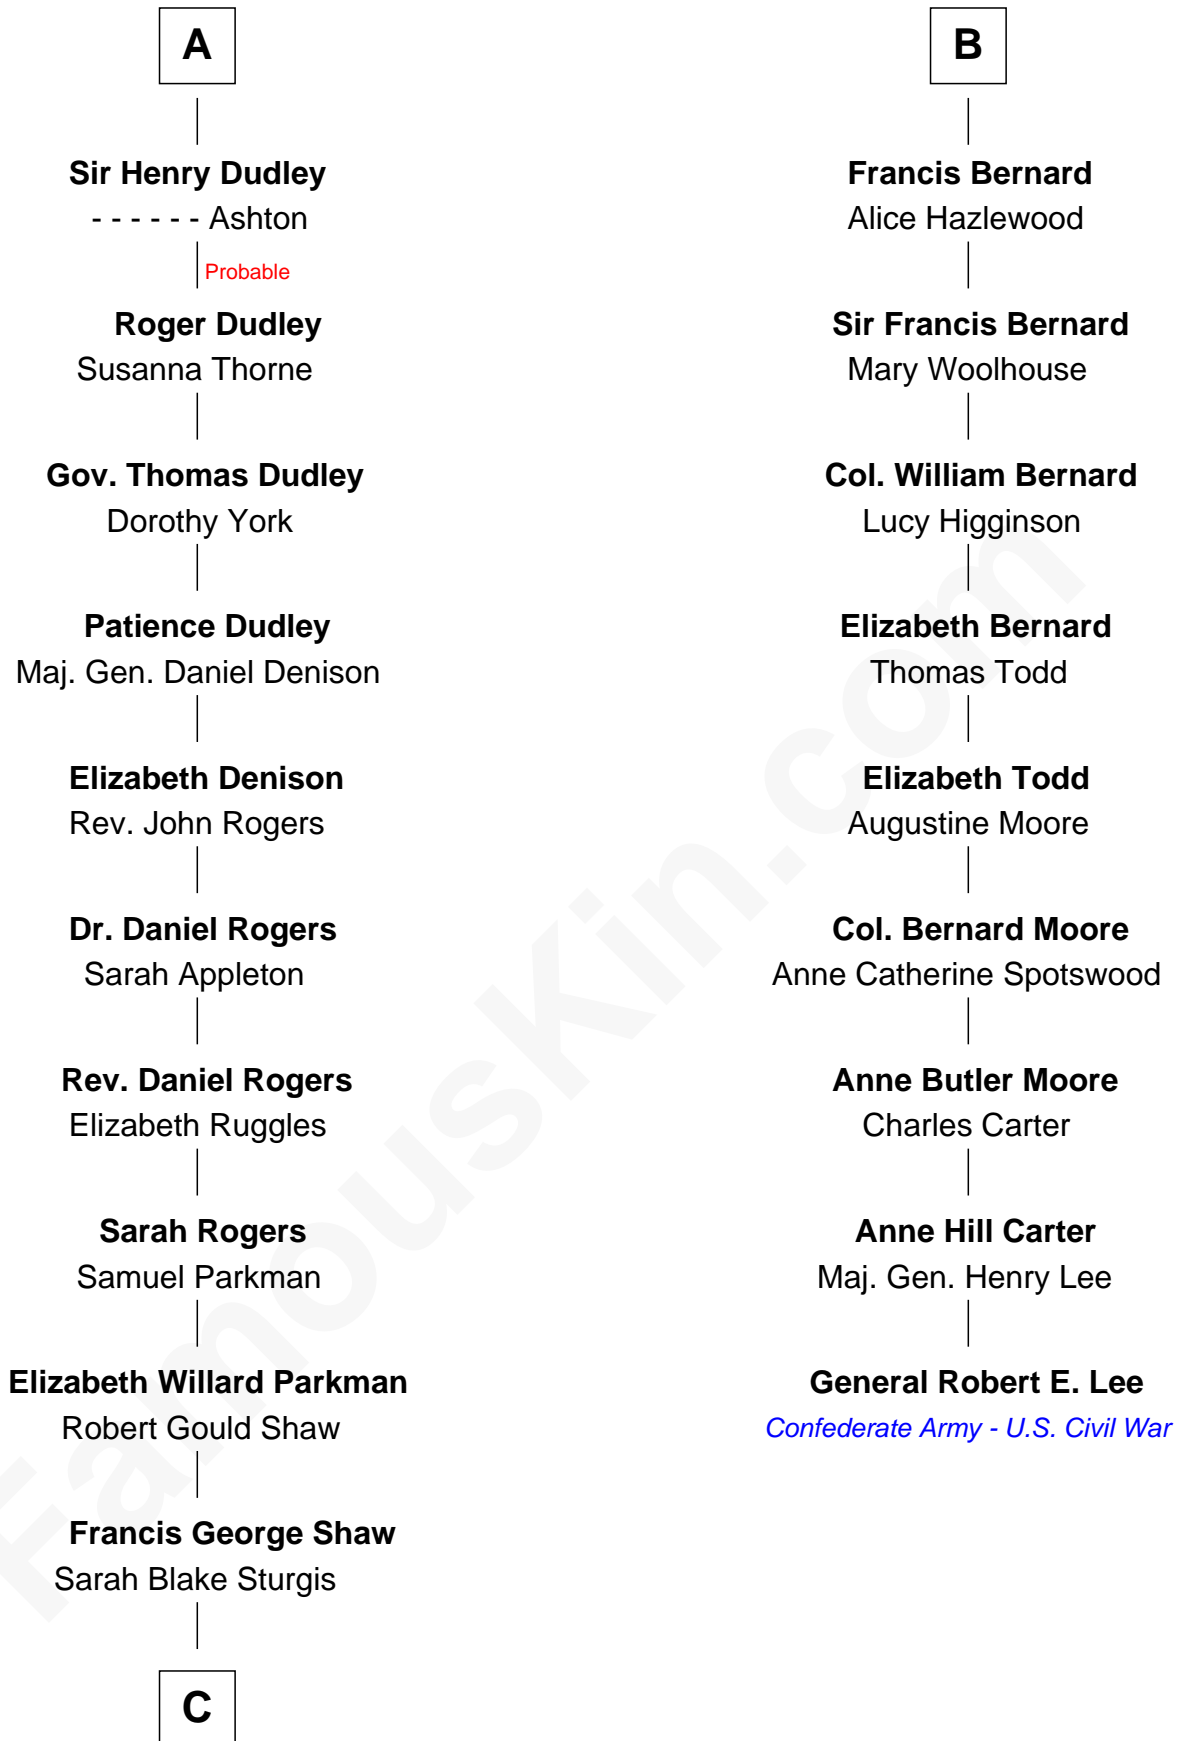

# FamousKin.com Relationship Chart of

**Kyra Sedgwick**

*TV and Movie Actress*

15th cousin 6 times removed of

**General Robert E. Lee**

*Confederate Army - U.S. Civil War*

**C**

—  
**Susanna Shaw**

Robert Bowne Minturn

—  
**Sarah May Minturn**

Henry Dwight Sedgwick

—  
**Robert Minturn Sedgwick**

Helen Peabody

—  
**Henry Dwight Sedgwick**

Patricia Ann Rosenwald

—  
**Kyra Sedgwick**

*TV and Movie Actress*