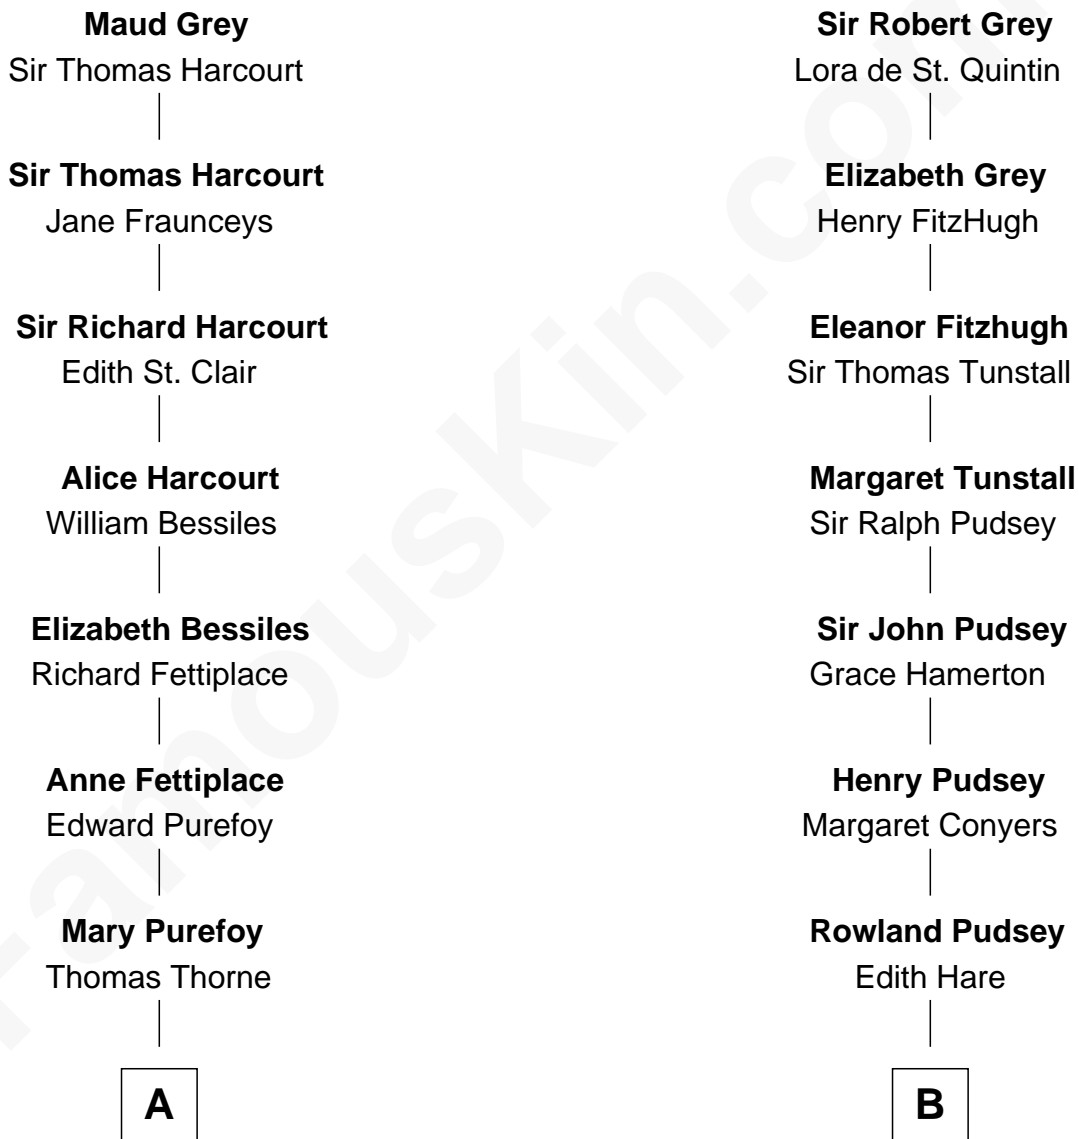

Sir John Grey

Avice Marmion