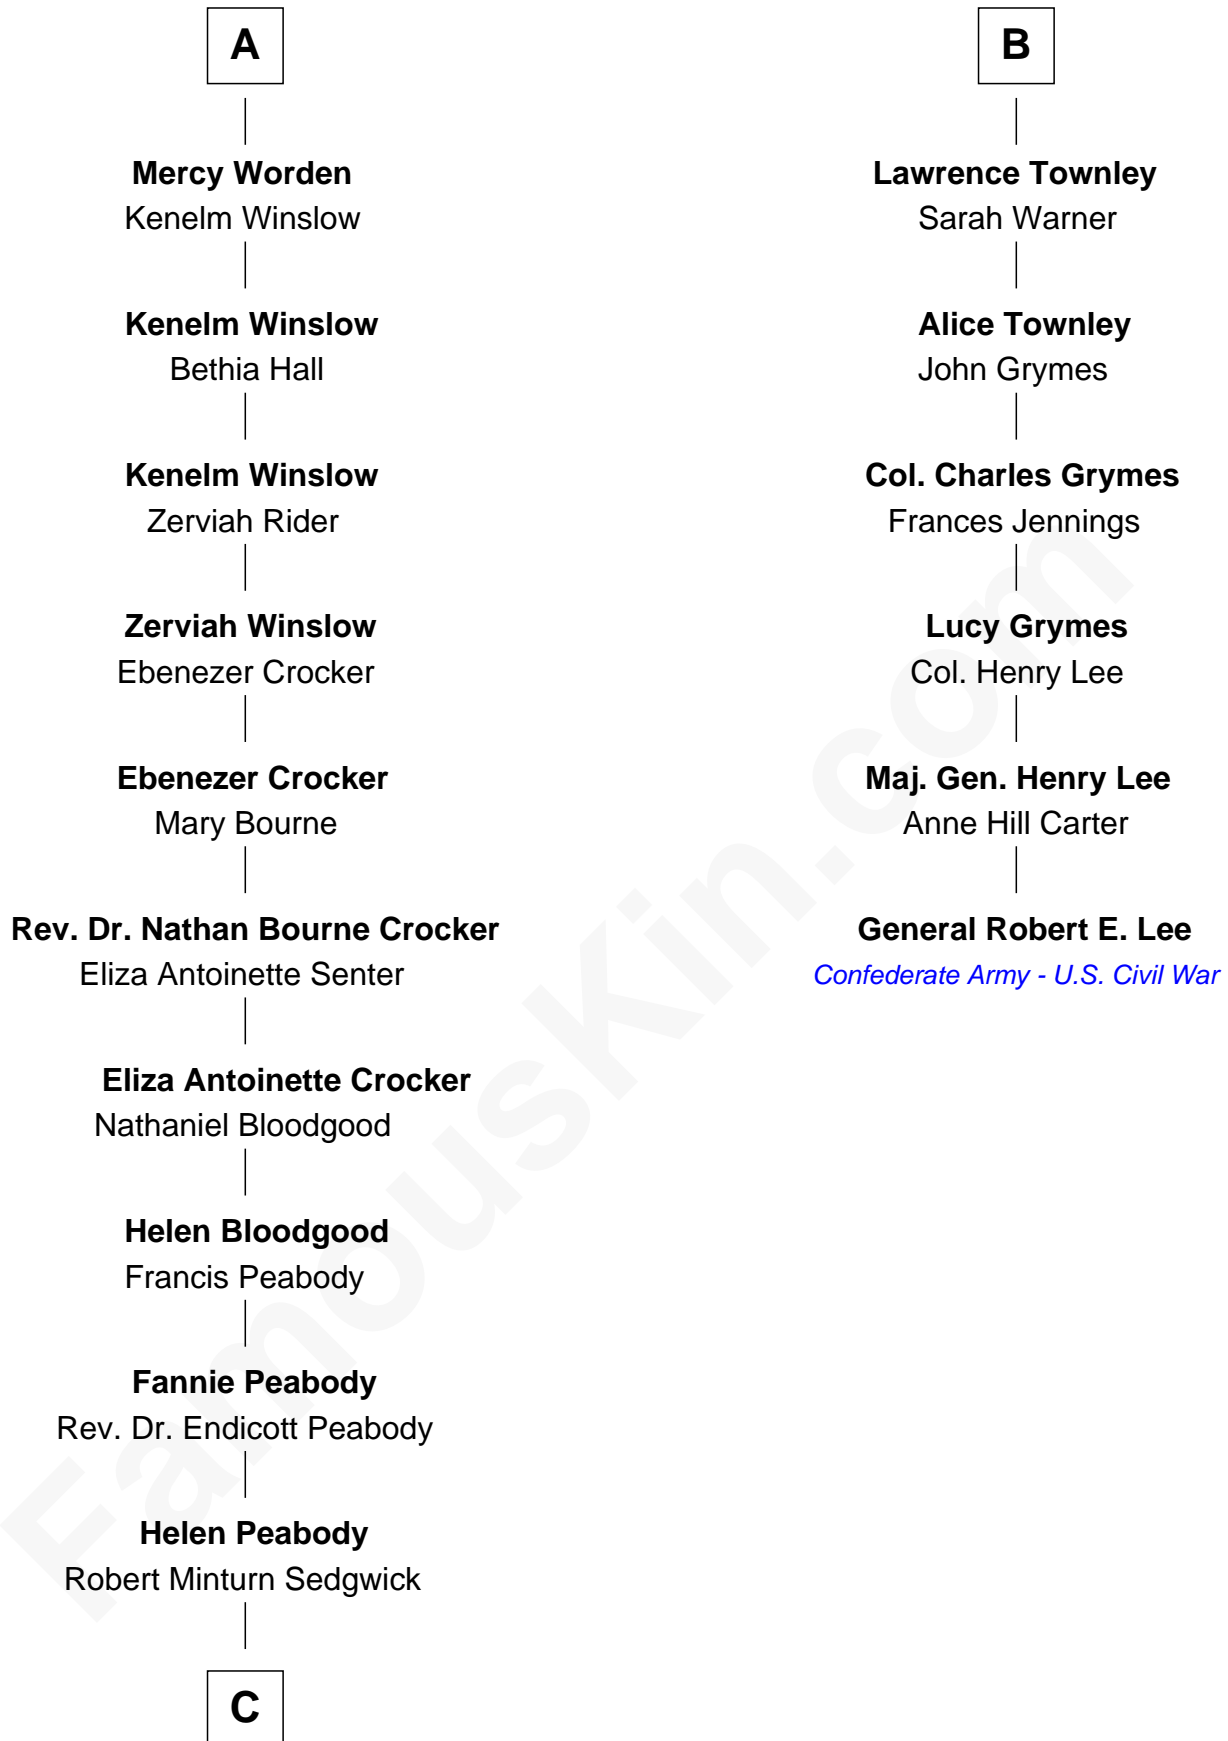

# FamousKin.com Relationship Chart of

**Kyra Sedgwick**

*TV and Movie Actress*

12th cousin 6 times removed of

**General Robert E. Lee**

*Confederate Army - U.S. Civil War*

**C**

Henry Dwight Sedgwick

Patricia Ann Rosenwald

**Kyra Sedgwick**

*TV and Movie Actress*

FamousKin.com