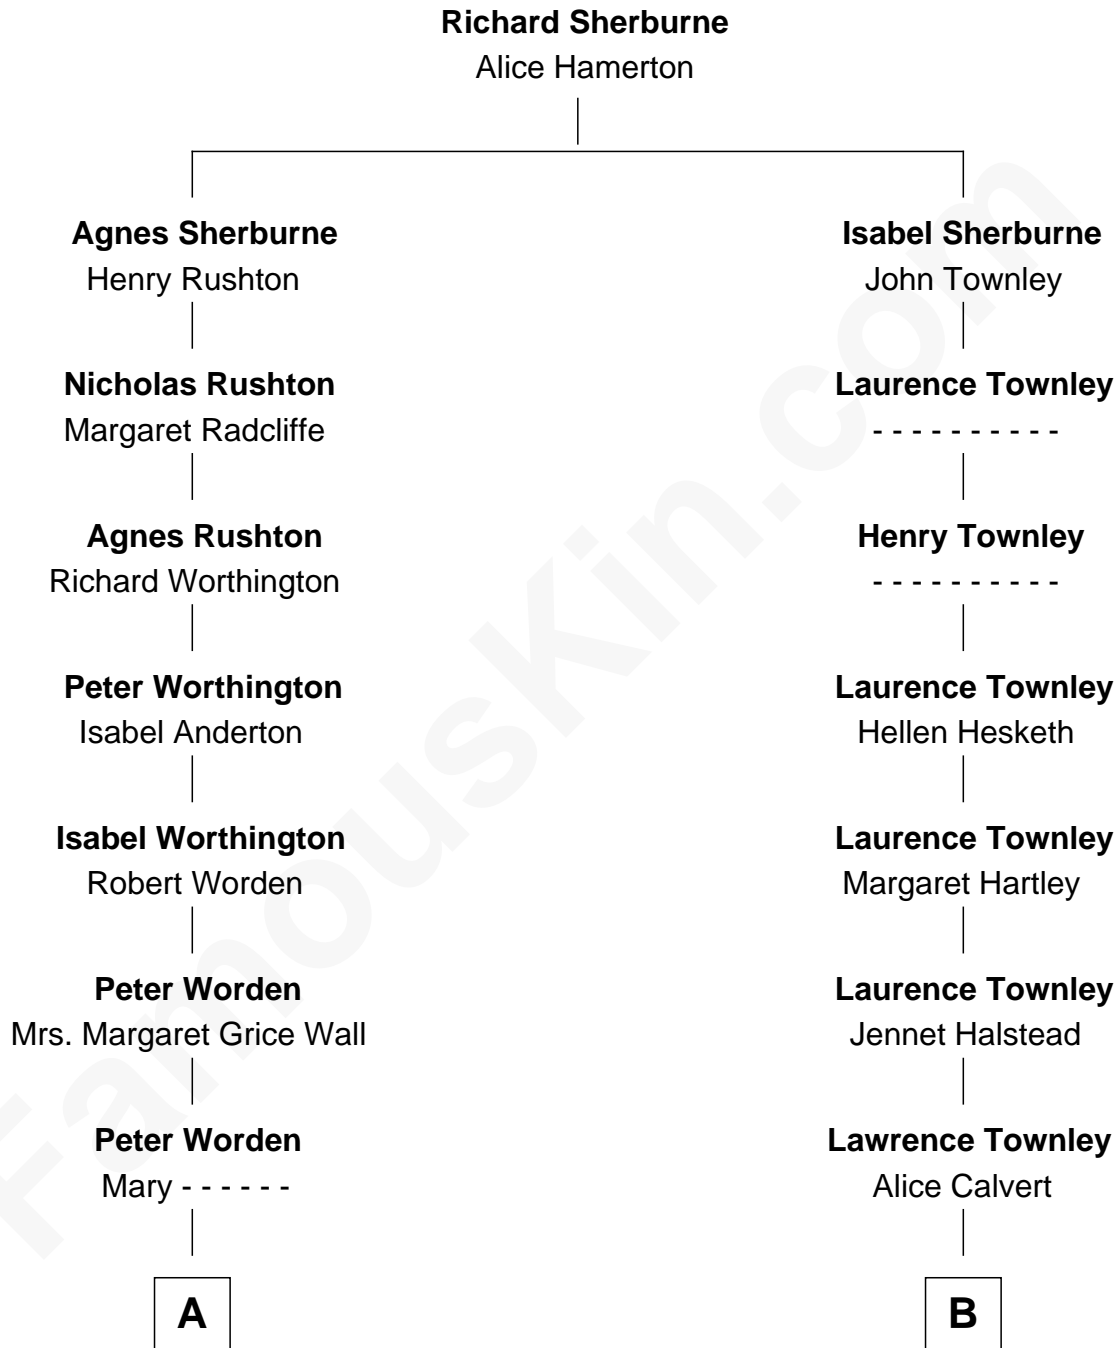

# FamousKin.com Relationship Chart of

**Kyra Sedgwick**

*TV and Movie Actress*

12th cousin 6 times removed of

**General Robert E. Lee**

*Confederate Army - U.S. Civil War*

**C**

Henry Dwight Sedgwick

Patricia Ann Rosenwald

**Kyra Sedgwick**

*TV and Movie Actress*

FamousKin.com