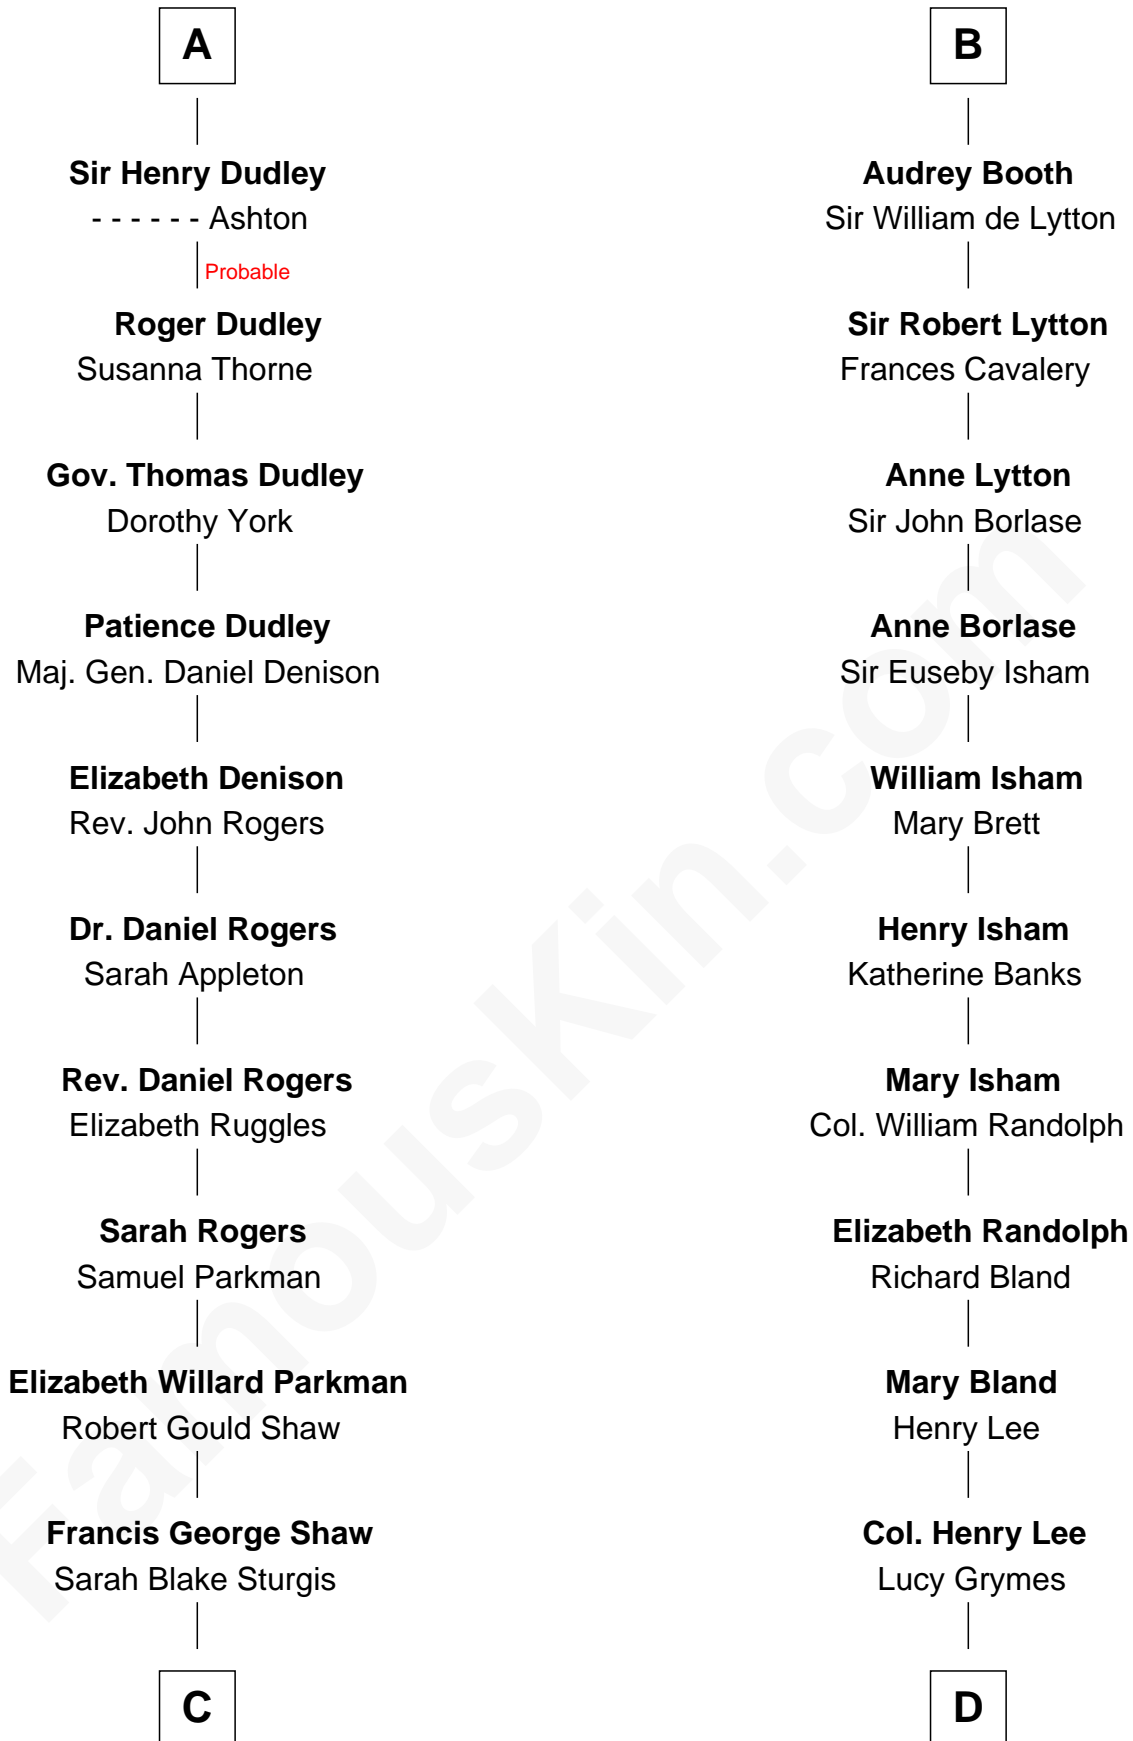

# FamousKin.com Relationship Chart of

**Kyra Sedgwick**

*TV and Movie Actress*

18th cousin 3 times removed of

**General Robert E. Lee**

*Confederate Army - U.S. Civil War*

**Eudo la Zouche**  
Milicent de Cantilupe

**Eve la Zouche**  
Sir Maurice de Berkeley

**Thomas de Berkeley**  
Katherine de Clyvedon

**Sir John Berkeley**  
Elizabeth Betteshorne

**Elizabeth Berkeley**  
Sir John Sutton

**Sir Edmund Sutton**  
Joyce Tiptoft

**Sir Edward Sutton**  
Cecily Willoughby

**Sir John Sutton**  
Cecily Grey

**A**

**Sir William la Zouche**  
Maud Lovel

**Milicent la Zouche**  
Sir William Deincourt

**Margaret Deincourt**  
Sir Robert de Tibetot

**Elizabeth de Tibetot**  
Sir Philip le Despencer

**Margery Despencer**  
Sir Roger Wentworth

**Margaret Wentworth**  
Sir William Hopton

**Margaret Hopton**  
Sir Philip Booth

**B**

**C**

**Susanna Shaw**  
Robert Bowne Minturn