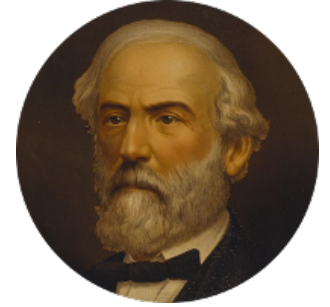

# FamousKin.com Relationship Chart of

**Kyra Sedgwick**

*TV and Movie Actress*

18th cousin 3 times removed of

**General Robert E. Lee**

*Confederate Army - U.S. Civil War*

**Eudo la Zouche**  
Milicent de Cantilupe

**Eve la Zouche**  
Sir Maurice de Berkeley

**Thomas de Berkeley**  
Katherine de Clyvedon

**Sir John Berkeley**  
Elizabeth Betteshorne

**Elizabeth Berkeley**  
Sir John Sutton

**Sir Edmund Sutton**  
Joyce Tiptoft

**Sir Edward Sutton**  
Cecily Willoughby

**Sir John Sutton**  
Cecily Grey

**A**

**Sir William la Zouche**  
Maud Lovel

**Milicent la Zouche**  
Sir William Deincourt

**Margaret Deincourt**  
Sir Robert de Tibetot