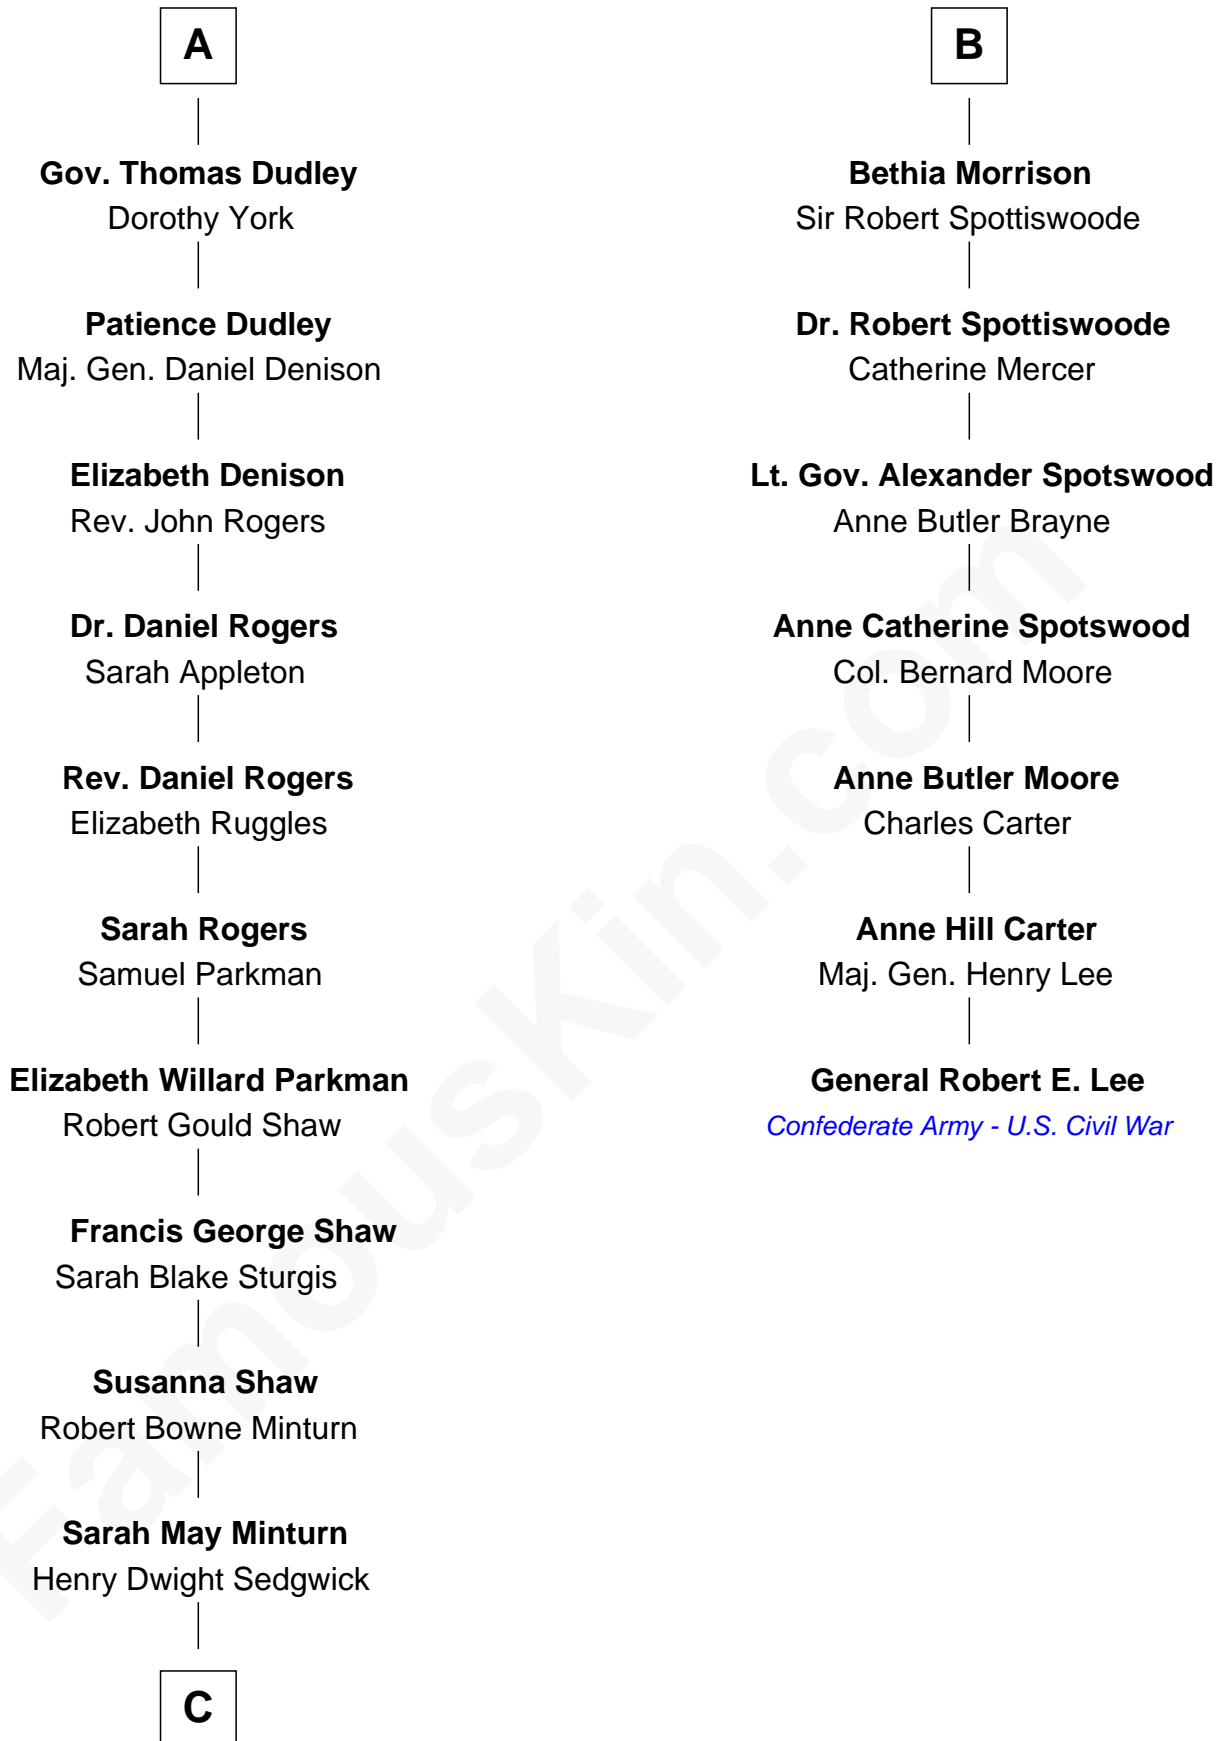

# FamousKin.com Relationship Chart of

**Kyra Sedgwick**

*TV and Movie Actress*

13th cousin 6 times removed of

**General Robert E. Lee**

*Confederate Army - U.S. Civil War*

**Sir Thomas de Holand**

Alice Fitzalan

**C**

Robert Minturn Sedgwick

Helen Peabody

Henry Dwight Sedgwick

Patricia Ann Rosenwald

**Kyra Sedgwick**

*TV and Movie Actress*

FamousKin.com