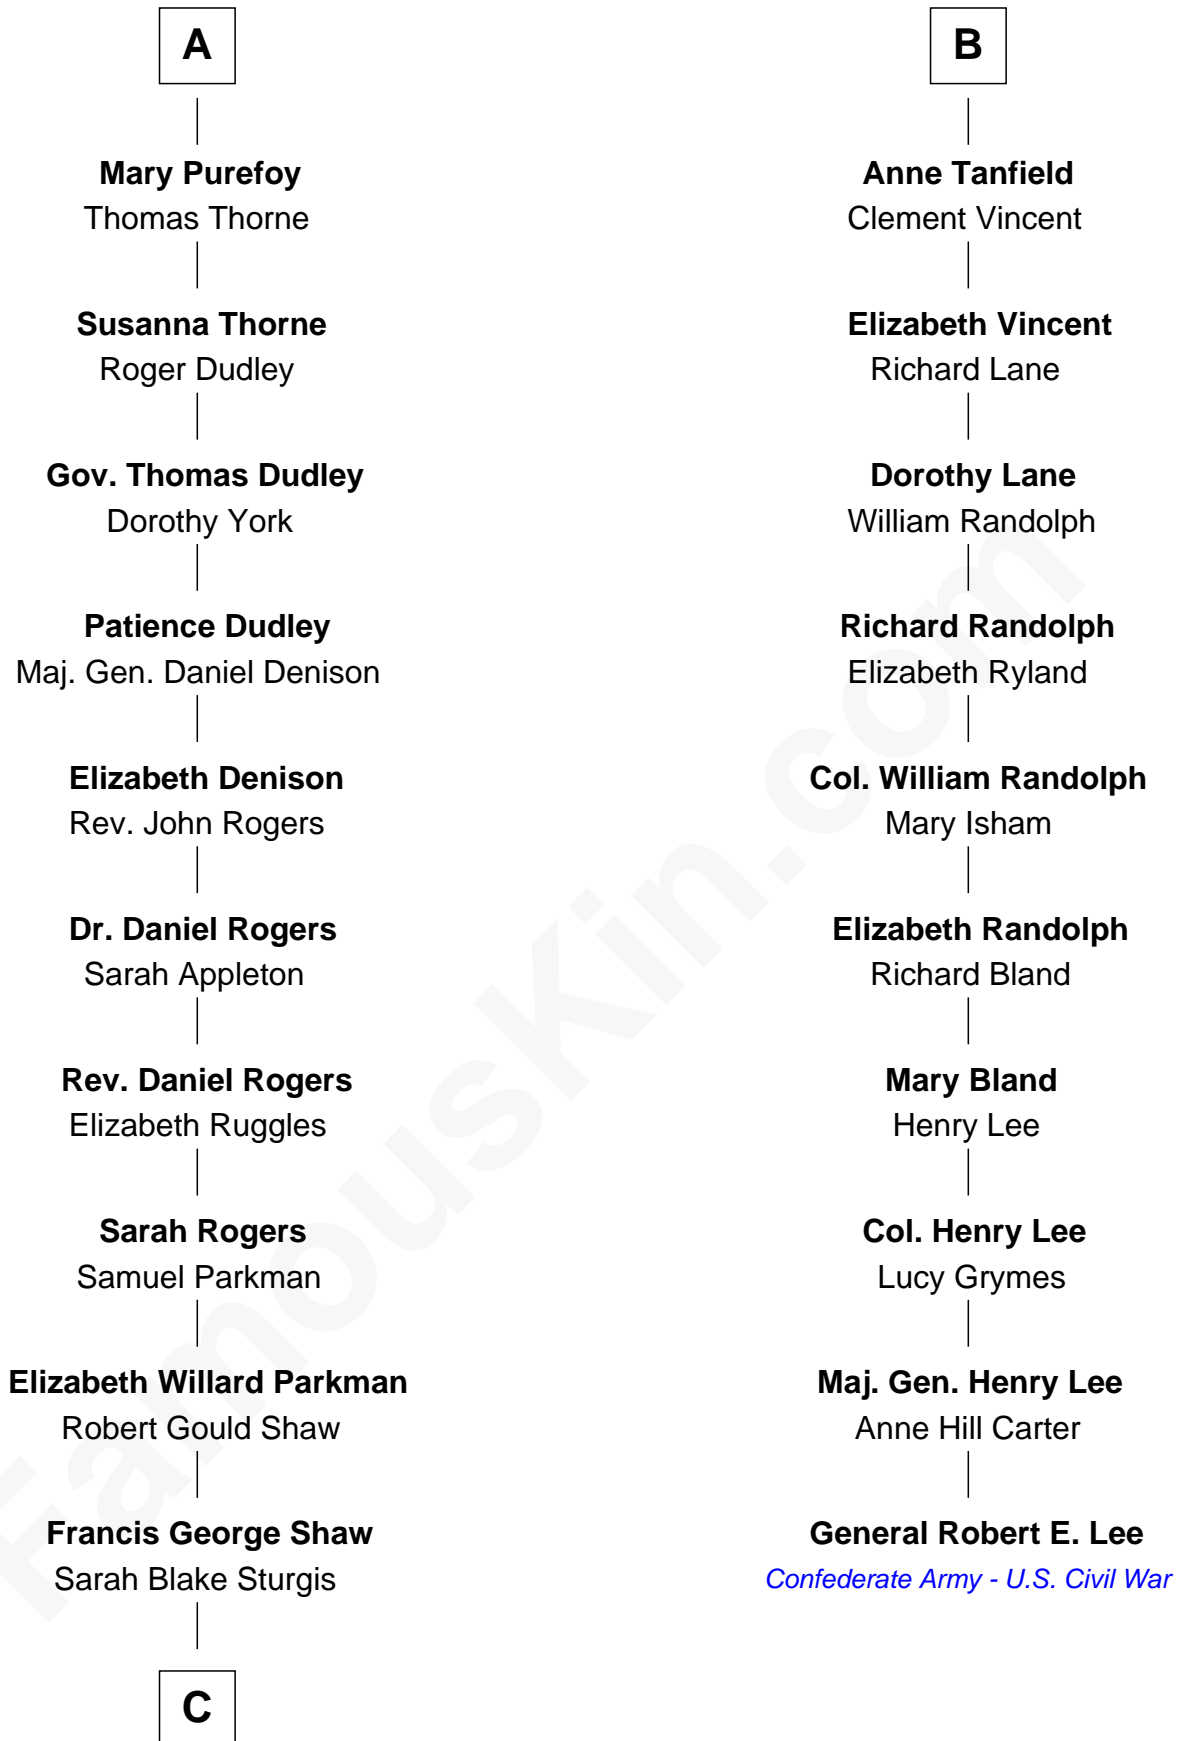

FamousKin.com

Relationship Chart of

Kyra Sedgwick

TV and Movie Actress

16th cousin 5 times removed of

General Robert E. Lee

Confederate Army - U.S. Civil War

Sir John Howard

Alice de Bois

Joan Howard
Sir Peter de Brewes

Beatrice Brewes
Sir Hugh Shirley

Sir Ralph Shirley
Joan Basset

Beatrice Shirley
John Brome

Isabel Brome
John Denton

Alice Denton
Nicholas Purefoy

Edward Purefoy
Anne Fettiplace

A

Sir Robert Howard
Margaret de Scales

Sir John Howard
Alice Tendring

Sir Robert Howard
Margaret Mowbray

Katherine Howard
Sir Edward Neville

Catherine Neville
Robert Tanfield

William Tanfield
Elizabeth Stavely

Frances Tanfield
Bridget Cave

B

C

—
Susanna Shaw

Robert Bowne Minturn

—
Sarah May Minturn

Henry Dwight Sedgwick

—
Robert Minturn Sedgwick