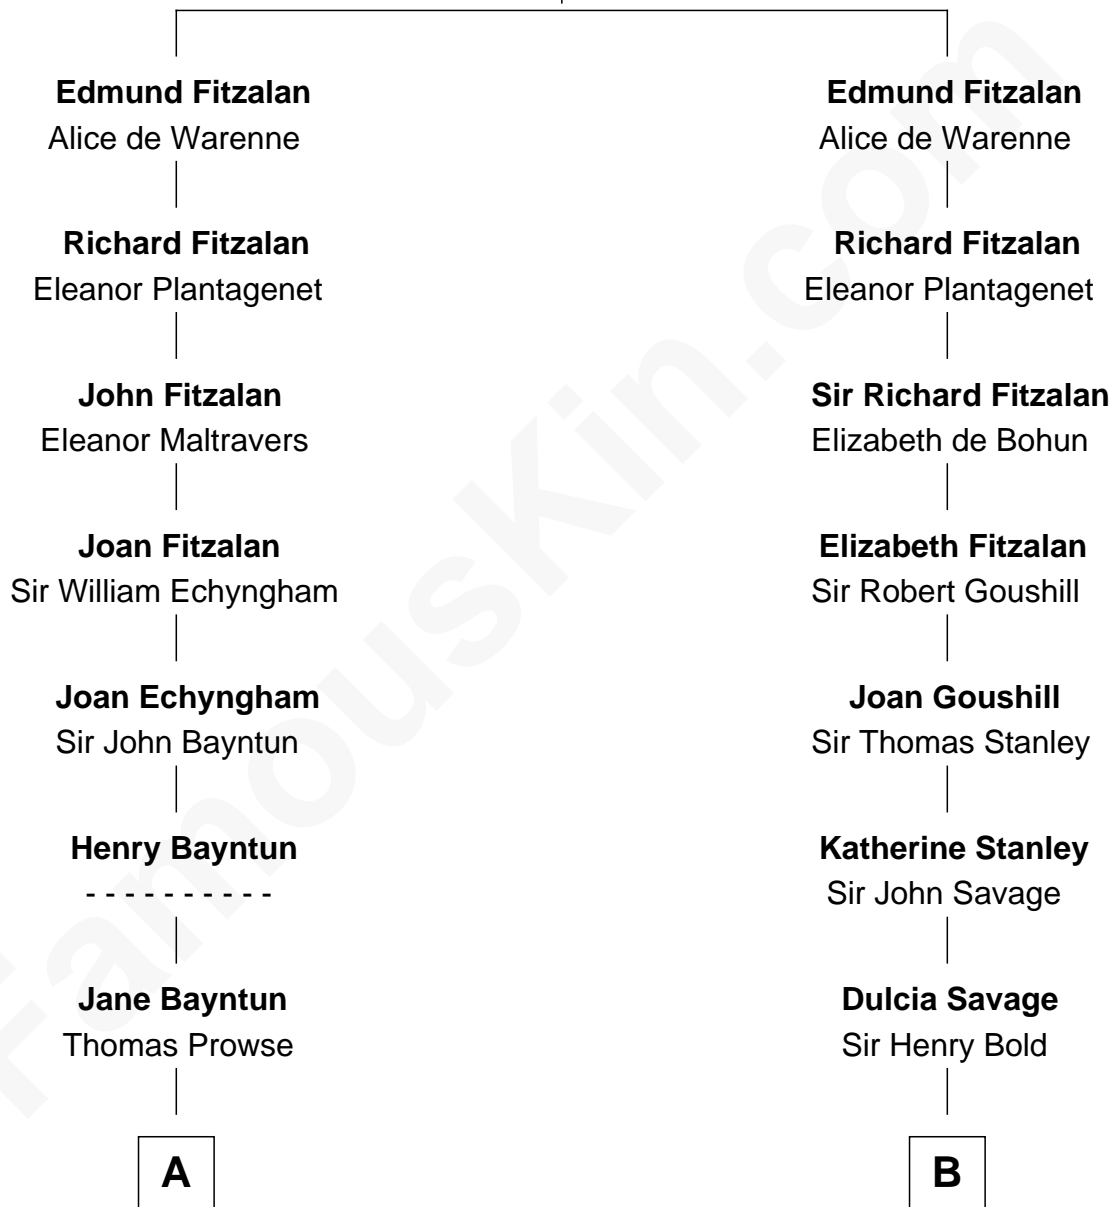

# FamousKin.com Relationship Chart of

**Kyra Sedgwick**

*TV and Movie Actress*

16th cousin 4 times removed of

**General Robert E. Lee**

*Confederate Army - U.S. Civil War*

**Richard Fitzalan**

Alice de Saluzzo

**C**

Rev. Dr. Endicott Peabody

Fannie Peabody

**Helen Peabody**

Robert Minturn Sedgwick

**Henry Dwight Sedgwick**

Patricia Ann Rosenwald

**Kyra Sedgwick**