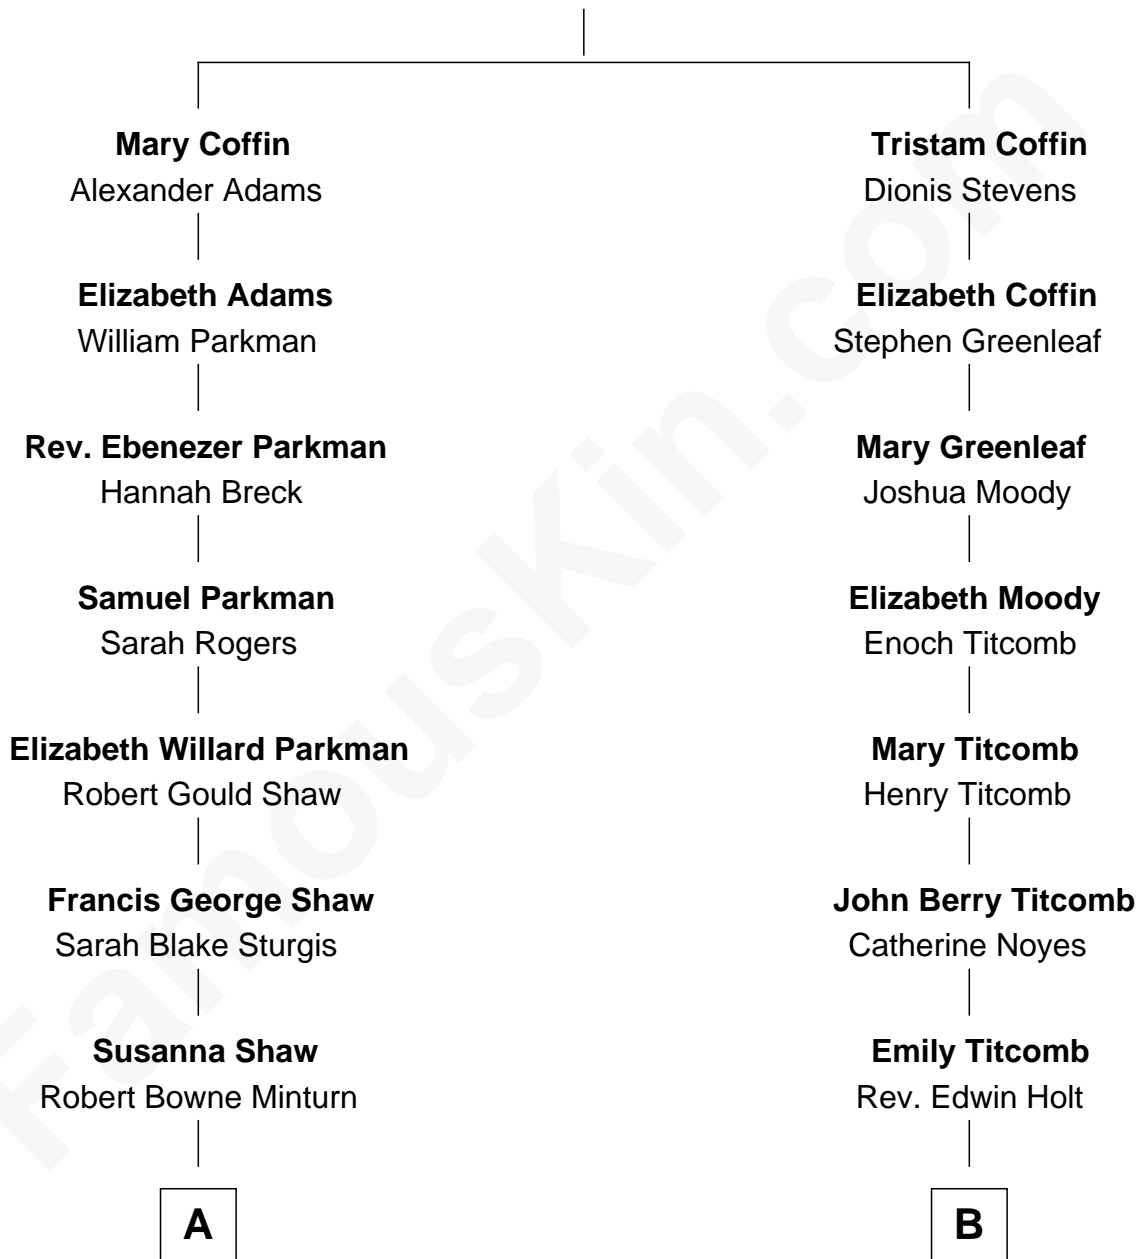

# FamousKin.com Relationship Chart of

**Kyra Sedgwick**

*TV and Movie Actress*

10th cousin 1 time removed of

**Linda Hamilton**

*TV and Movie Actress*

**Peter Coffin**

Joan Kember

**A**

**Sarah May Minturn**  
Henry Dwight Sedgwick

**Robert Minturn Sedgwick**  
Helen Peabody

**Henry Dwight Sedgwick**  
Patricia Ann Rosenwald

**Kyra Sedgwick**  
*TV and Movie Actress*

**B**

**Stephen P. Holt**  
Aurelia Morgan Grimes

**Taylor Holt**  
Frances Kyle

**Dr. Richard Huckstep Holt**  
Mildred Alberta Derby

**Barbara Kyle Holt**  
Dr. Carroll Stanford Hamilton

**Linda Hamilton**  
*TV and Movie Actress*