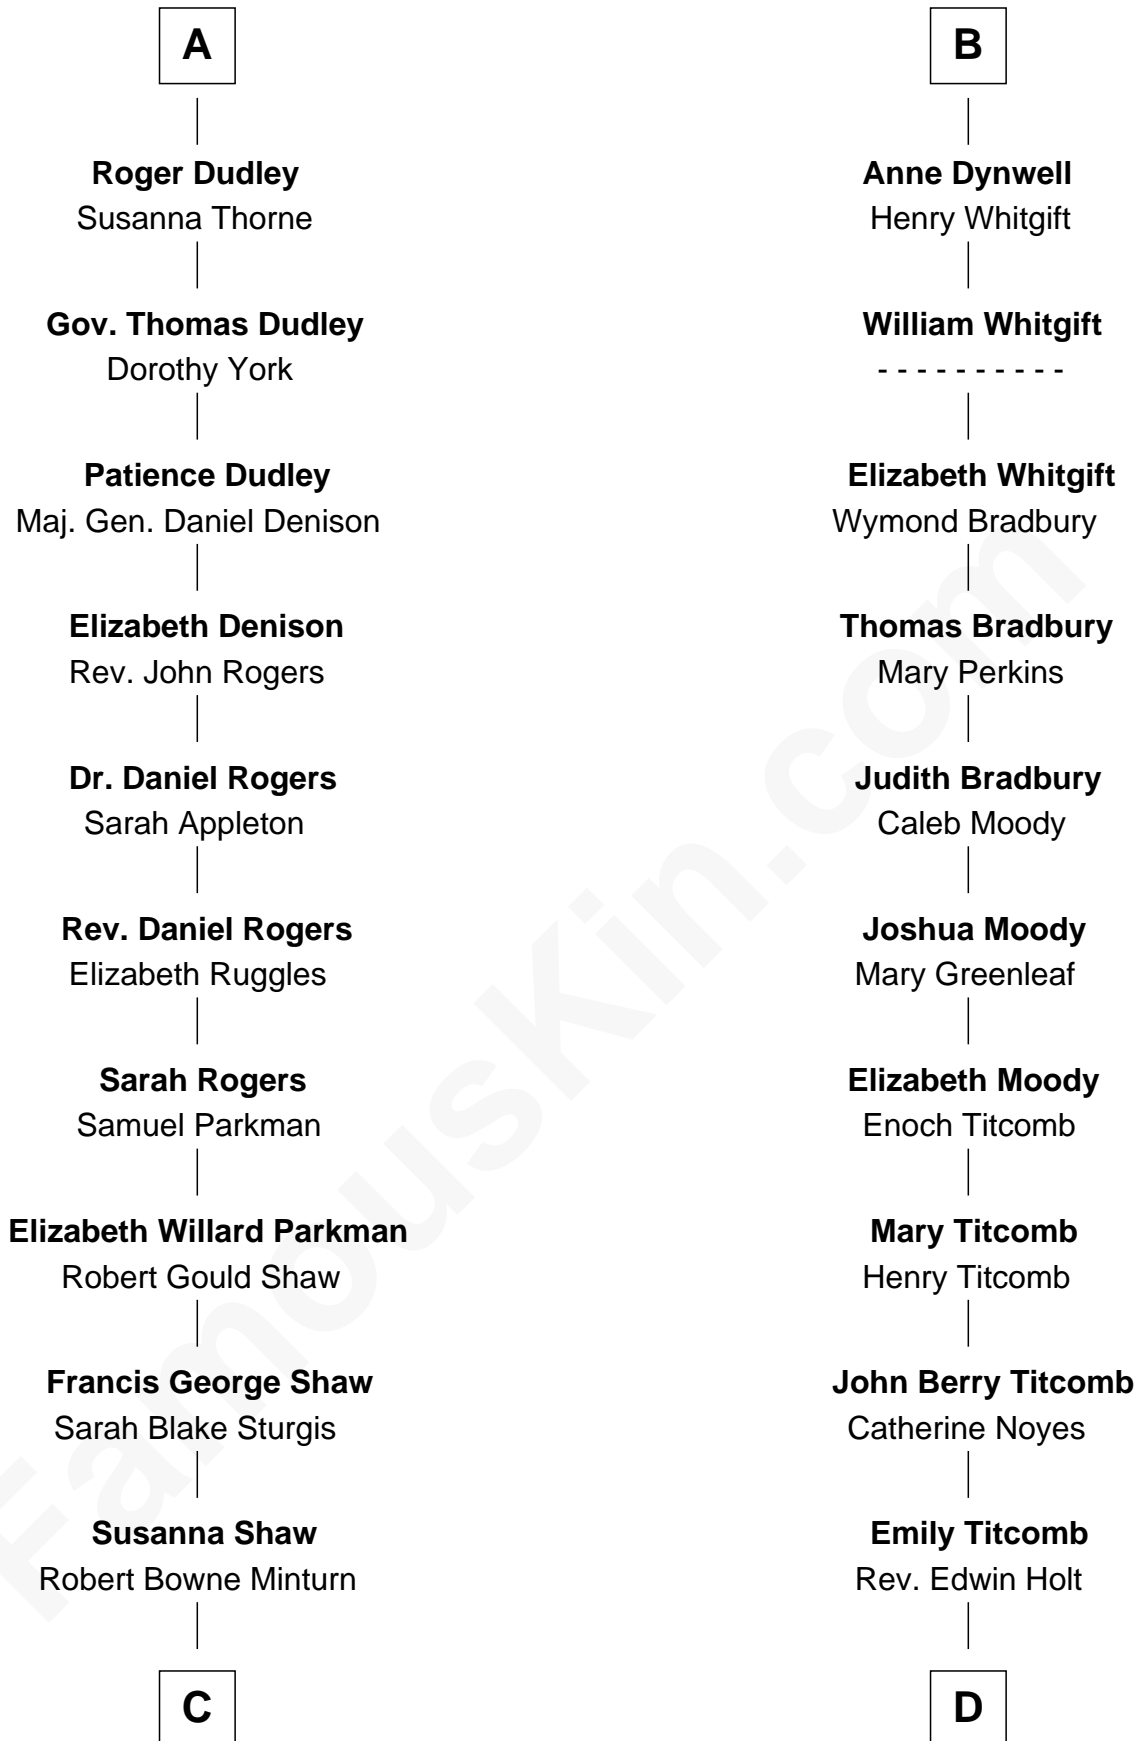

FamousKin.com Relationship Chart of

Kyra Sedgwick

TV and Movie Actress

20th cousin 1 time removed of

Linda Hamilton

TV and Movie Actress

C

Sarah May Minturn
Henry Dwight Sedgwick

Robert Minturn Sedgwick
Helen Peabody

Henry Dwight Sedgwick
Patricia Ann Rosenwald

Kyra Sedgwick
TV and Movie Actress

D

Stephen P. Holt
Aurelia Morgan Grimes

Taylor Holt
Frances Kyle

Dr. Richard Huckstep Holt
Mildred Alberta Derby