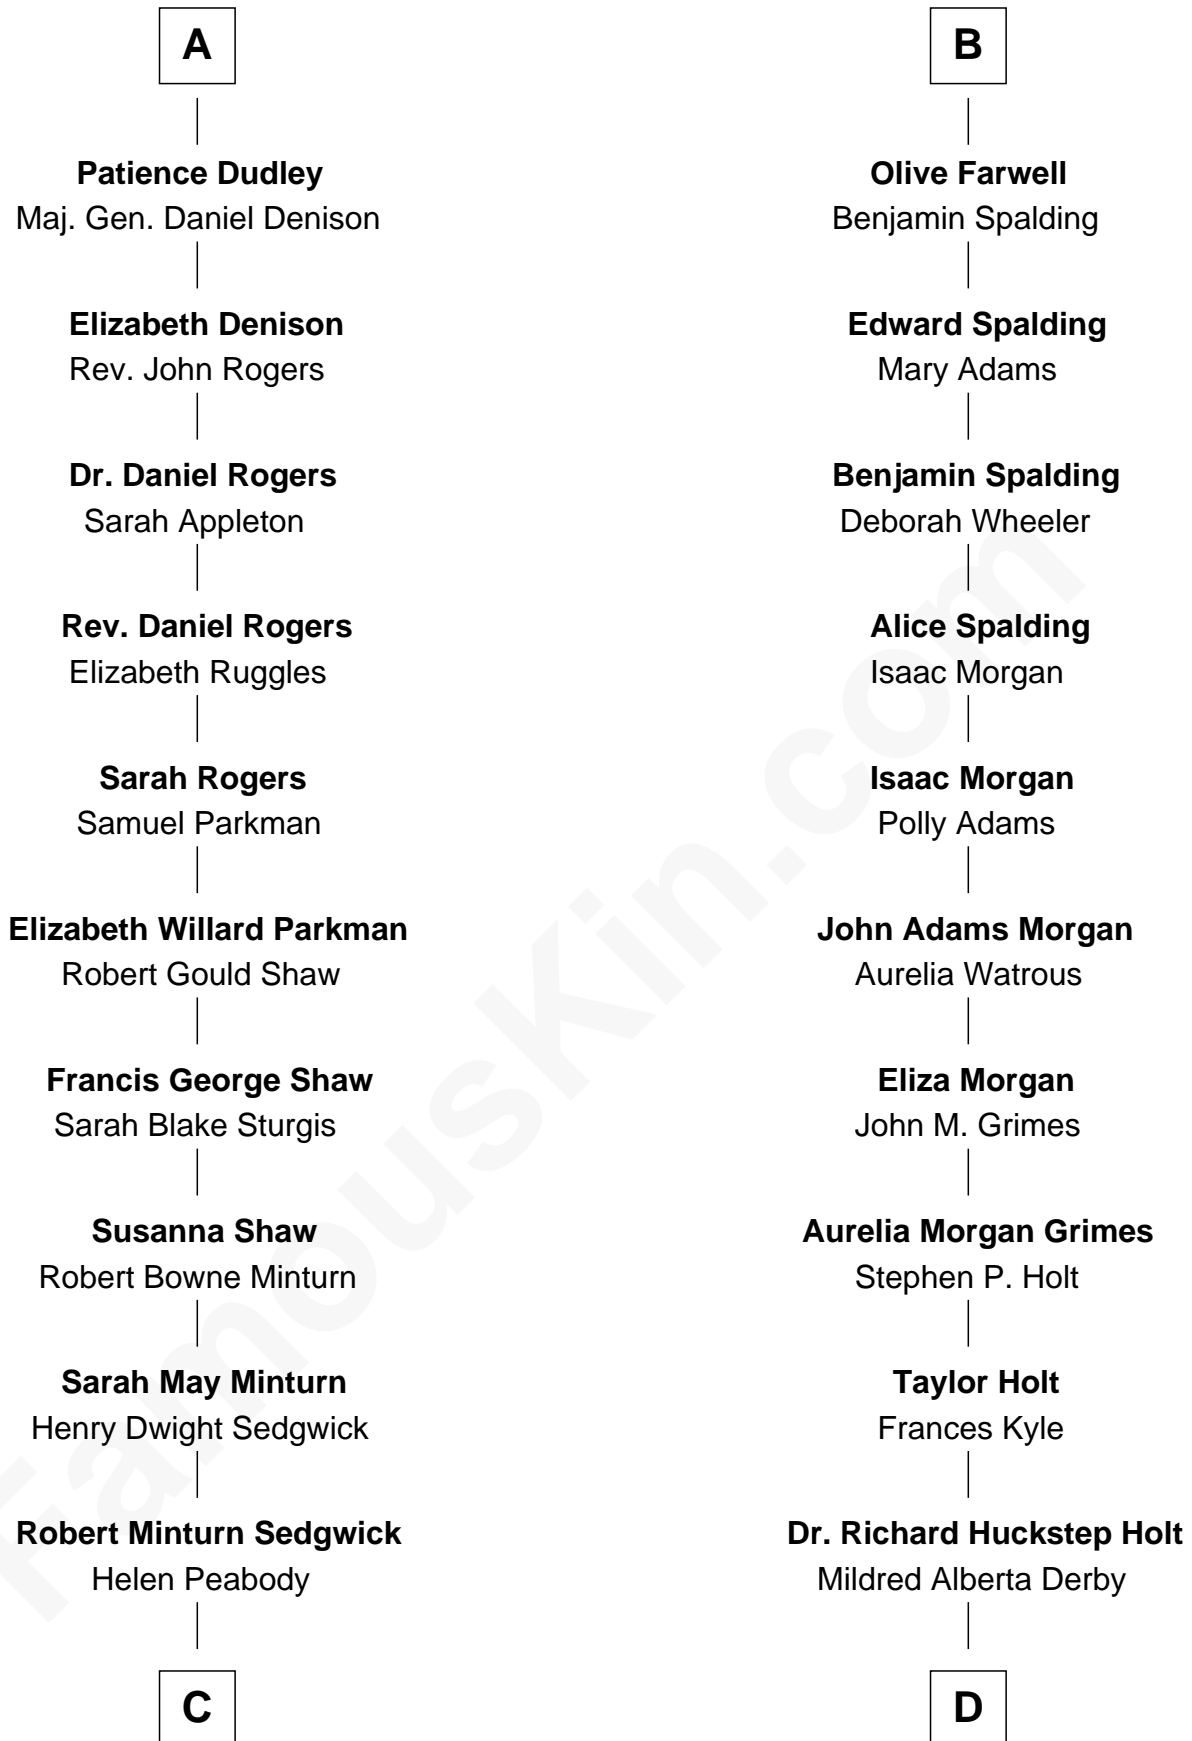

# FamousKin.com Relationship Chart of

**Kyra Sedgwick**

*TV and Movie Actress*

18th cousin of

**Linda Hamilton**

*TV and Movie Actress*

**Sir William Bonville**

Margaret Grey

**William Bonville**  
Elizabeth Harington

**William Bonville**  
Katherine Neville

**Cecily Bonville**  
Thomas Grey

**Cecily Grey**  
Sir John Sutton

**Sir Henry Dudley**  
----- Ashton

Probable

**Roger Dudley**  
Susanna Thorne

**Gov. Thomas Dudley**  
Dorothy York

**A**

**Elizabeth Bonville**  
William Talboys

**Sir Robert Talboys**  
Elizabeth Heron

**Maud Talboys**  
Sir Robert Tyrwhit

**Katharine Tyrwhit**  
Sir Richard Thimbleby

**Elizabeth Thimbleby**  
Thomas Welby

**Richard Welby**  
Frances Bulkeley

**Olive Welby**  
Henry Farwell

**B**

**C**

**Henry Dwight Sedgwick**  
Patricia Ann Rosenwald

**Kyra Sedgwick**  
*TV and Movie Actress*