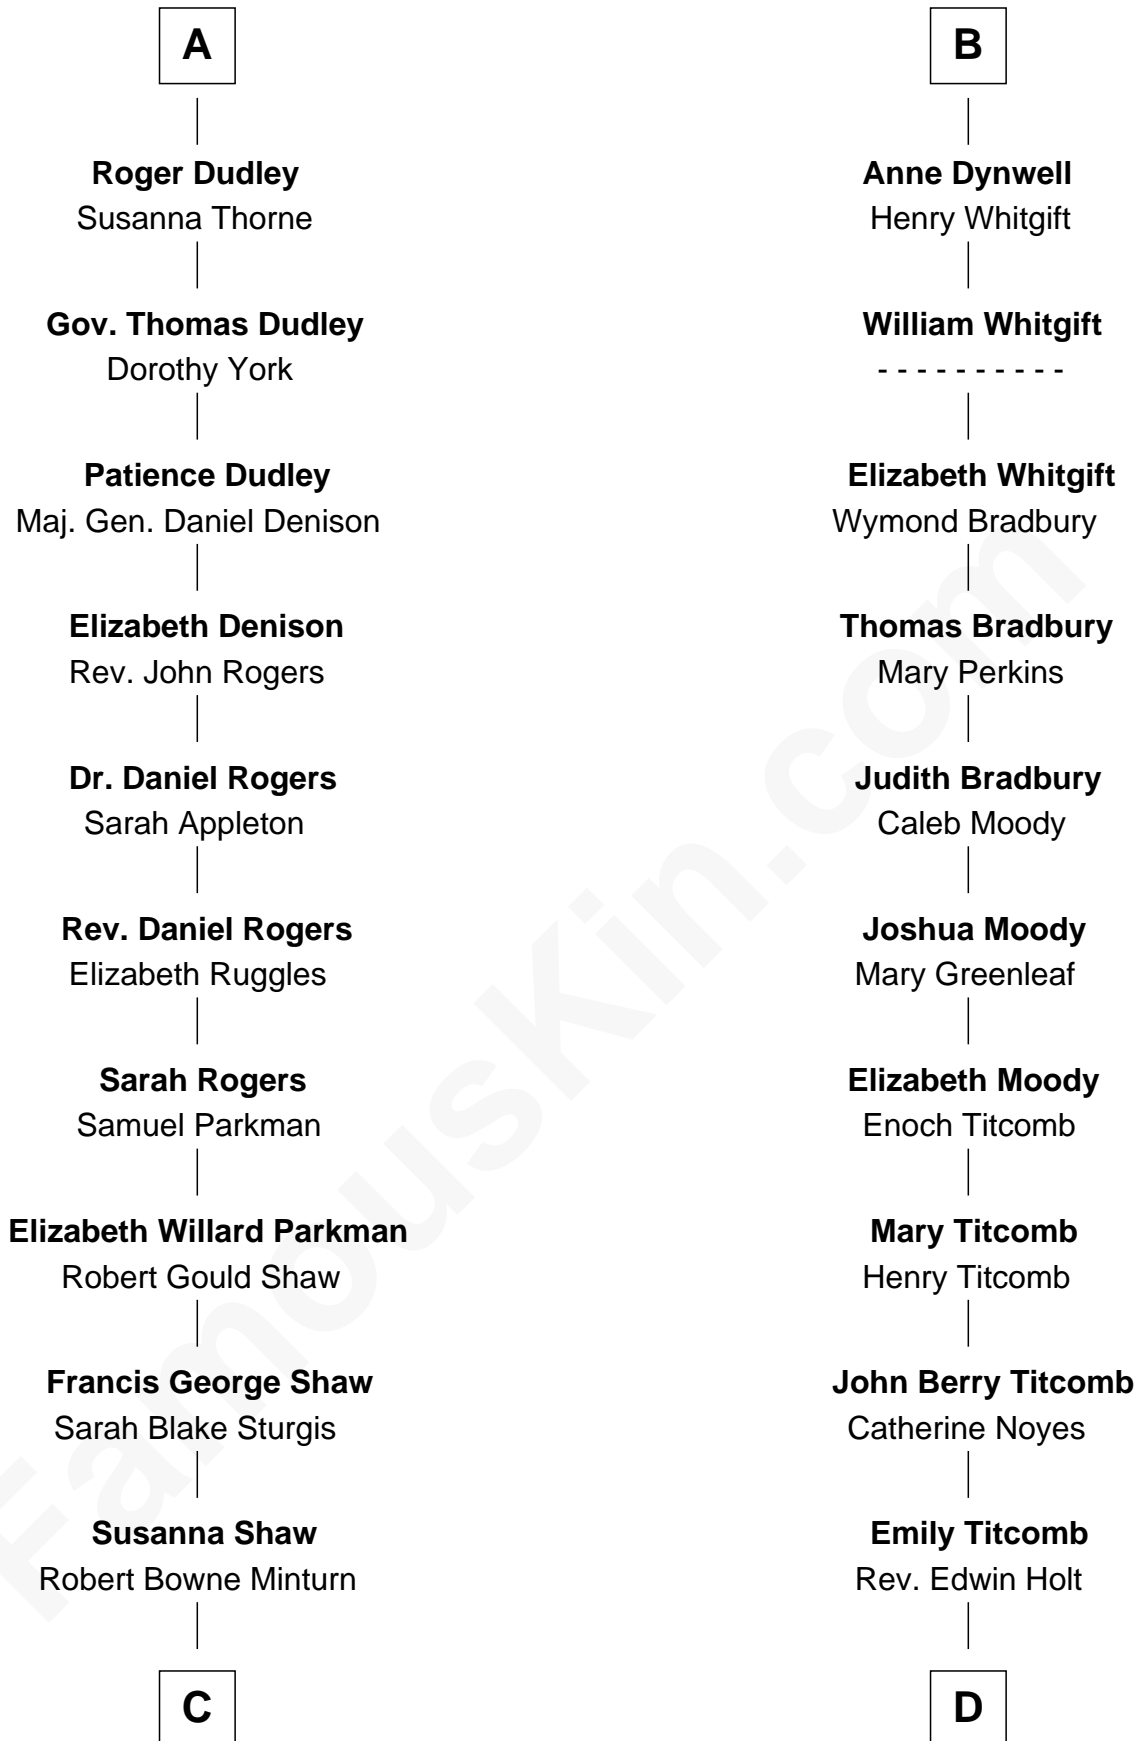

FamousKin.com

Relationship Chart of

Kyra Sedgwick

TV and Movie Actress

20th cousin 1 time removed of

Linda Hamilton

TV and Movie Actress

Sir Henry de Percy

Idoine de Clifford

C

Sarah May Minturn
Henry Dwight Sedgwick

Robert Minturn Sedgwick
Helen Peabody

Henry Dwight Sedgwick
Patricia Ann Rosenwald

Kyra Sedgwick
TV and Movie Actress

D

Stephen P. Holt
Aurelia Morgan Grimes

Taylor Holt
Frances Kyle

Dr. Richard Huckstep Holt
Mildred Alberta Derby

Barbara Kyle Holt
Dr. Carroll Stanford Hamilton

Linda Hamilton
TV and Movie Actress