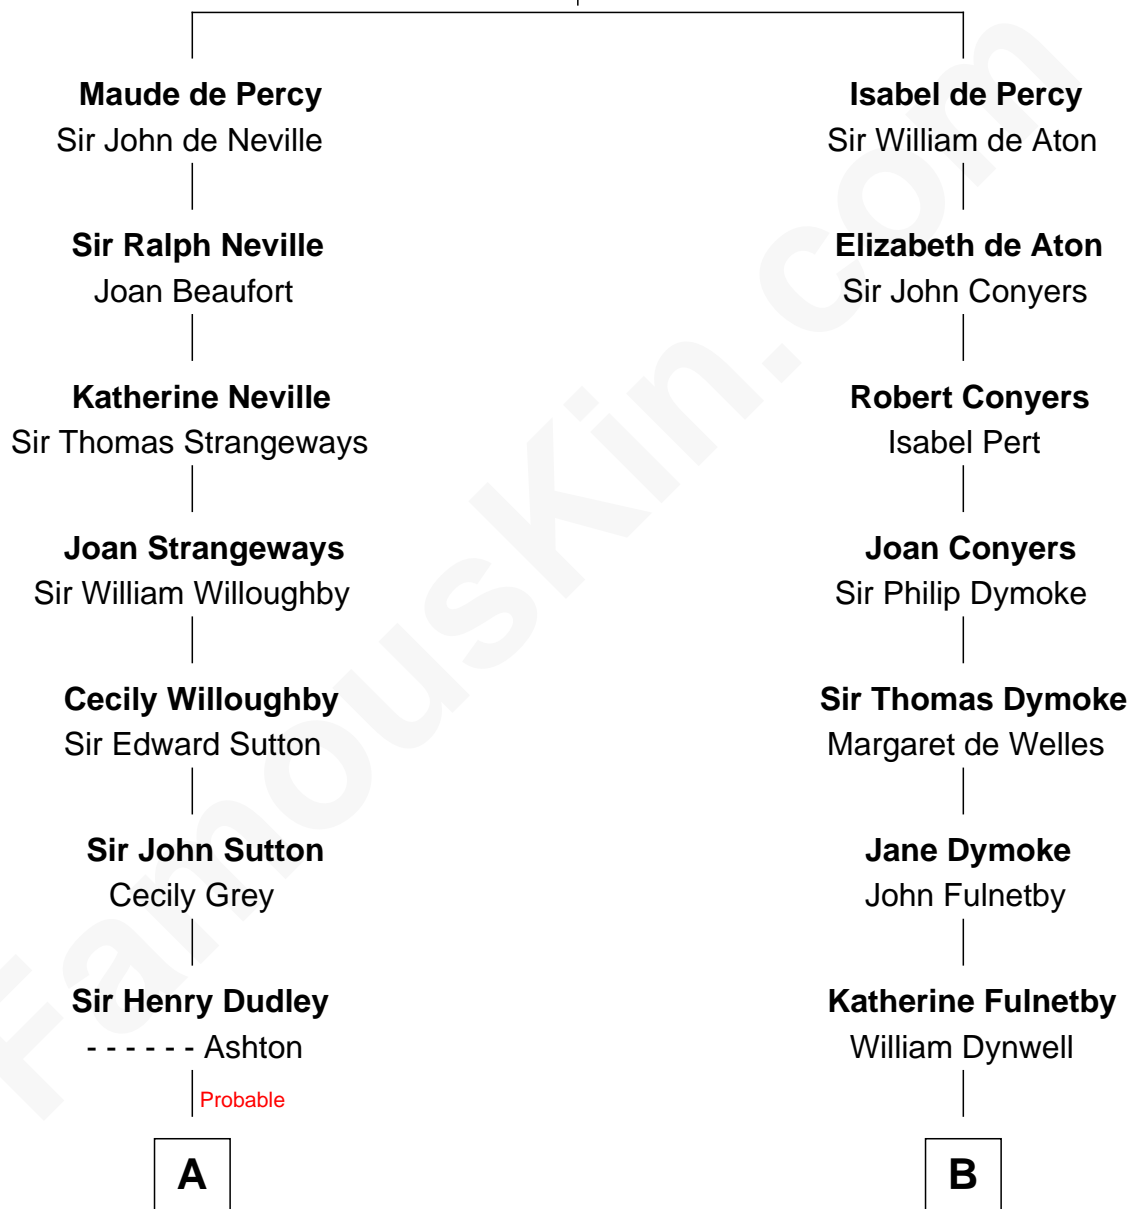

Sir Henry de Percy

Idoine de Clifford