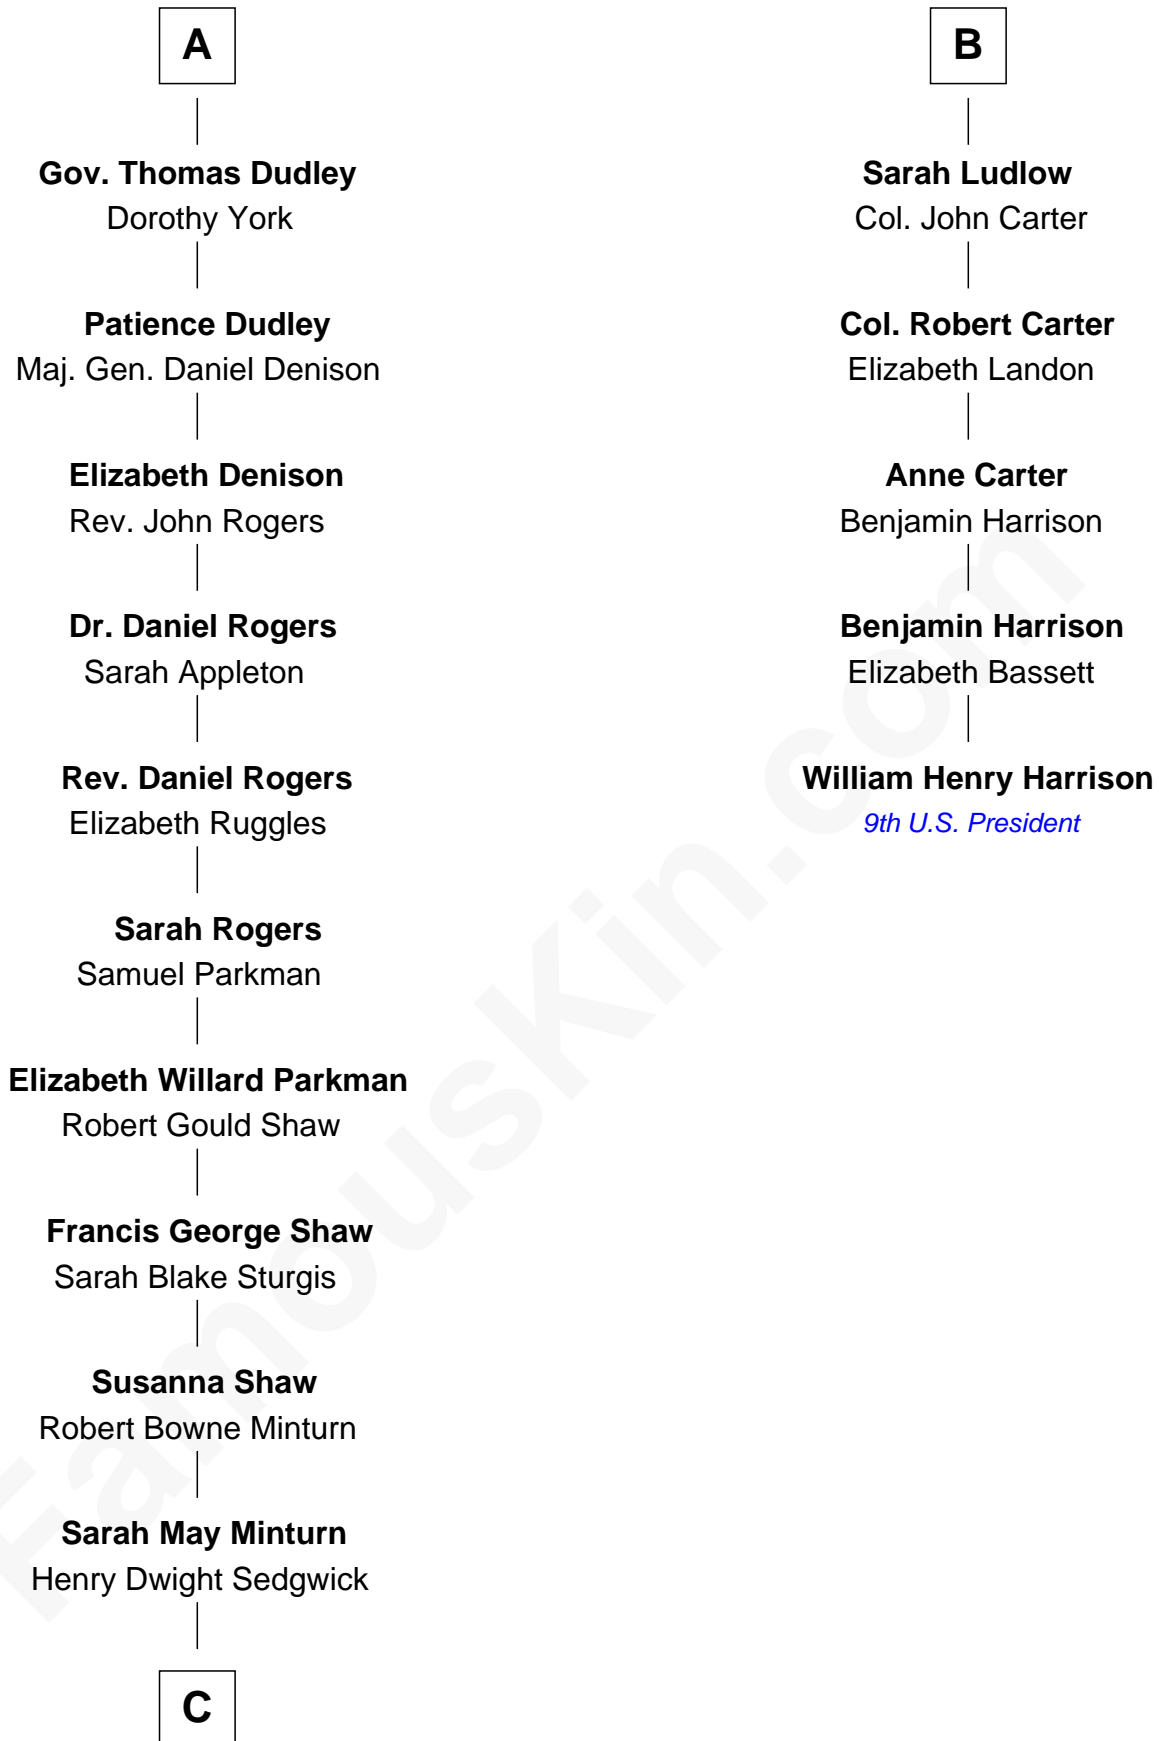

FamousKin.com Relationship Chart of

Kyra Sedgwick

TV and Movie Actress

11th cousin 8 times removed of

William Henry Harrison

9th U.S. President

Sir Walter Blount

Sancha de Ayala

Sir Thomas Blount

Margaret de Gresley

Sir Walter Blount

Helena Byron

Sir William Blount

Margaret Echyngham

Elizabeth Blount

Sir Andrews de Windsor

Edith Windsor

George Ludlow

Thomas Ludlow

Jane Pyle

Gabriel Ludlow

Phillis -----

B

C