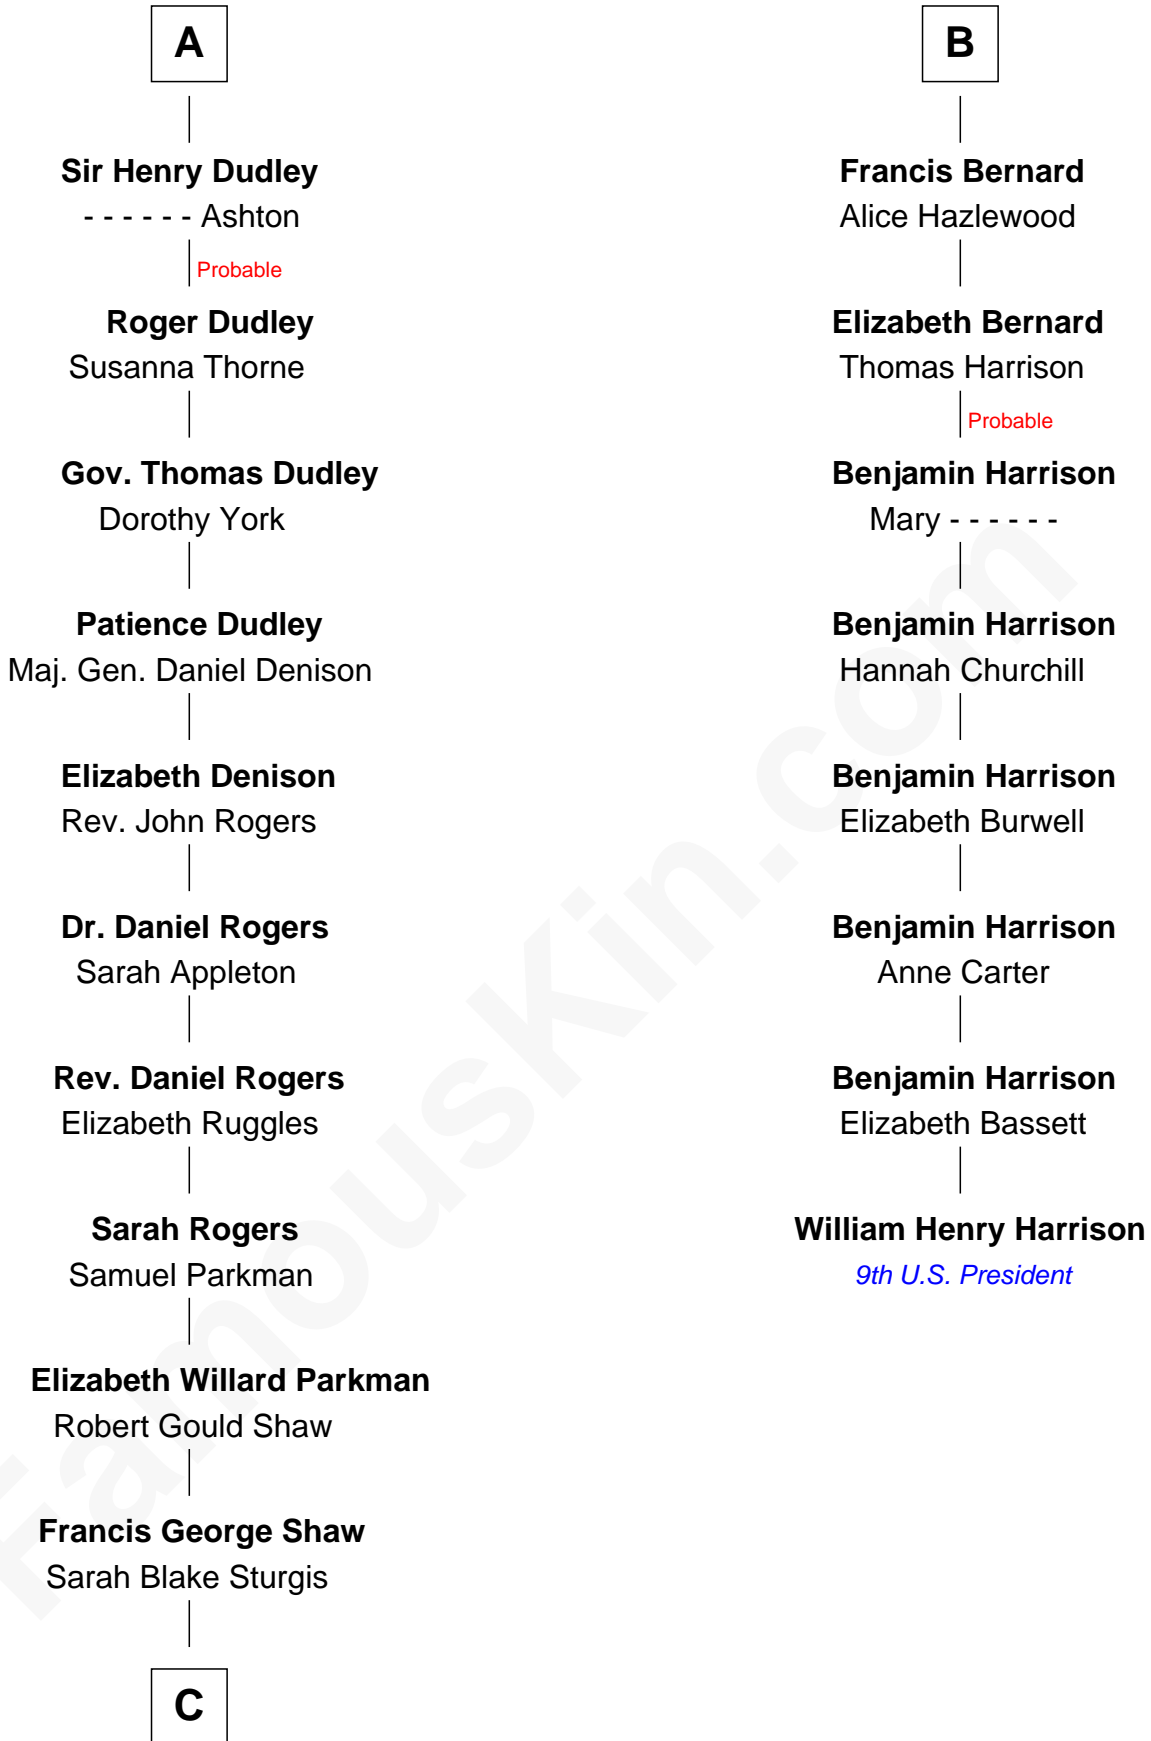

# FamousKin.com Relationship Chart of

**Kyra Sedgwick**

*TV and Movie Actress*

14th cousin 7 times removed of

**William Henry Harrison**

*9th U.S. President*

**Sir William de Ros**  
Margery de Badlesmere

**Thomas de Ros**  
Beatrice de Stafford

**Maud de Roos**  
John de Welles

**Margaret de Ros**  
Sir Reynold Grey

**Margery de Welles**  
Stephen le Scrope

**Margaret Grey**  
Sir William Bonville

**John le Scrope**  
Elizabeth Chaworth

**William Bonville**  
Elizabeth Harington

**Elizabeth le Scrope**  
Sir Henry le Scrope

**William Bonville**  
Katherine Neville

**Margaret Scrope**  
John Bernard

**Cecily Bonville**  
Thomas Grey

**John Bernard**  
Margaret Daundelyn

**Cecily Grey**  
Sir John Sutton

**John Bernard**  
Cecily Muscote

**A**

**B**

**C**

—  
**Susanna Shaw**

Robert Bowne Minturn

—  
**Sarah May Minturn**

Henry Dwight Sedgwick