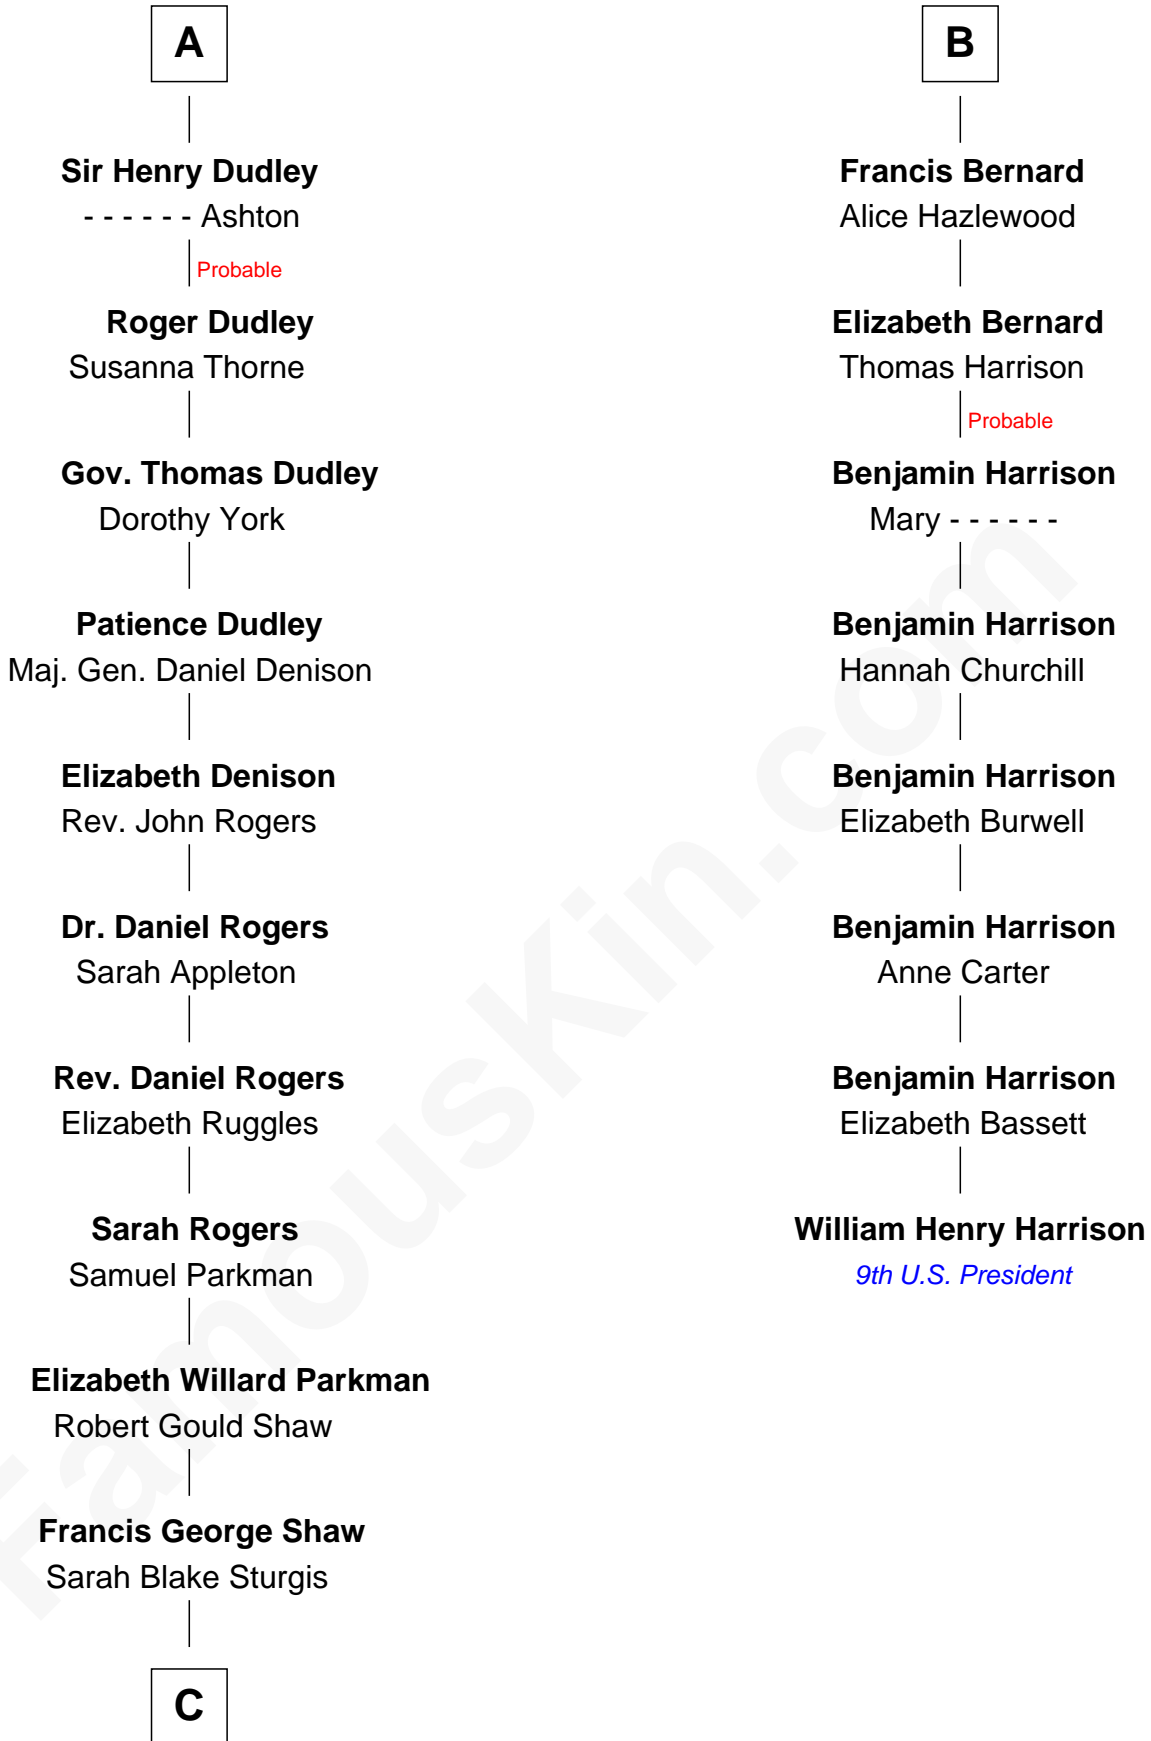

FamousKin.com Relationship Chart of

Kyra Sedgwick

TV and Movie Actress

14th cousin 7 times removed of

William Henry Harrison

9th U.S. President

Margaret de Audley

Ralph de Stafford

C

Susanna Shaw
Robert Bowne Minturn

Sarah May Minturn
Henry Dwight Sedgwick

Robert Minturn Sedgwick
Helen Peabody

Henry Dwight Sedgwick
Patricia Ann Rosenwald

Kyra Sedgwick
TV and Movie Actress

FamousKin.com