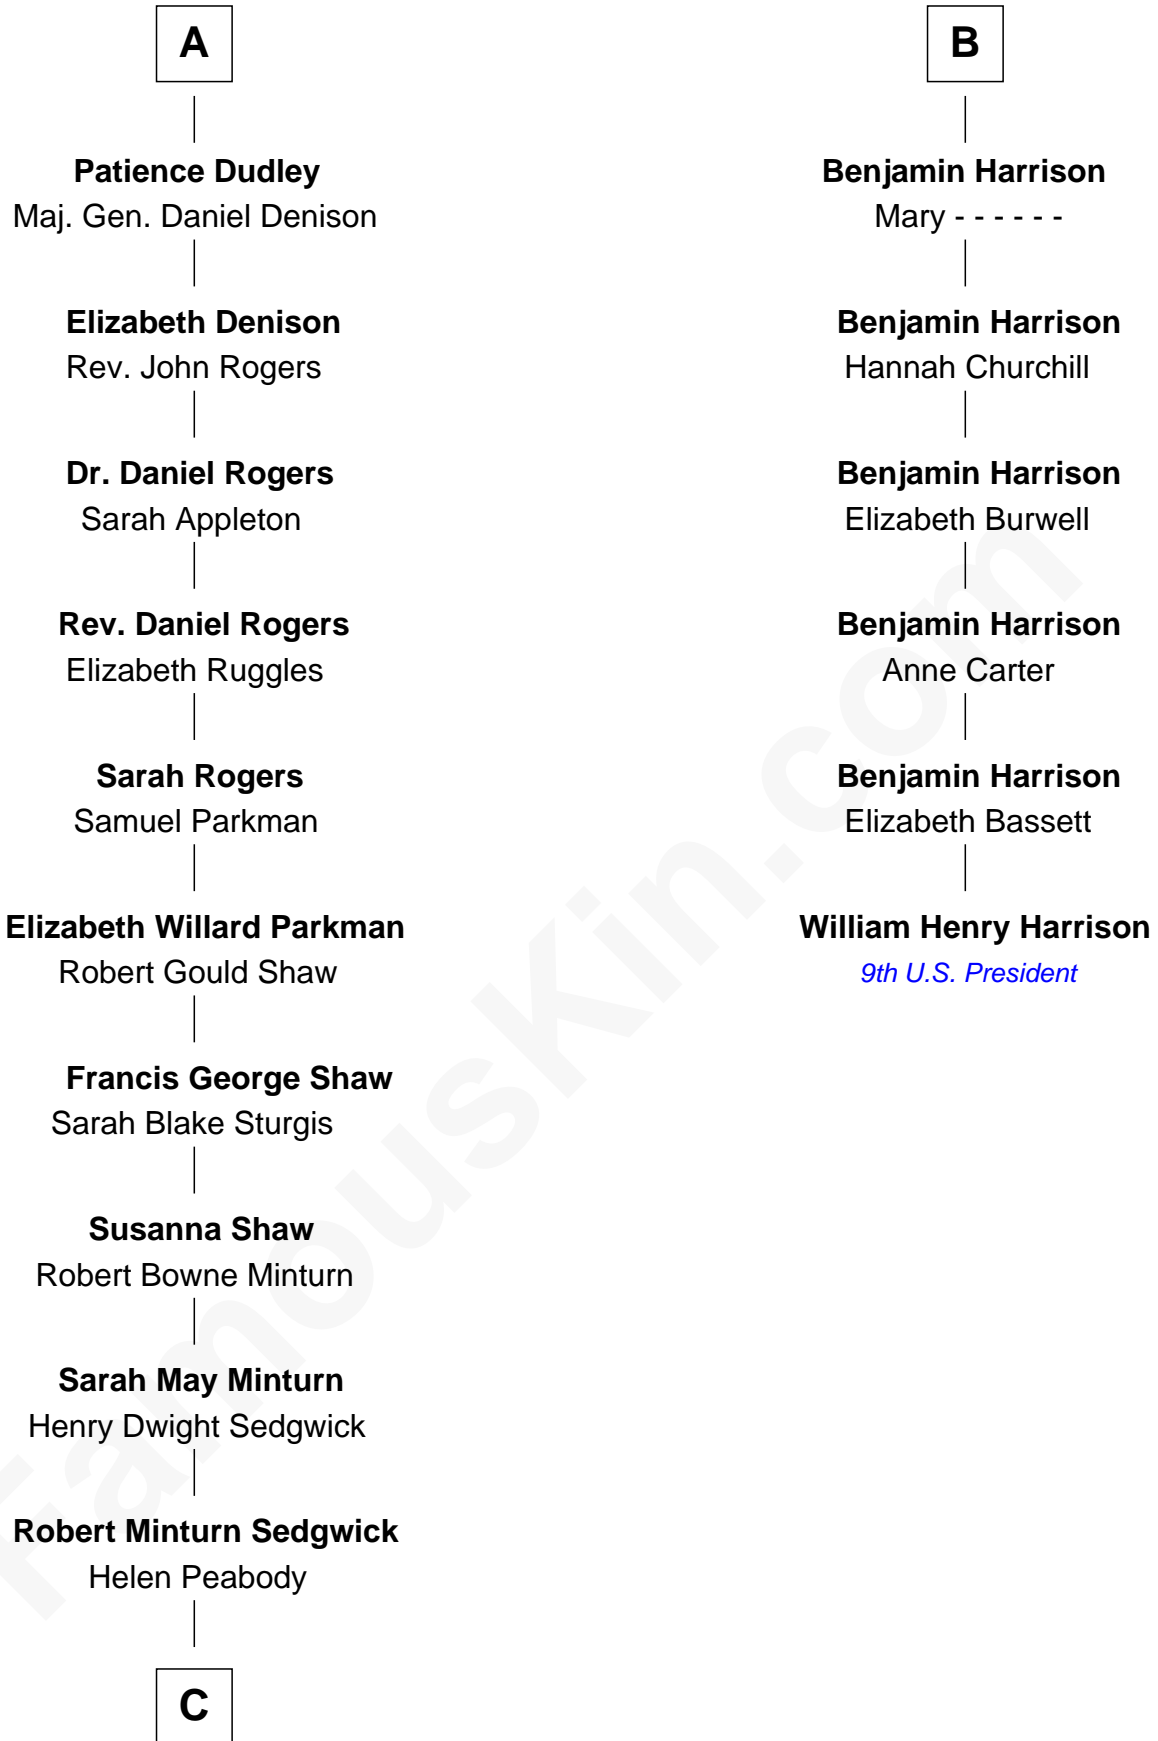

FamousKin.com Relationship Chart of

Kyra Sedgwick

TV and Movie Actress

12th cousin 6 times removed of

William Henry Harrison

9th U.S. President

C

Henry Dwight Sedgwick

Patricia Ann Rosenwald

Kyra Sedgwick

TV and Movie Actress

FamousKin.com