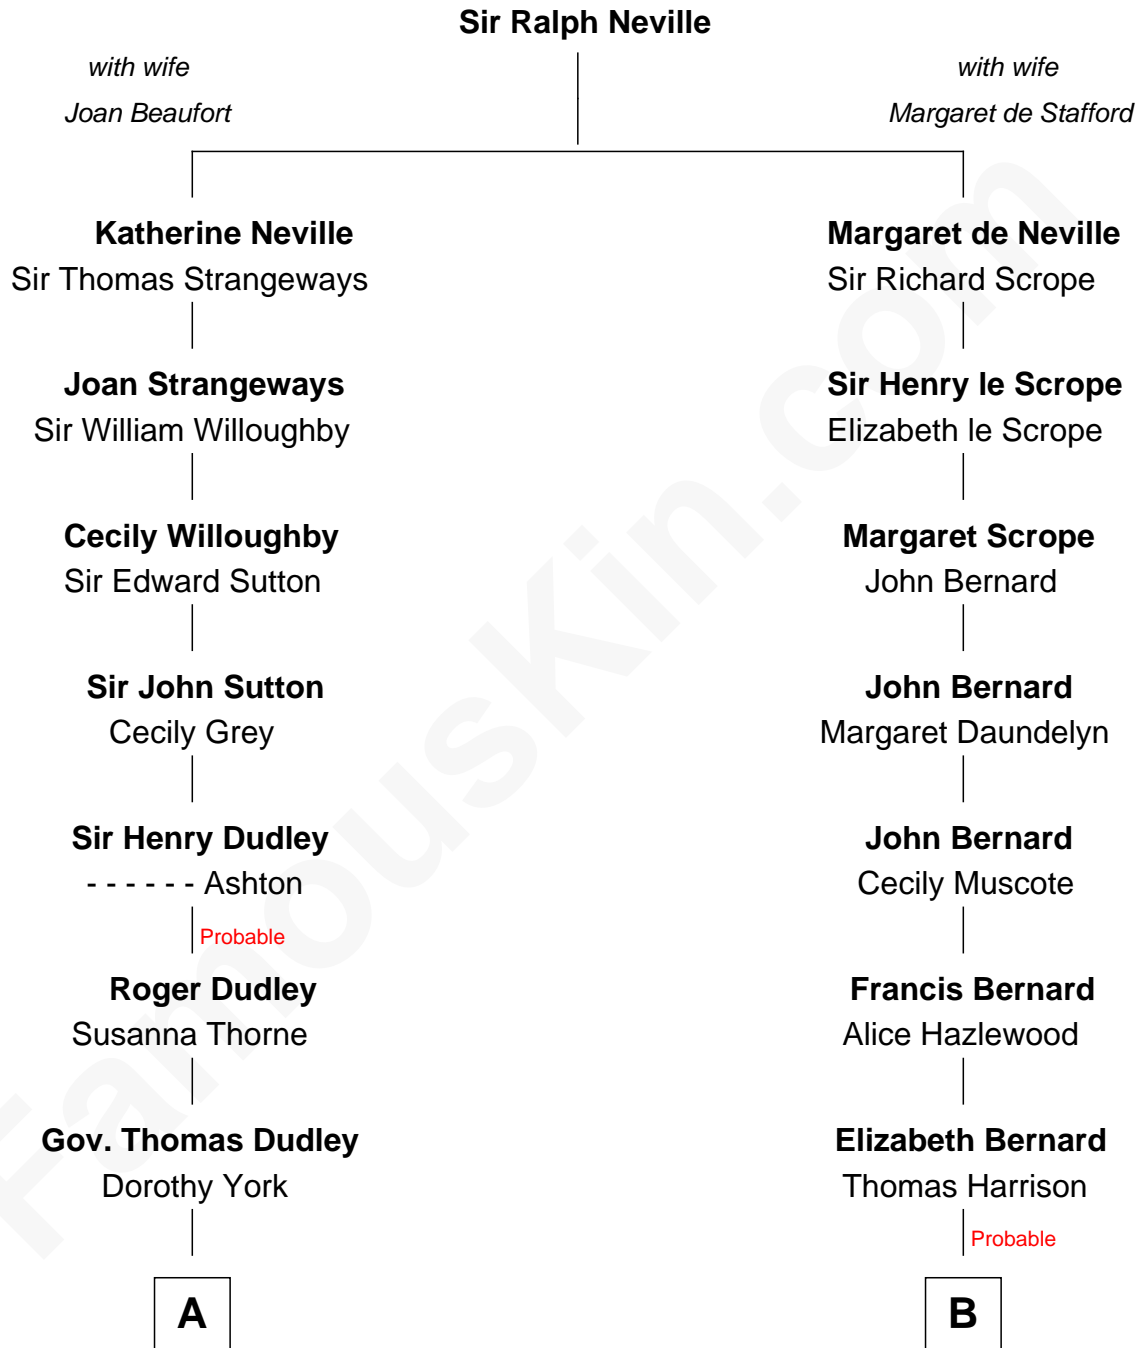

FamousKin.com Relationship Chart of

Kyra Sedgwick

TV and Movie Actress

12th cousin 6 times removed of

William Henry Harrison

9th U.S. President

C

Henry Dwight Sedgwick

Patricia Ann Rosenwald

Kyra Sedgwick

TV and Movie Actress

FamousKin.com