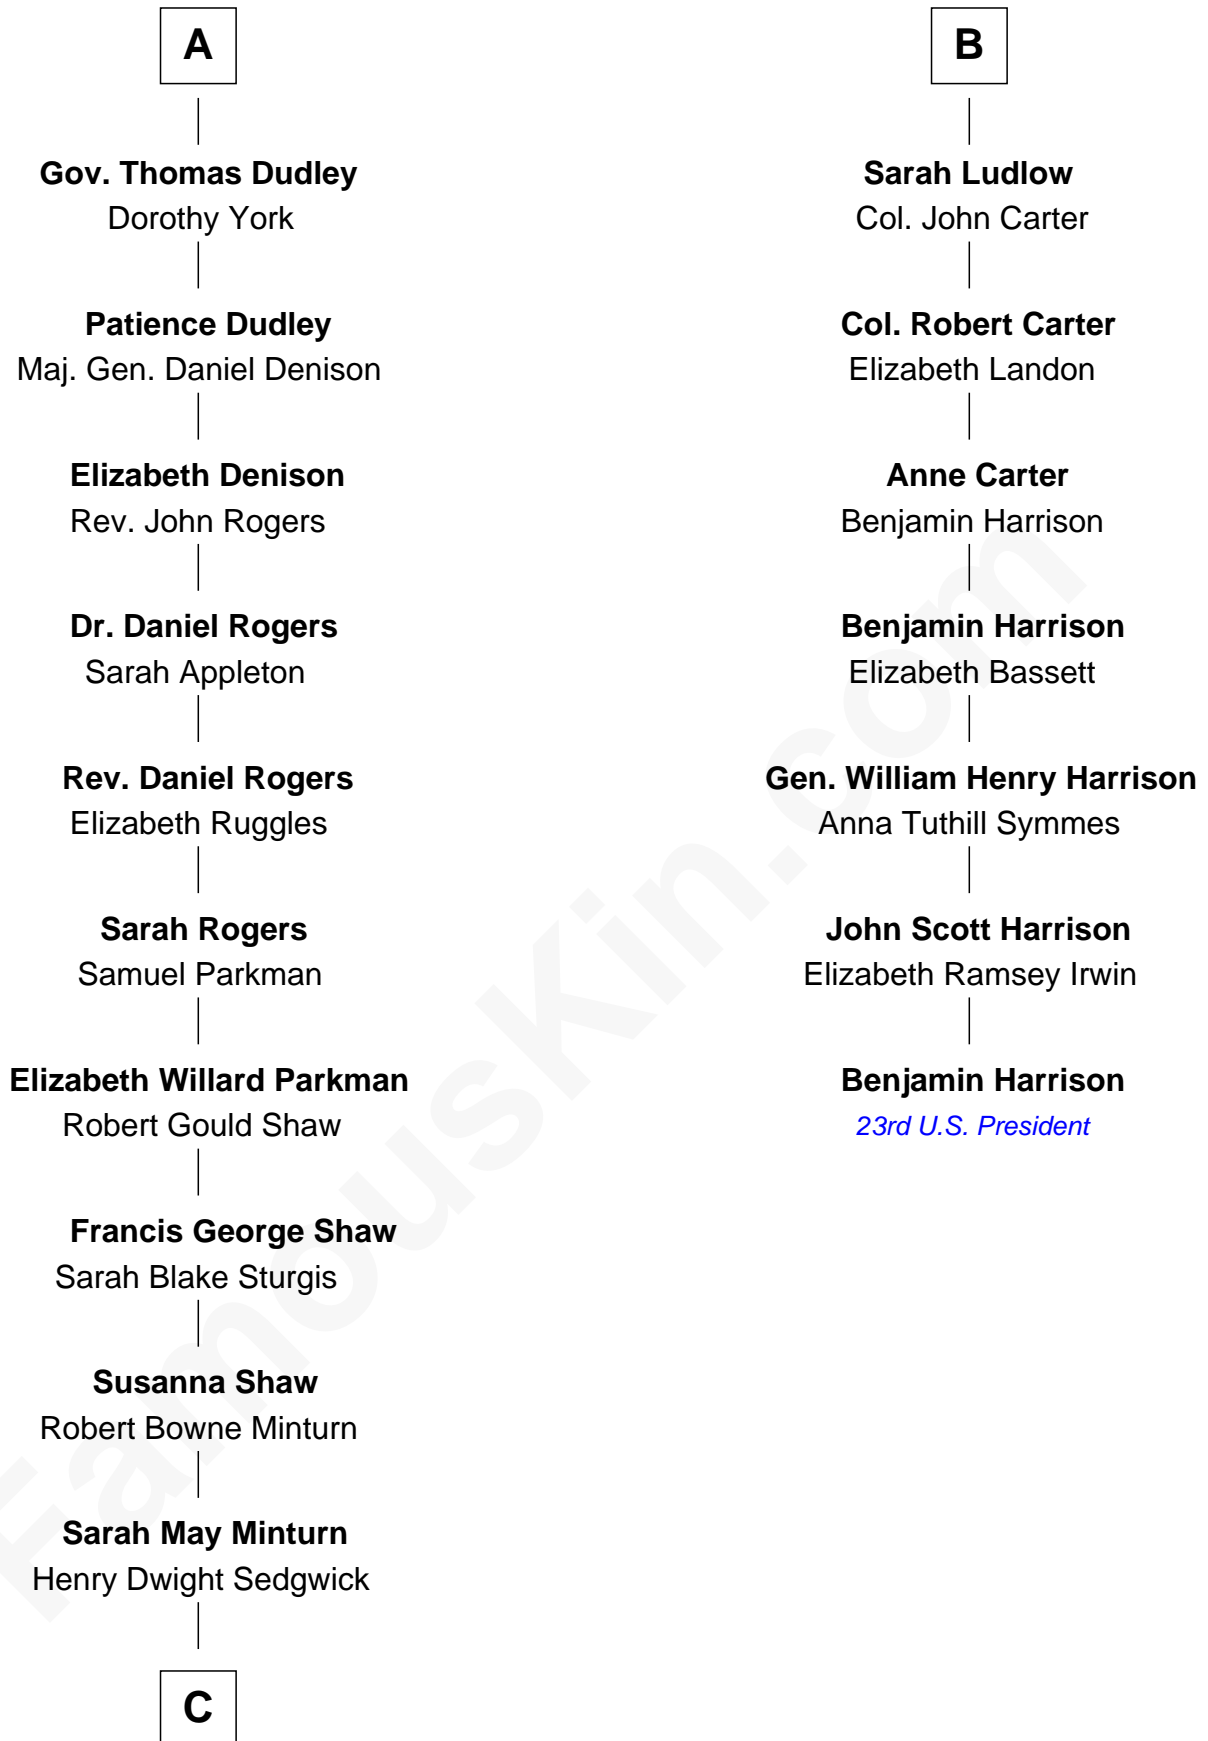

# FamousKin.com Relationship Chart of

**Kyra Sedgwick**

*TV and Movie Actress*

13th cousin 6 times removed of

**Benjamin Harrison**

*23rd U.S. President*

**Sir Walter Blount**

Sancha de Ayala

**Sir Thomas Blount**

Margaret de Gresley

**Sir Walter Blount**

Helena Byron

**Sir William Blount**

Margaret Echyngham

**Elizabeth Blount**

Sir Andrews de Windsor

**Edith Windsor**

George Ludlow

**Thomas Ludlow**

Jane Pyle

**Gabriel Ludlow**

Phillis -----

**B**

**C**