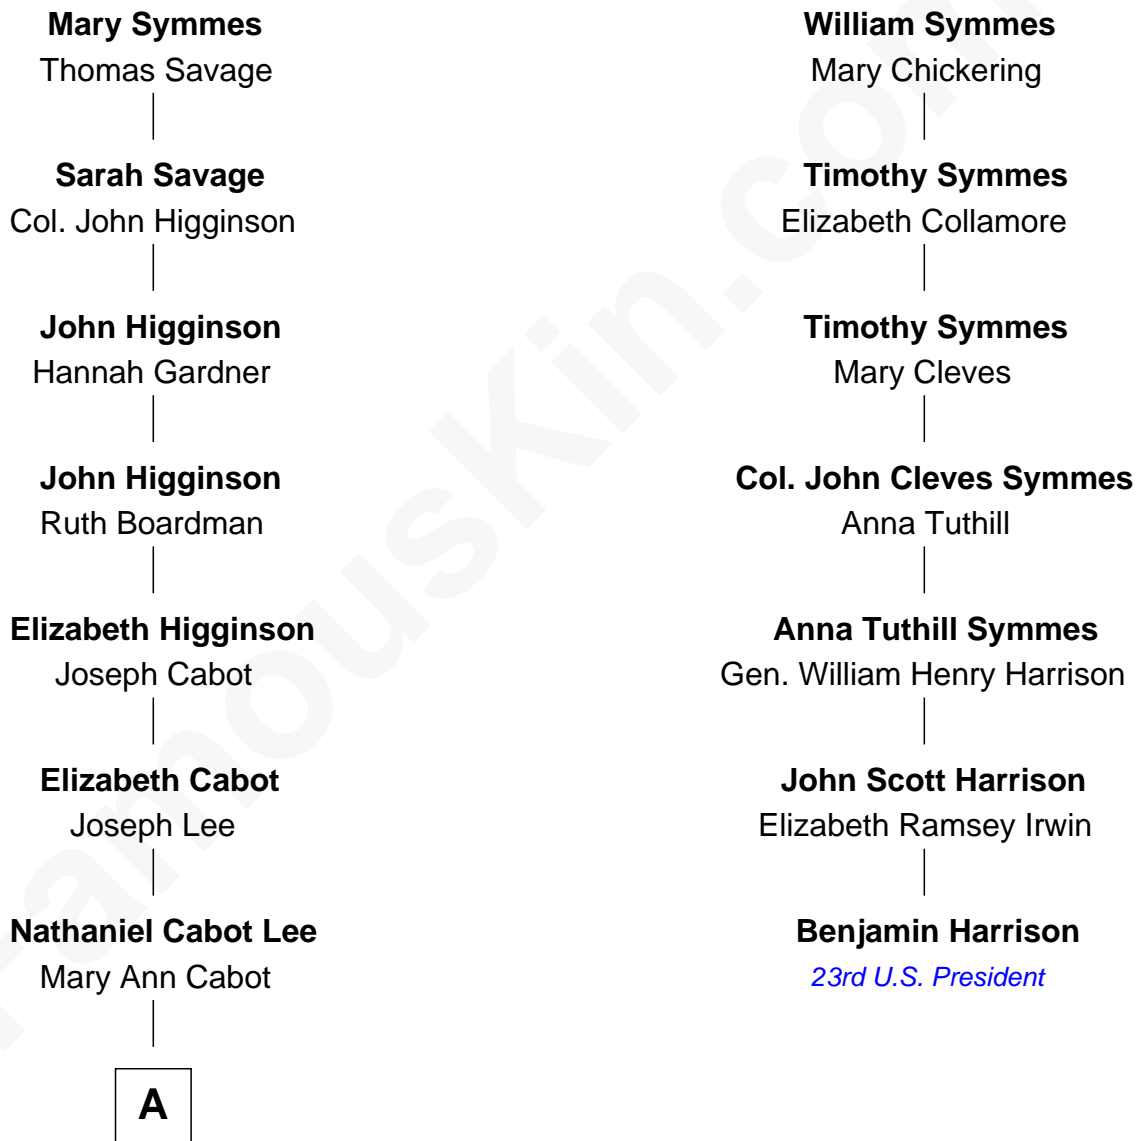

# FamousKin.com Relationship Chart of

**Kyra Sedgwick**

*TV and Movie Actress*

6th cousin 6 times removed of

**Benjamin Harrison**

*23rd U.S. President*

**Zachariah Symmes**

Sarah Baker

**A**

—  
**John Clarke Lee**  
Harriet Paine Rose

—  
**Marianne Cabot Lee**  
Samuel Endicott Peabody

—  
**Rev. Dr. Endicott Peabody**  
Fannie Peabody

—  
**Helen Peabody**  
Robert Minturn Sedgwick

—  
**Henry Dwight Sedgwick**  
Patricia Ann Rosenwald

—  
**Kyra Sedgwick**  
*TV and Movie Actress*