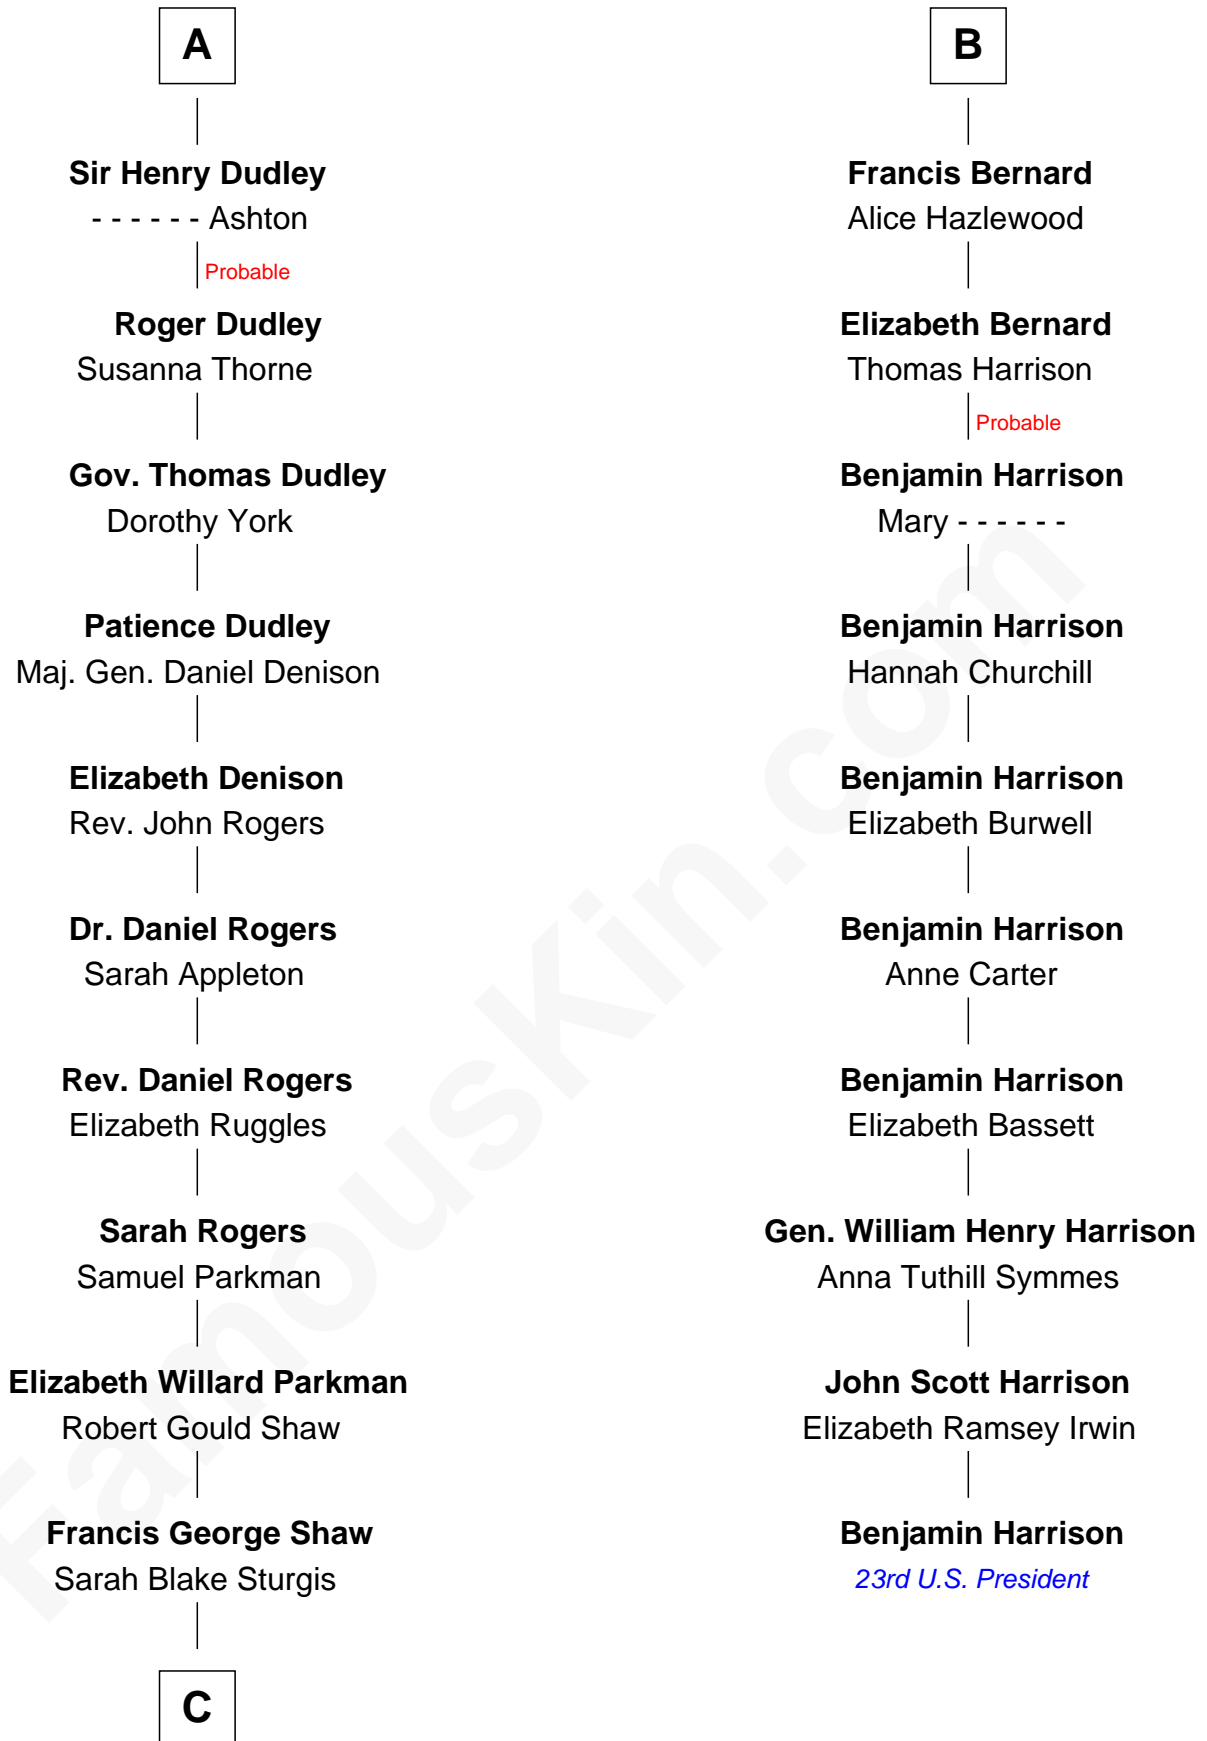

FamousKin.com Relationship Chart of

Kyra Sedgwick

TV and Movie Actress

16th cousin 5 times removed of

Benjamin Harrison

23rd U.S. President

Sir William de Ros
Margery de Badlesmere

Thomas de Ros
Beatrice de Stafford

Margaret de Ros
Sir Reynold Grey

Margaret Grey
Sir William Bonville

William Bonville
Elizabeth Harington

William Bonville
Katherine Neville

Cecily Bonville
Thomas Grey

Cecily Grey
Sir John Sutton

A

Maud de Roos
John de Welles

Margery de Welles
Stephen le Scrope

John le Scrope
Elizabeth Chaworth

Elizabeth le Scrope
Sir Henry le Scrope

Margaret Scrope
John Bernard

John Bernard
Margaret Daundelyn

John Bernard
Cecily Muscote

B

C