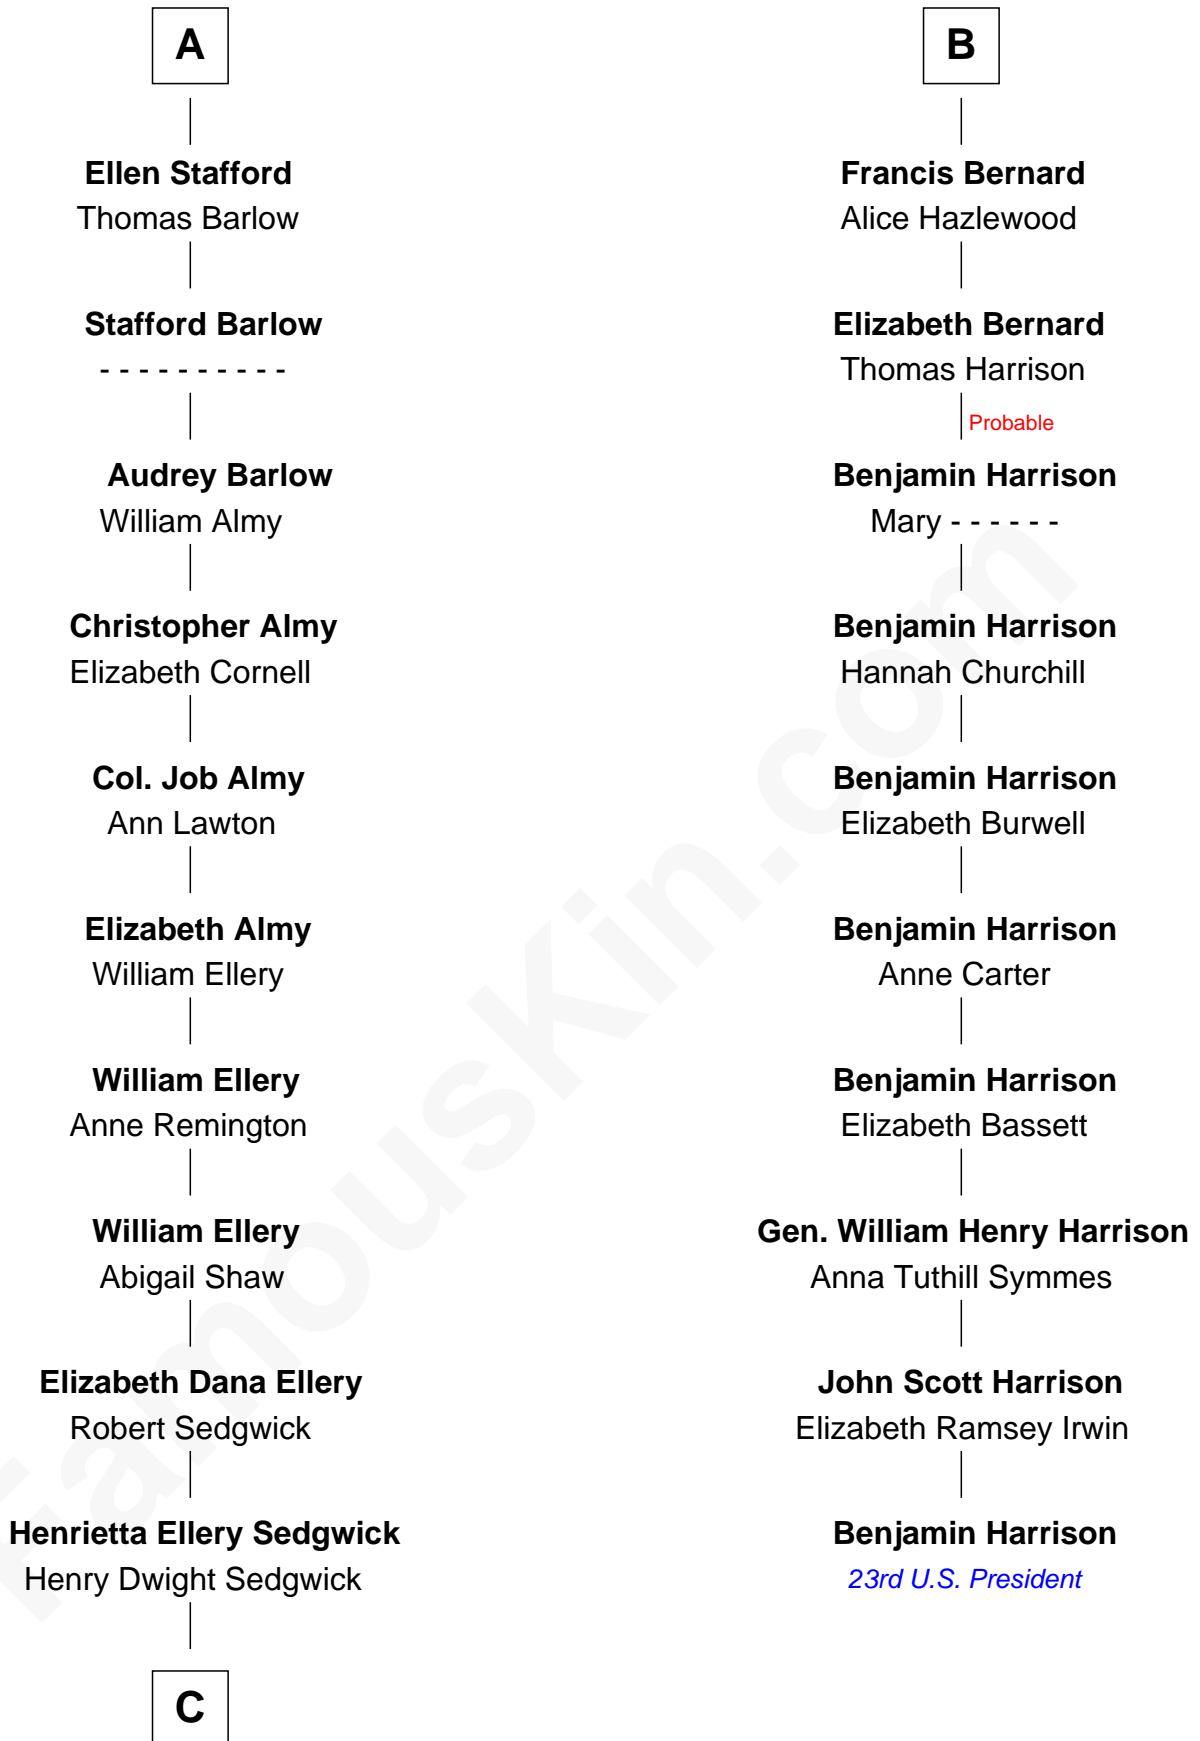

FamousKin.com Relationship Chart of

Kyra Sedgwick

TV and Movie Actress

16th cousin 4 times removed of

Benjamin Harrison

23rd U.S. President

C

Henry Dwight Sedgwick