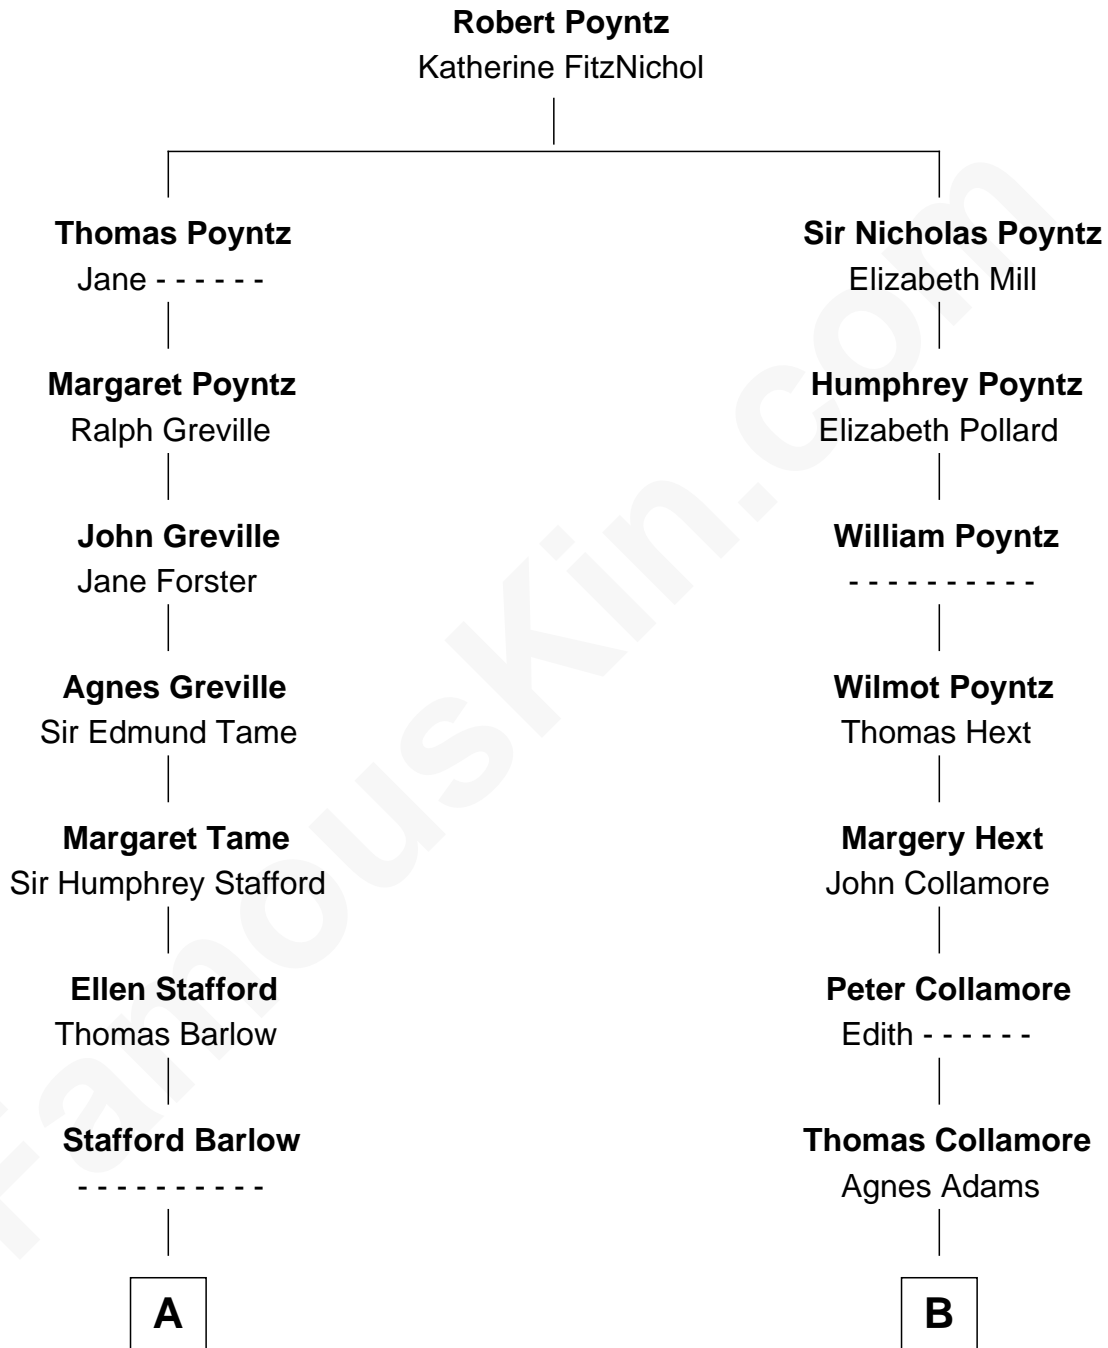

# FamousKin.com Relationship Chart of

**Kyra Sedgwick**

*TV and Movie Actress*

14th cousin 4 times removed of

**Benjamin Harrison**

*23rd U.S. President*

**C**

Henry Dwight Sedgwick

Patricia Ann Rosenwald

**Kyra Sedgwick**

*TV and Movie Actress*

FamousKin.com