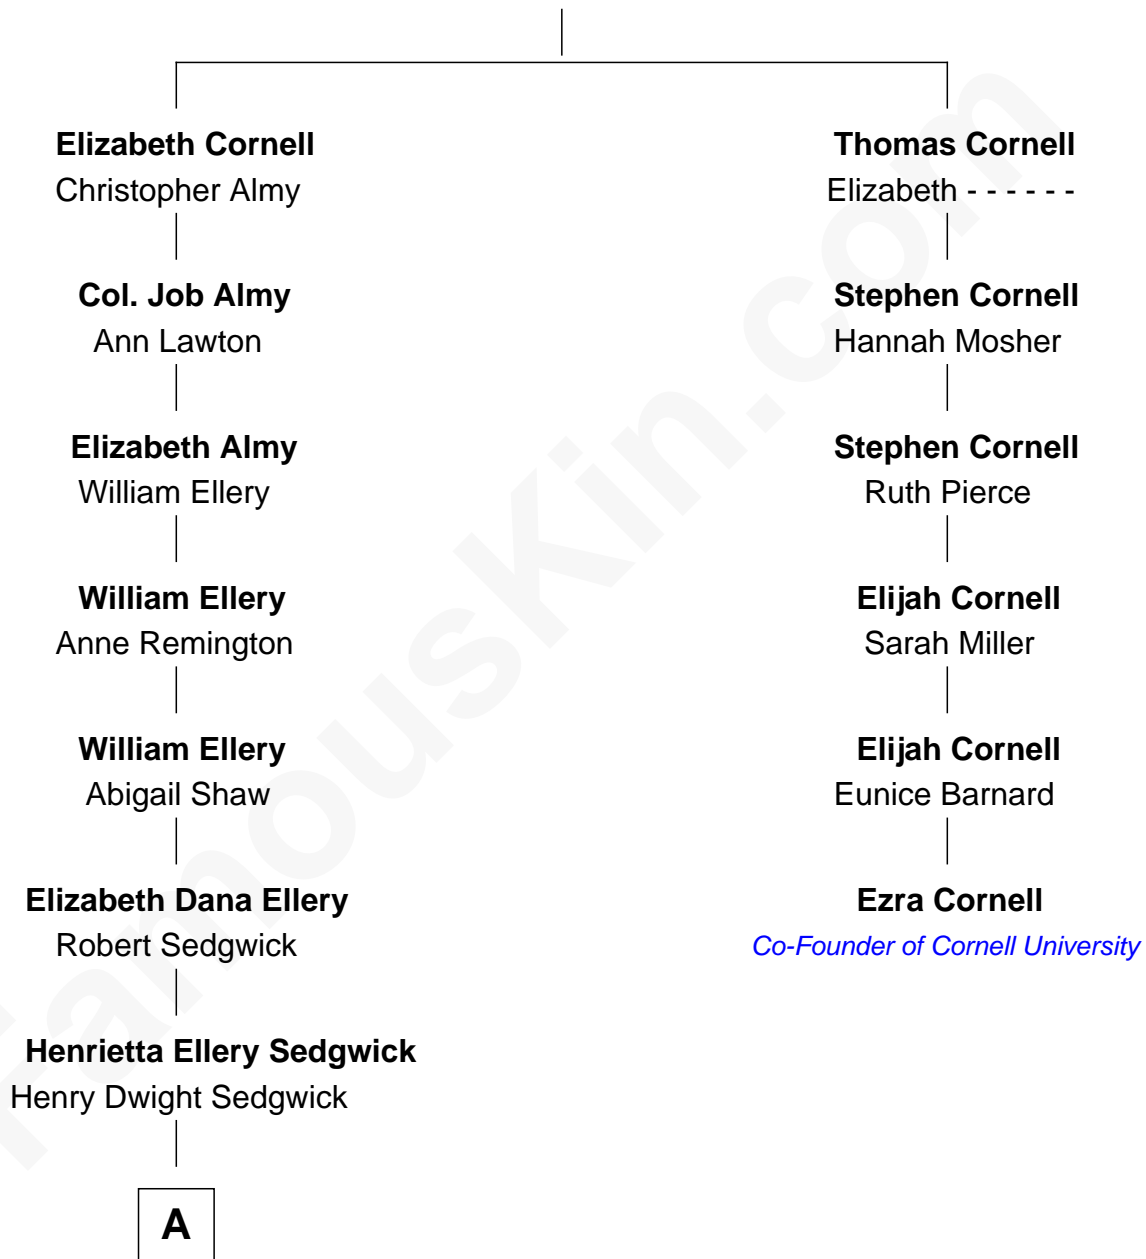

FamousKin.com Relationship Chart of

Kyra Sedgwick

TV and Movie Actress

5th cousin 5 times removed of

Ezra Cornell

Co-Founder of Cornell University, Founder of Western Union

Thomas Cornell

Rebecca Briggs

A

Henry Dwight Sedgwick

Sarah May Minturn

Robert Minturn Sedgwick

Helen Peabody

Henry Dwight Sedgwick

Patricia Ann Rosenwald

Kyra Sedgwick