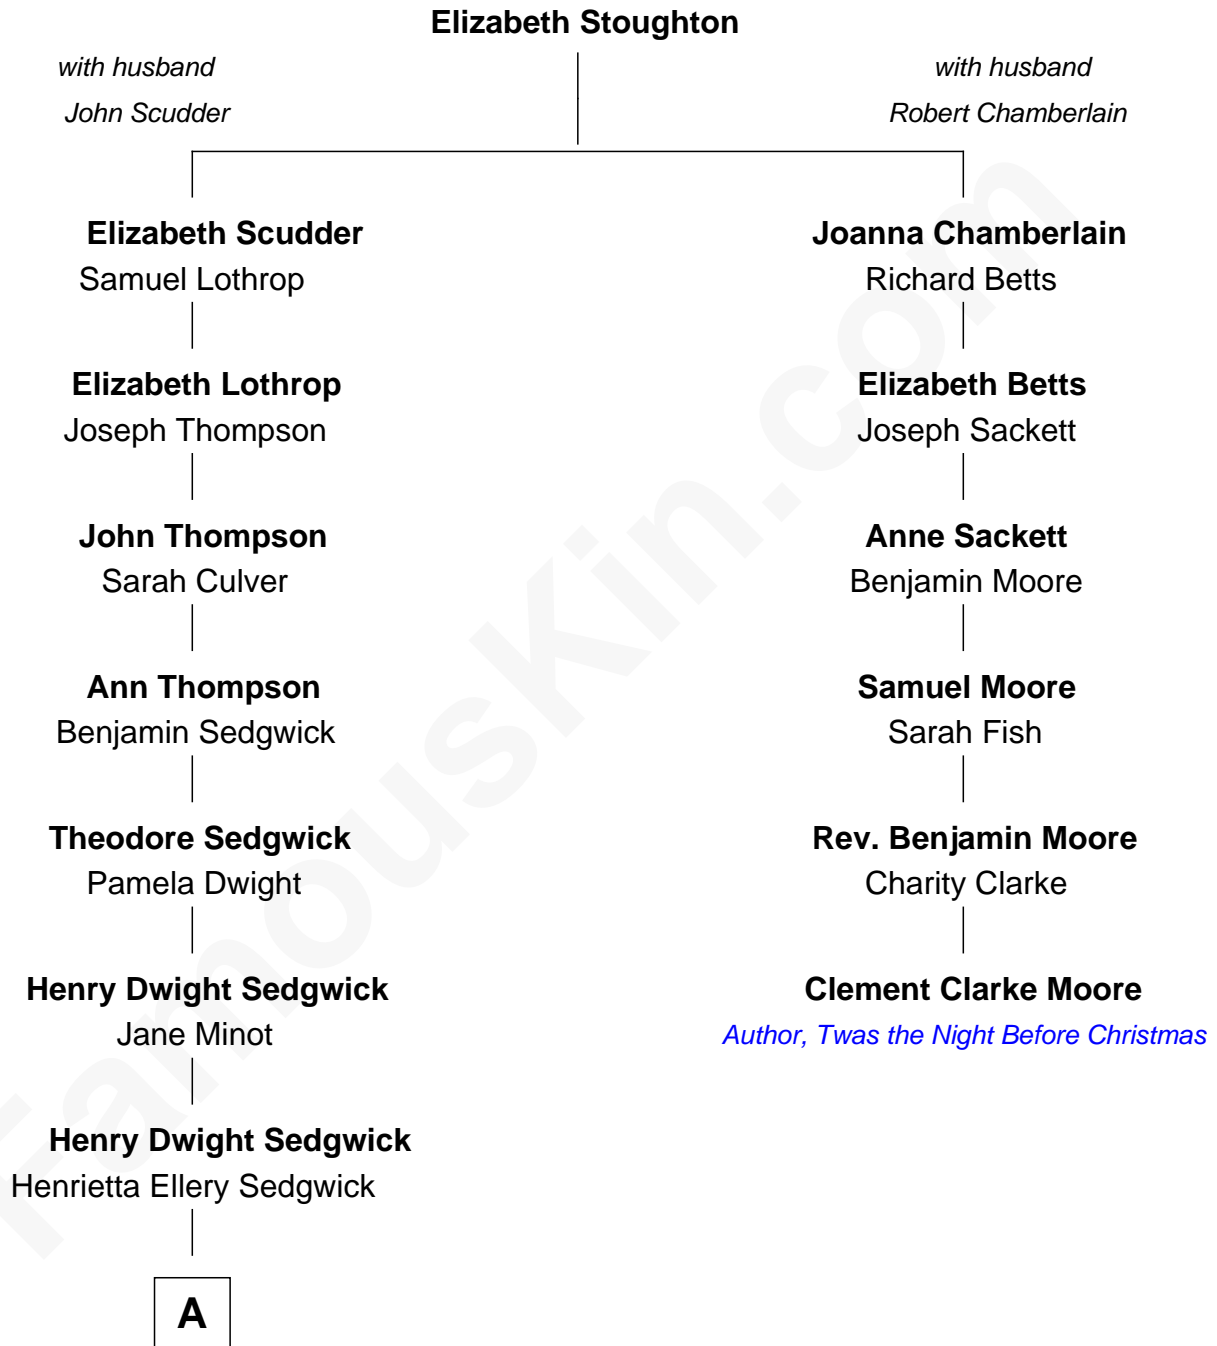

# FamousKin.com Relationship Chart of

**Kyra Sedgwick**

*TV and Movie Actress*

5th cousin 5 times removed of

**Clement Clarke Moore**

*Author of "Twas the Night Before Christmas"*

**A**

Henry Dwight Sedgwick

Sarah May Minturn

Robert Minturn Sedgwick

Helen Peabody

Henry Dwight Sedgwick

Patricia Ann Rosenwald

**Kyra Sedgwick**

*TV and Movie Actress*

FamousKin.com