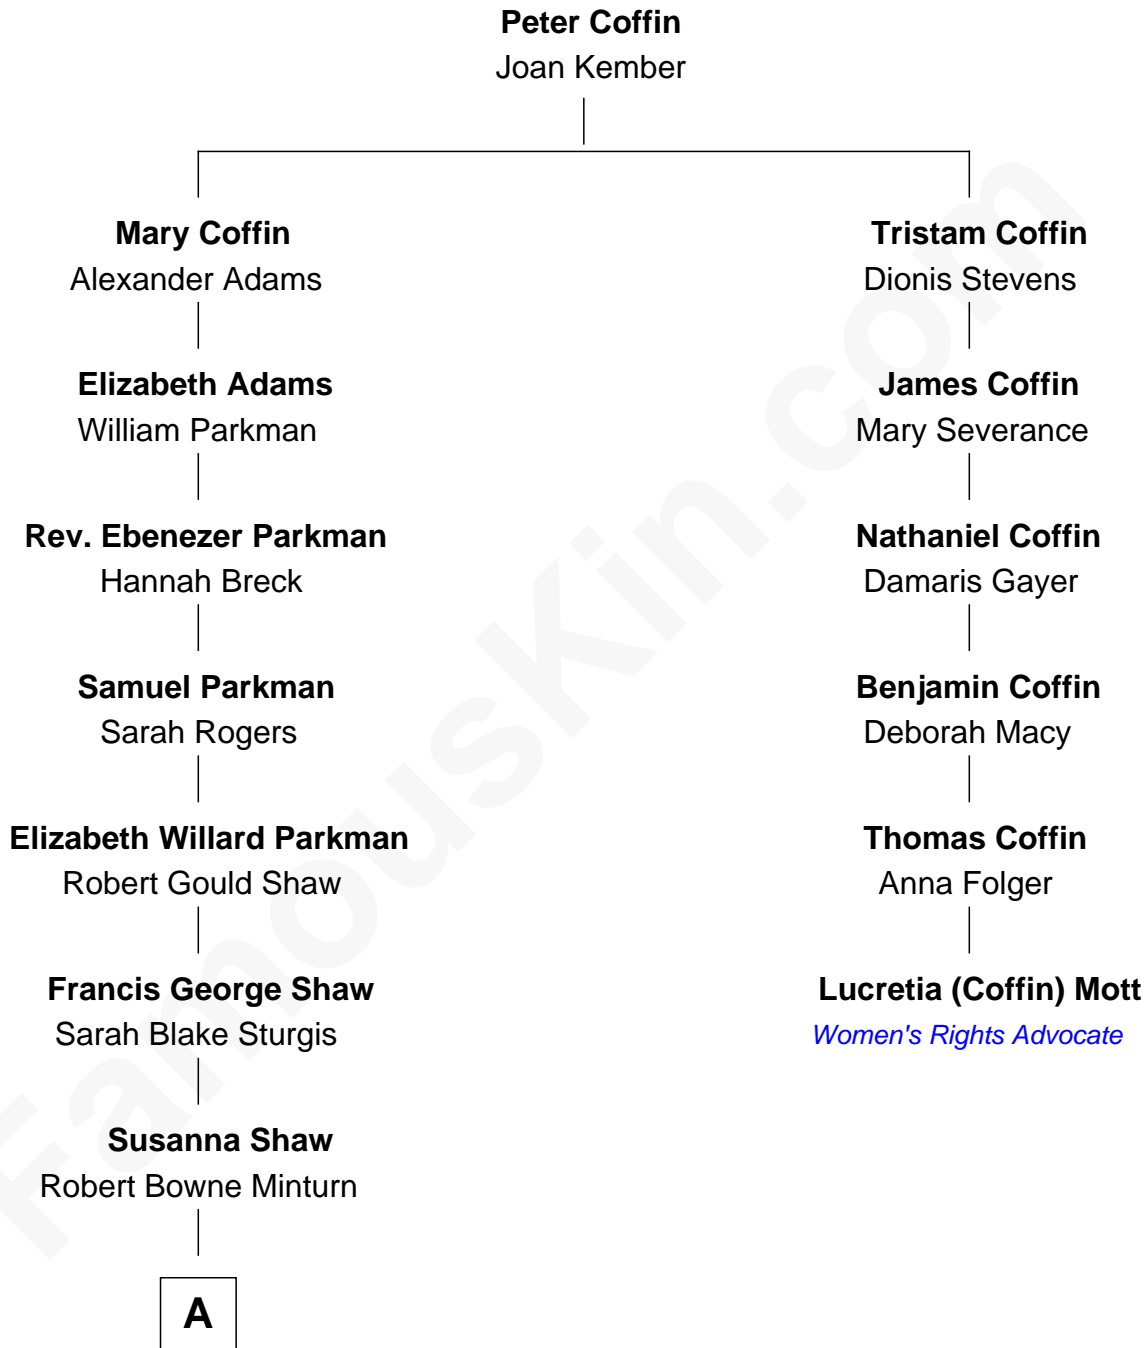

FamousKin.com Relationship Chart of

Kyra Sedgwick

TV and Movie Actress

5th cousin 5 times removed of

Lucretia (Coffin) Mott

Abolitionist and Women's Rights Advocate

A

—
Sarah May Minturn
Henry Dwight Sedgwick

—
Robert Minturn Sedgwick
Helen Peabody

—
Henry Dwight Sedgwick
Patricia Ann Rosenwald

—
Kyra Sedgwick
TV and Movie Actress

FamousKin.com