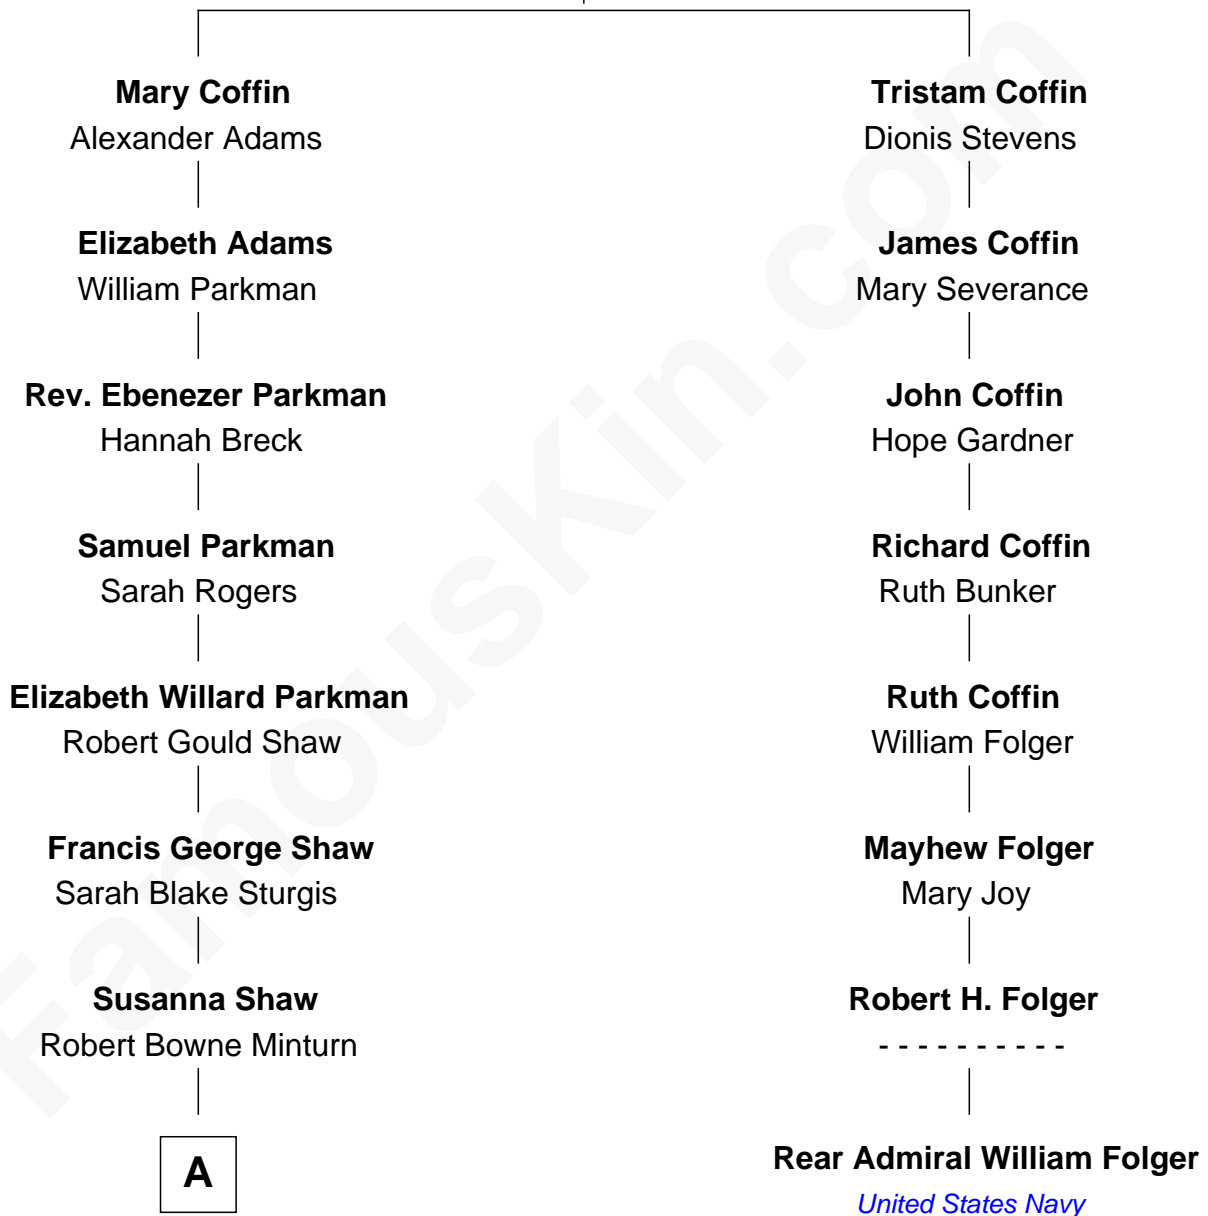

FamousKin.com

Relationship Chart of

Kyra Sedgwick

TV and Movie Actress

7th cousin 3 times removed of

Rear Admiral William Folger

United States Navy

Peter Coffin

Joan Kember

A

—
Sarah May Minturn
Henry Dwight Sedgwick

—
Robert Minturn Sedgwick
Helen Peabody

—
Henry Dwight Sedgwick
Patricia Ann Rosenwald

—
Kyra Sedgwick
TV and Movie Actress

FamousKin.com