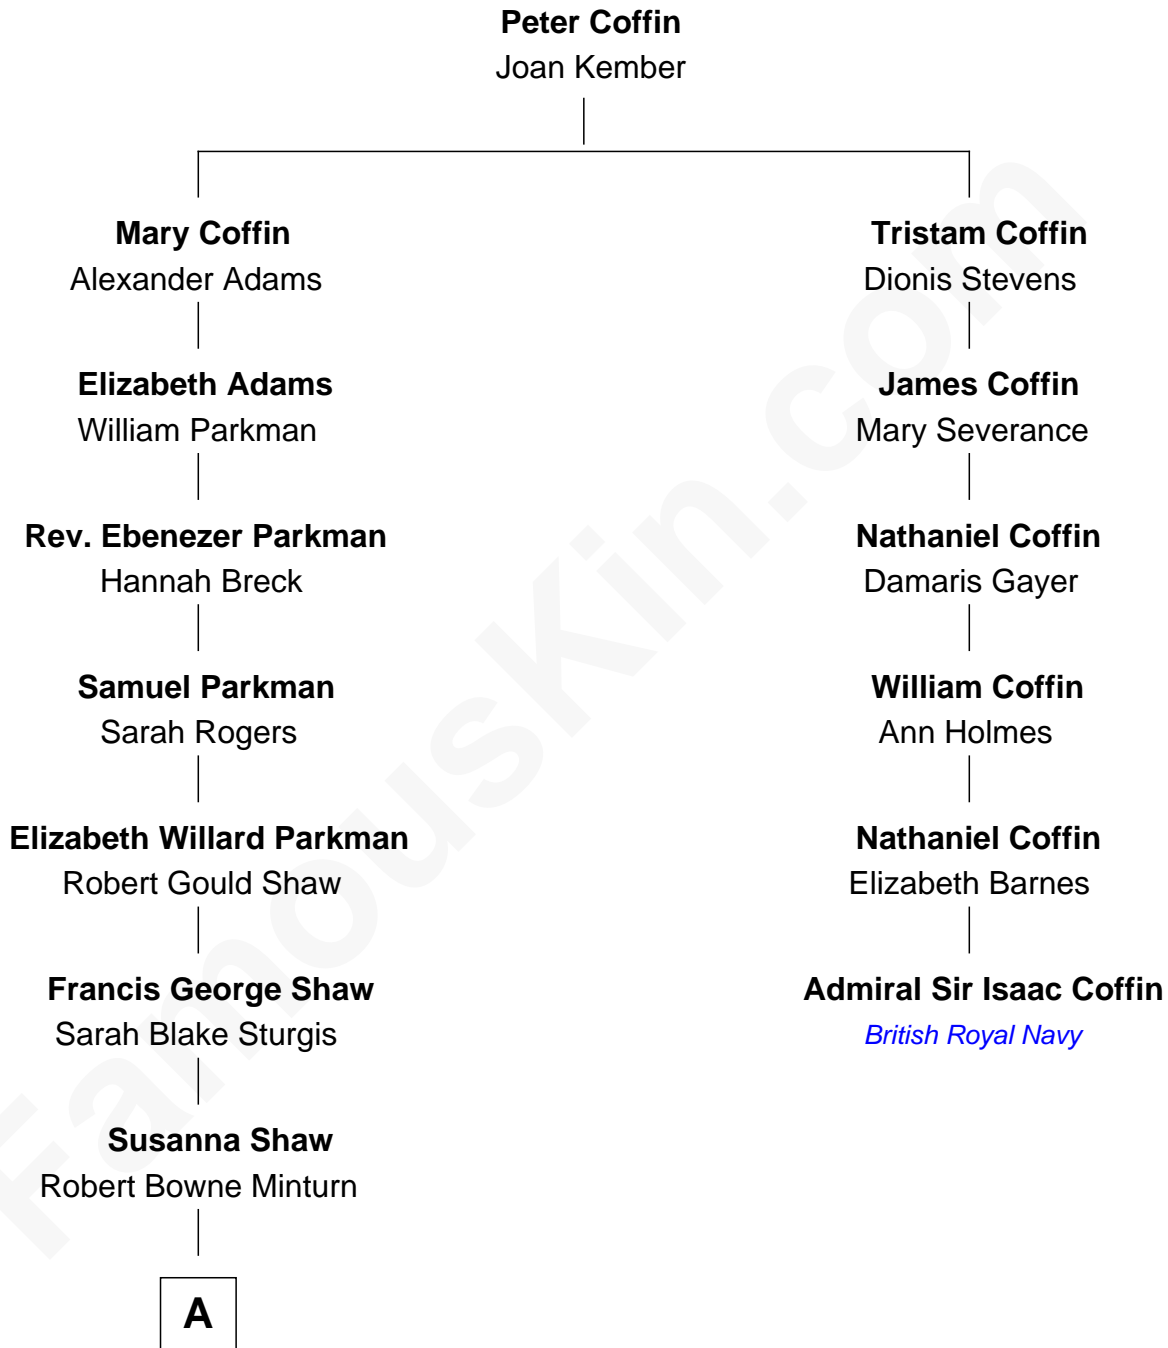

FamousKin.com Relationship Chart of

Kyra Sedgwick

TV and Movie Actress

5th cousin 5 times removed of

Admiral Sir Isaac Coffin

British Royal Navy

A

—
Sarah May Minturn
Henry Dwight Sedgwick

—
Robert Minturn Sedgwick
Helen Peabody

—
Henry Dwight Sedgwick
Patricia Ann Rosenwald

—
Kyra Sedgwick
TV and Movie Actress

FamousKin.com