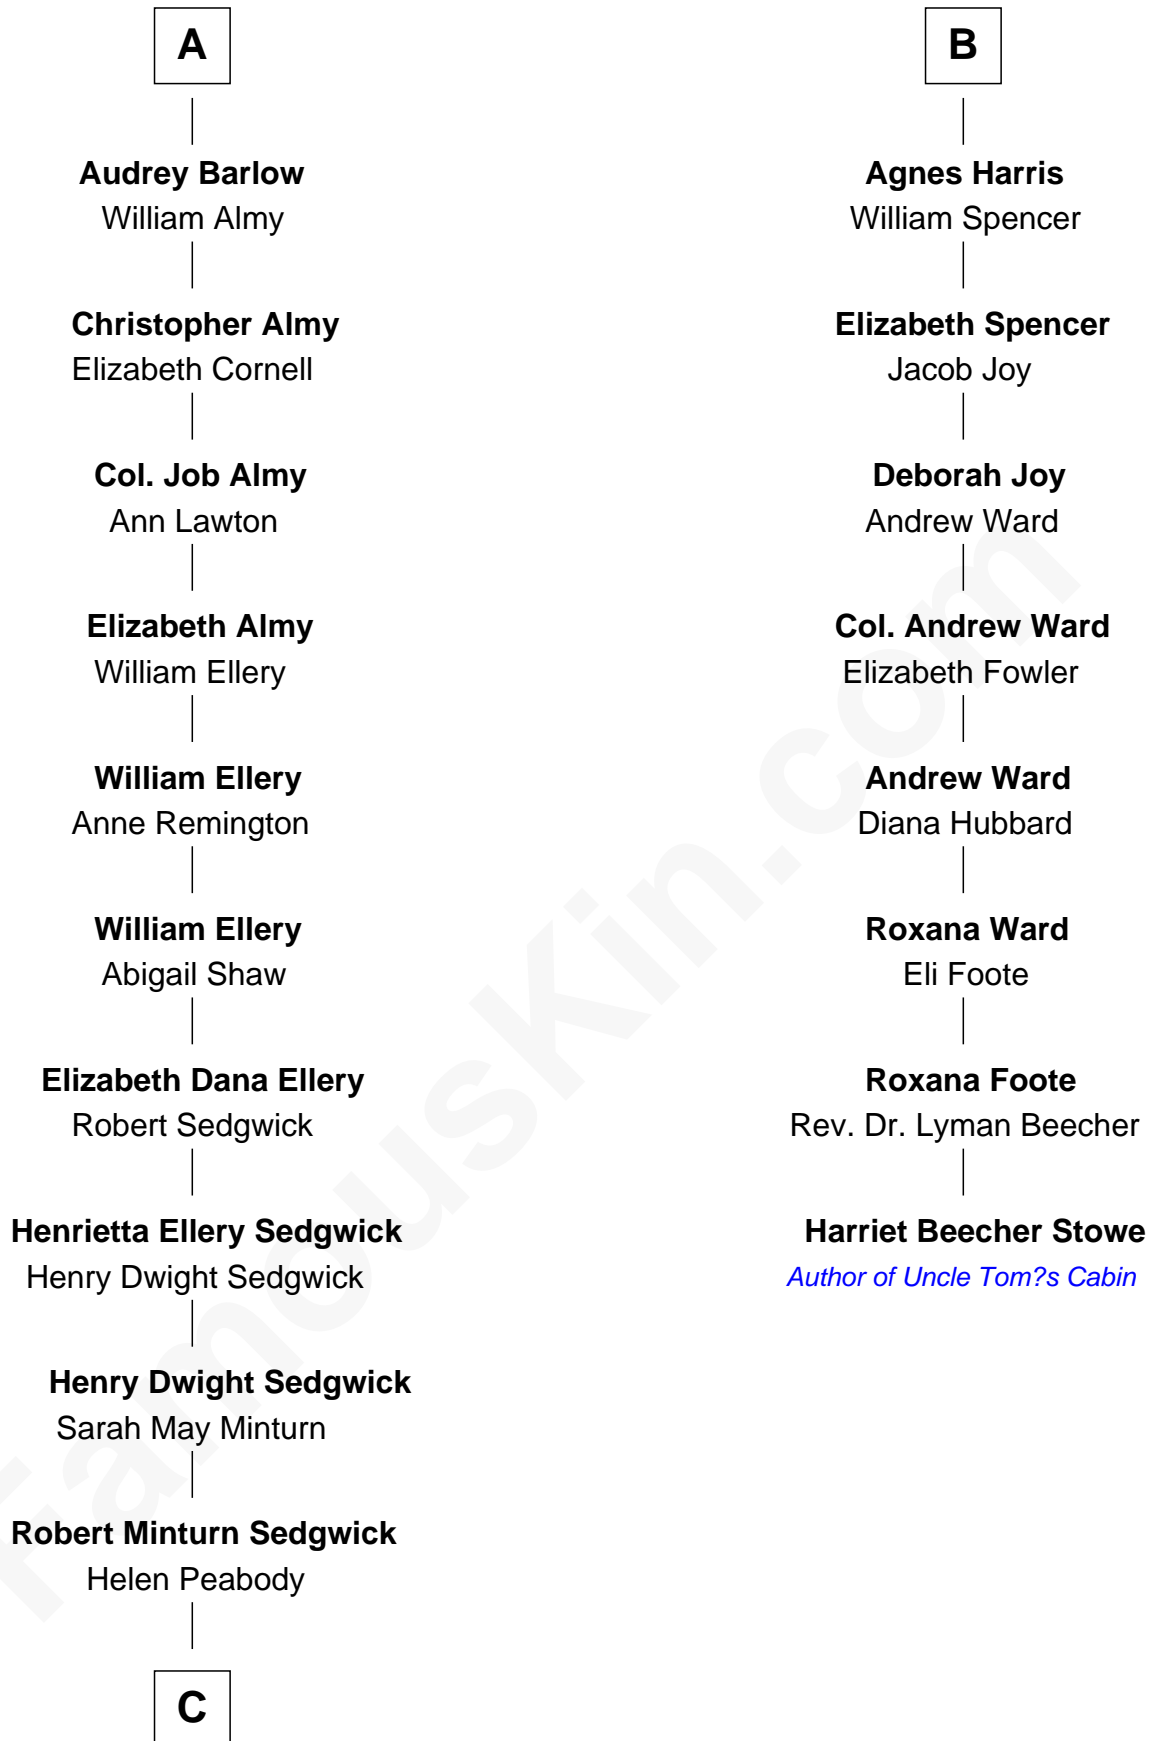

FamousKin.com

Relationship Chart of

Kyra Sedgwick

TV and Movie Actress

14th cousin 4 times removed of

Harriet Beecher Stowe

Author of Uncle Tom's Cabin

C

Henry Dwight Sedgwick

Patricia Ann Rosenwald

Kyra Sedgwick

TV and Movie Actress

FamousKin.com