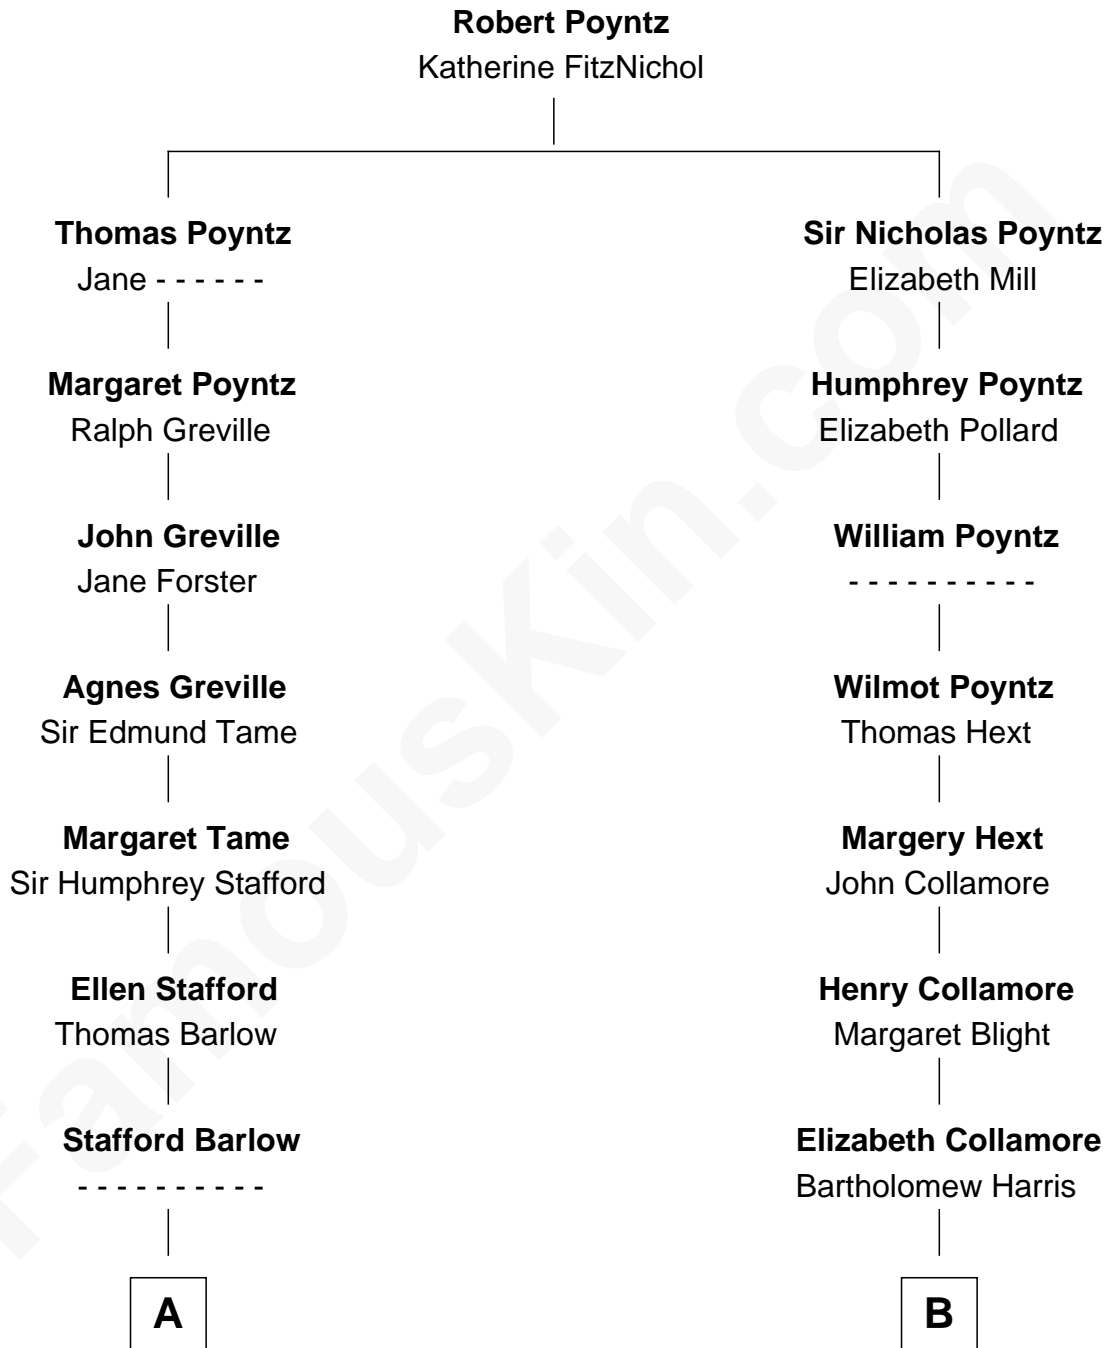

FamousKin.com

Relationship Chart of

Kyra Sedgwick

TV and Movie Actress

14th cousin 4 times removed of

Harriet Beecher Stowe

Author of Uncle Tom's Cabin

C

Henry Dwight Sedgwick

Patricia Ann Rosenwald

Kyra Sedgwick

TV and Movie Actress

FamousKin.com