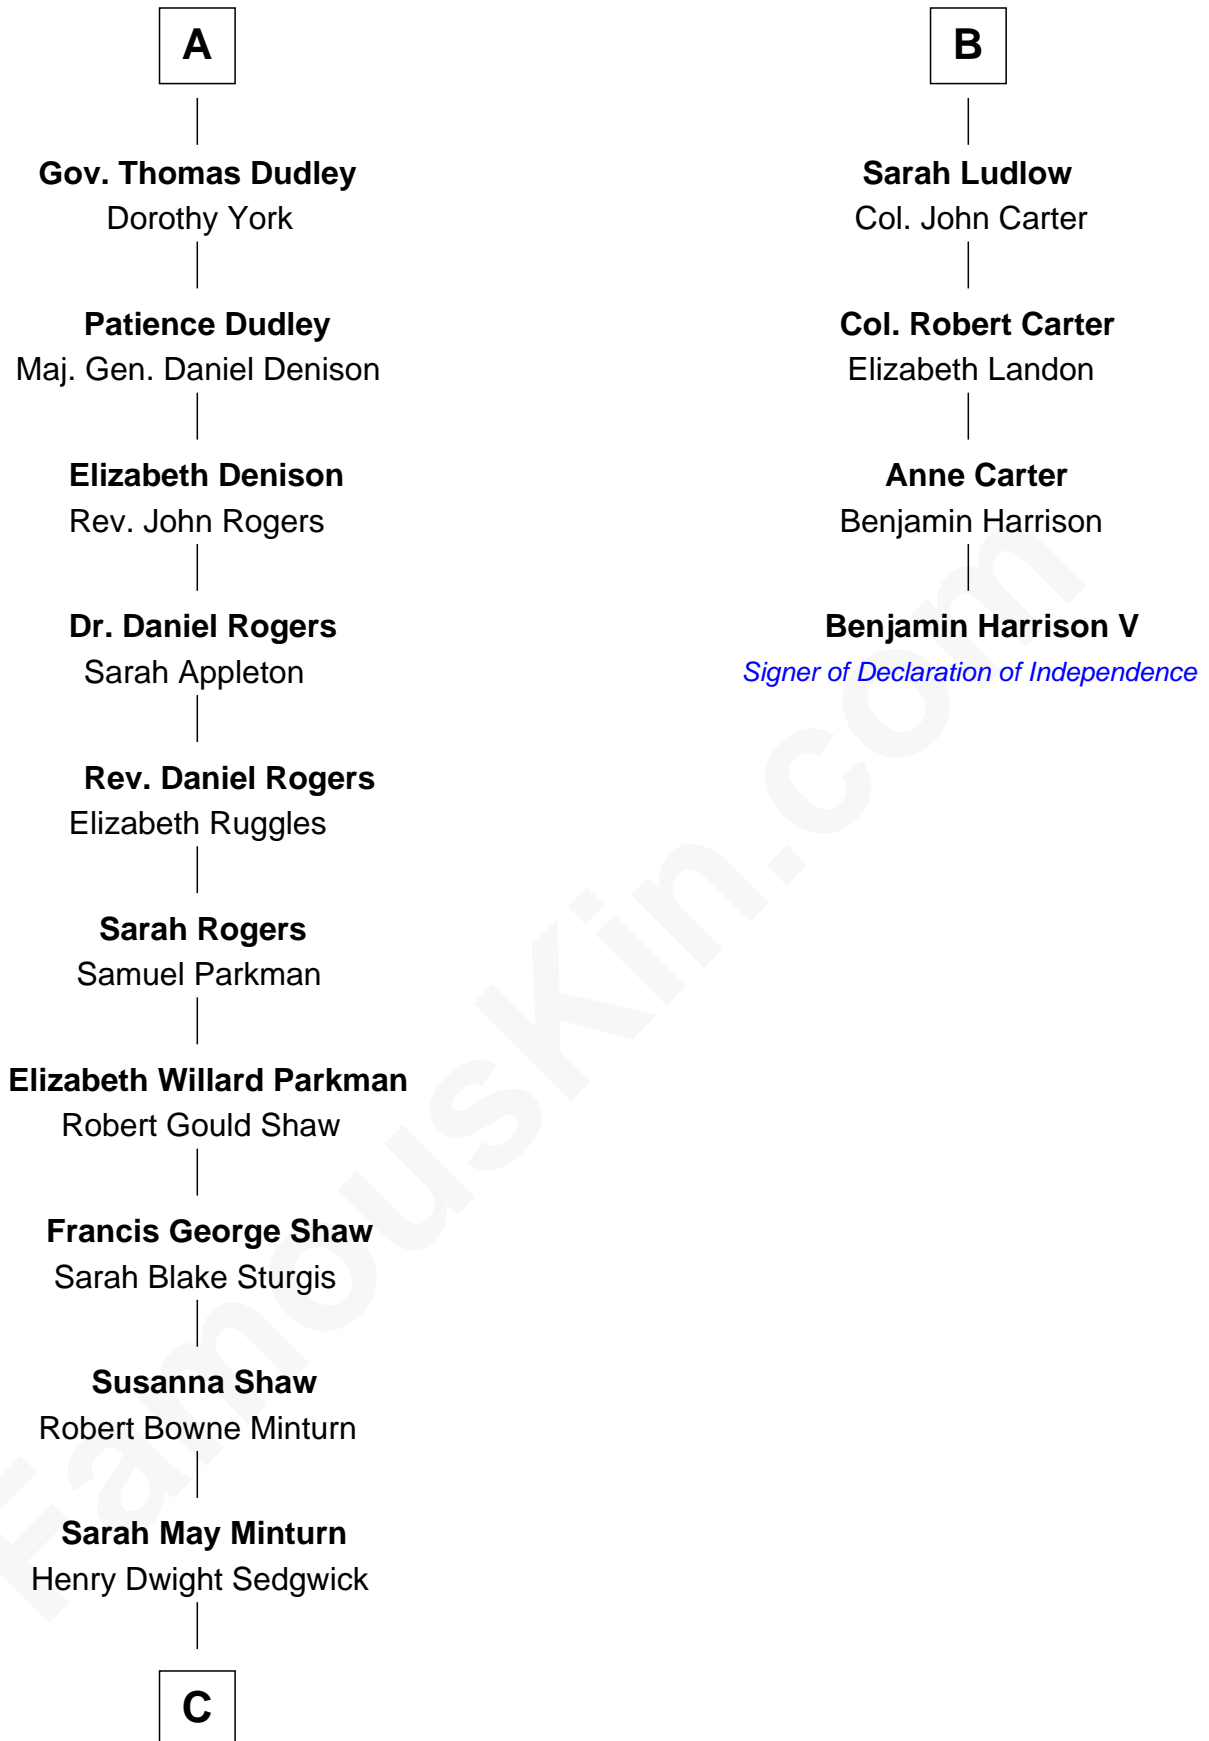

# FamousKin.com Relationship Chart of

**Kyra Sedgwick**

*TV and Movie Actress*

10th cousin 9 times removed of

**Benjamin Harrison V**

*Signer of the Declaration of Independence*

C

Robert Minturn Sedgwick

Helen Peabody

Henry Dwight Sedgwick

Patricia Ann Rosenwald

Kyra Sedgwick

*TV and Movie Actress*

FamousKin.com