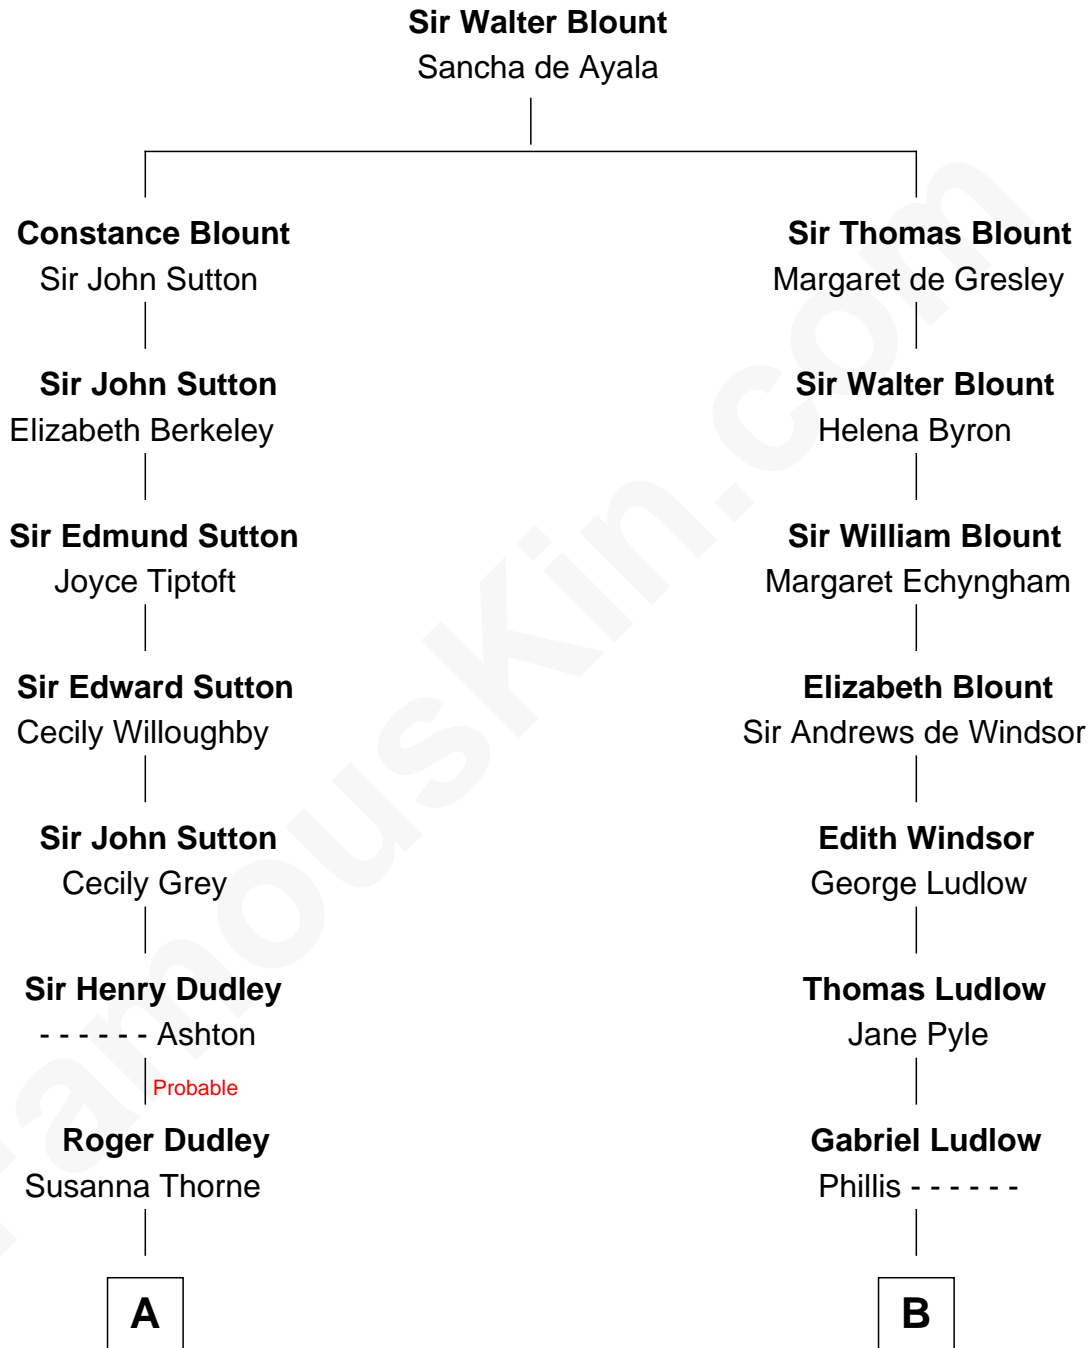

# FamousKin.com Relationship Chart of

**Kyra Sedgwick**

*TV and Movie Actress*

10th cousin 9 times removed of

**Benjamin Harrison V**

*Signer of the Declaration of Independence*

C

Robert Minturn Sedgwick

Helen Peabody

Henry Dwight Sedgwick

Patricia Ann Rosenwald

Kyra Sedgwick

*TV and Movie Actress*

FamousKin.com